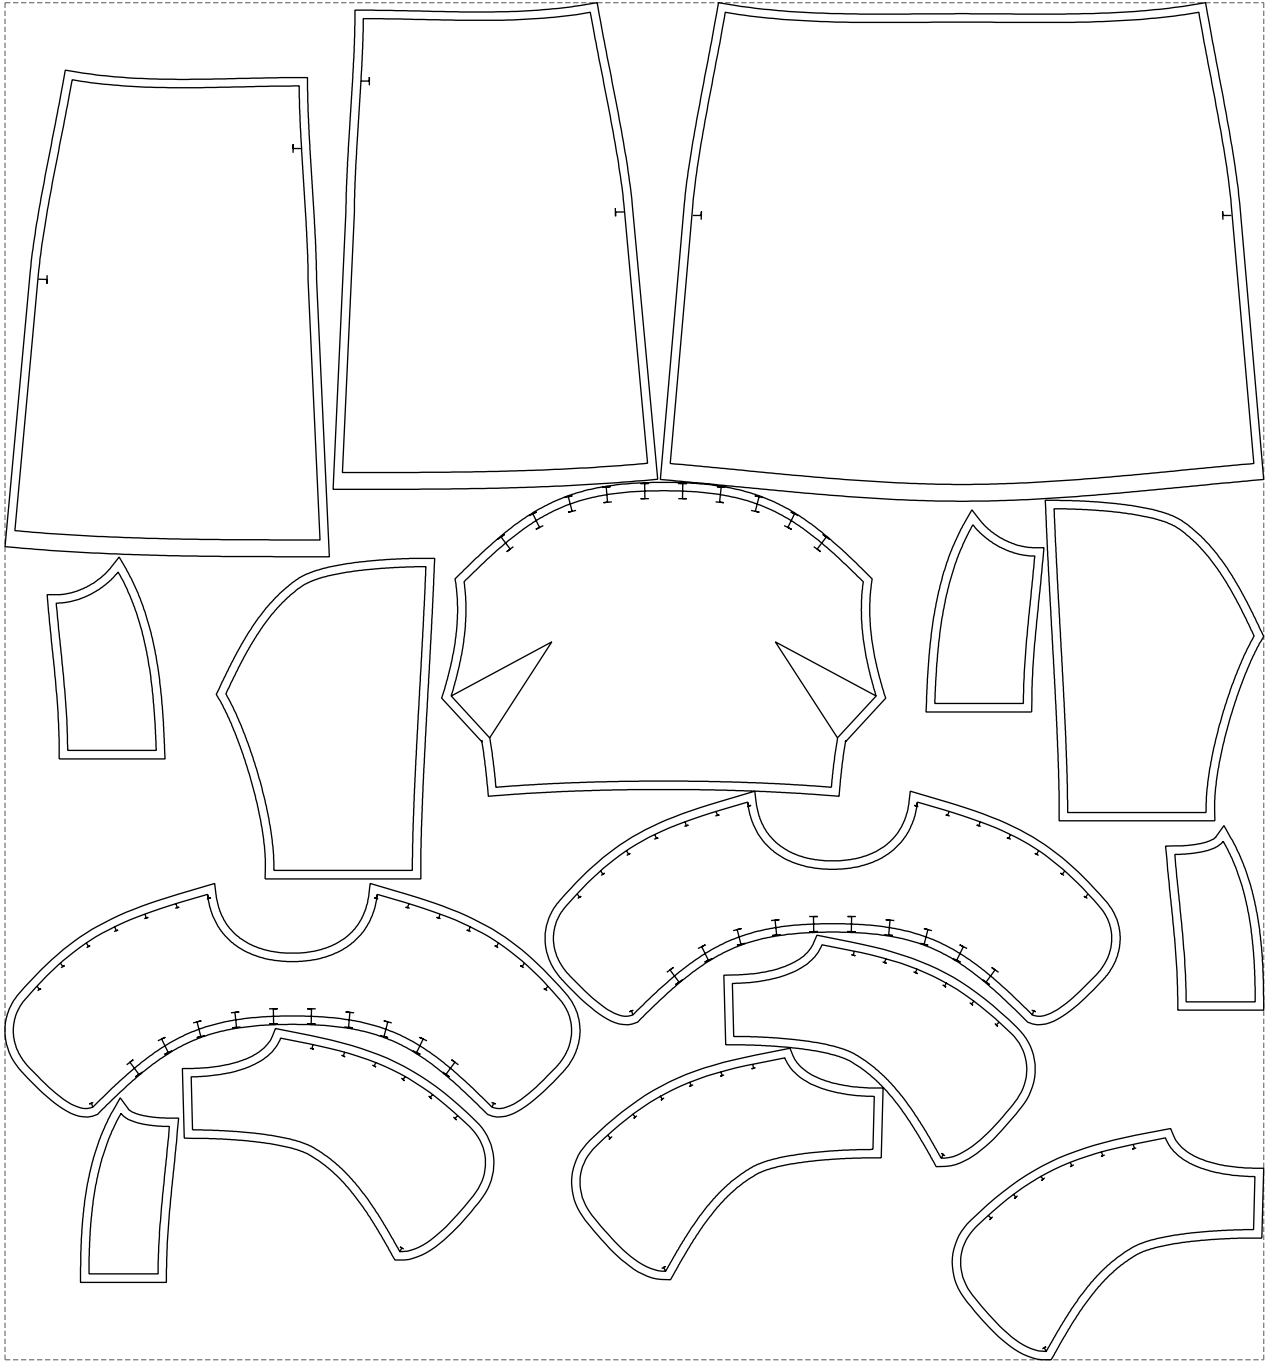

Not for print

Paper size: A4, size:1399.00 x854.38 mm

# Example

size:1499.00 x1616.54 mm

Maneken =1 ver.0

rz\_1=170

rz\_16=120

rz\_17=104

rz\_18=103.6

rz\_19=128

rz\_20=125.1

---

. . . . .  
. . . . .  
. . . . .