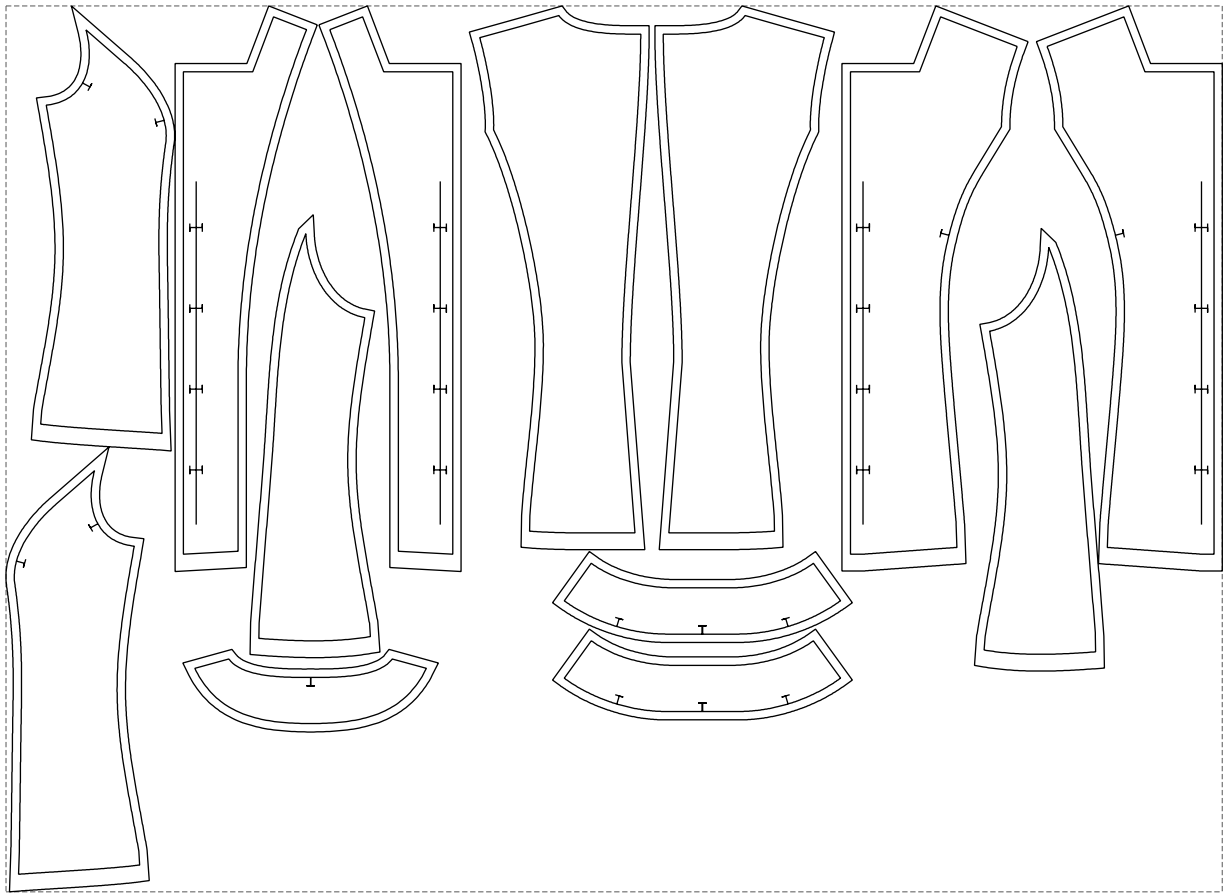

Not for print

Paper size: A4, size:1358.92 x673.53 mm

# Example

size:1448.69 x1055.09 mm

Maneken =1 ver.0

rz\_1=170

rz\_16=88

rz\_17=75.6

rz\_18=67.6

rz\_19=96