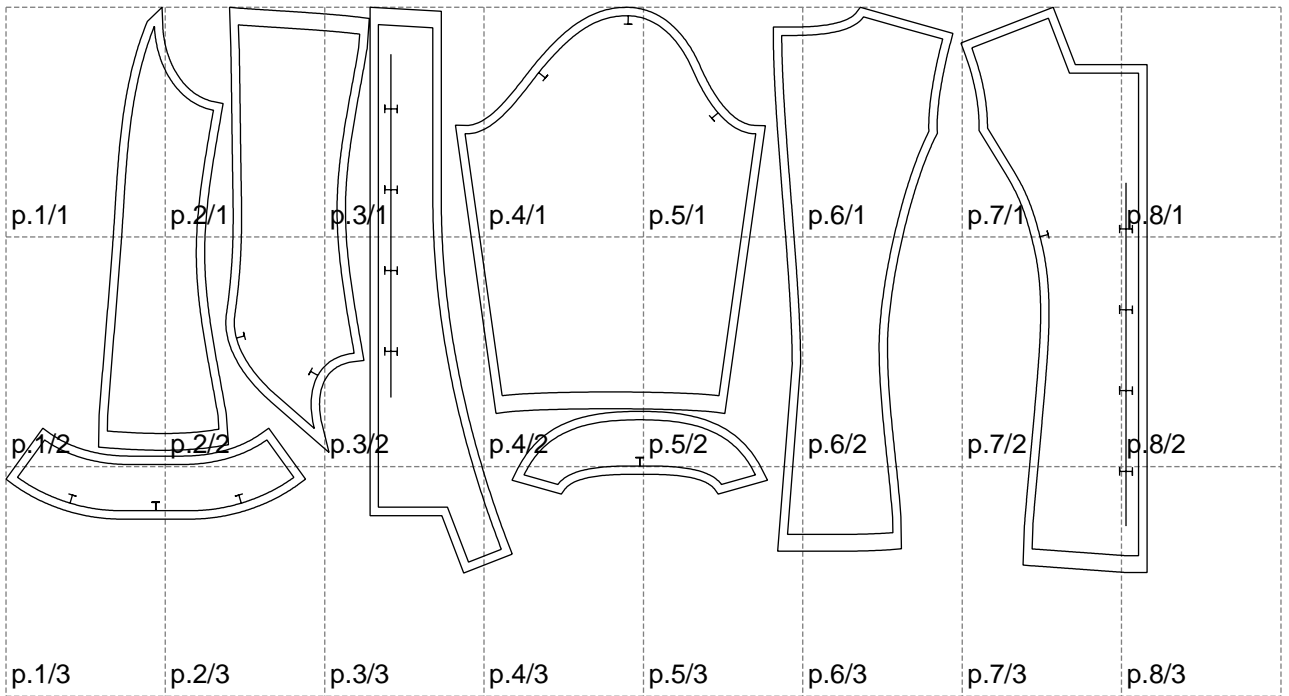

Not for print

Paper size: A4, size:1358.92 x673.53 mm

# Example

size:1448.69 x1055.09 mm

Maneken =1 ver.0

rz\_1=170

rz\_16=88

rz\_17=75.6

rz\_18=67.6

rz\_19=96

rz\_20=94.6

---

. . . . .  
. . . . .  
. . . . .