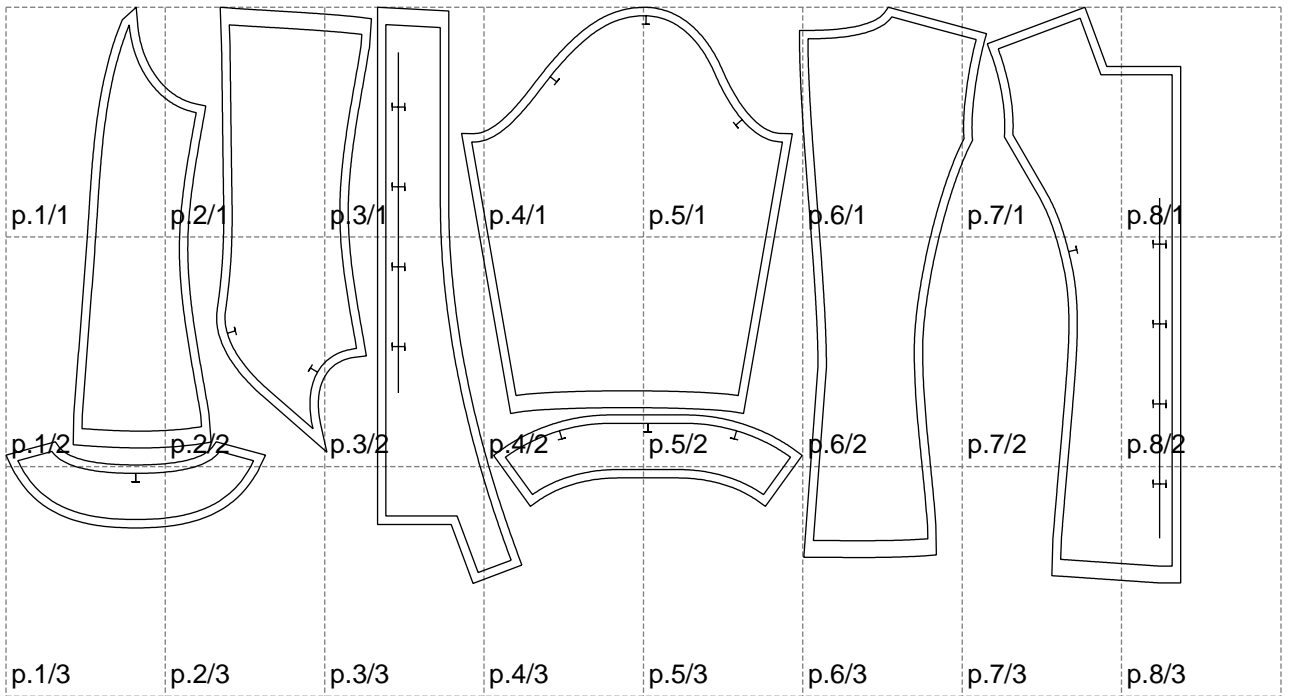

Not for print

Paper size: A4, size:1399.00 x685.93 mm

# Example

size:1488.97 x1055.07 mm

Maneken =1 ver.0

rz\_1=170

rz\_16=96

rz\_17=82

rz\_18=76

rz\_19=104

rz\_20=101.8

---

. . . . .  
. . . . .  
. . . . .