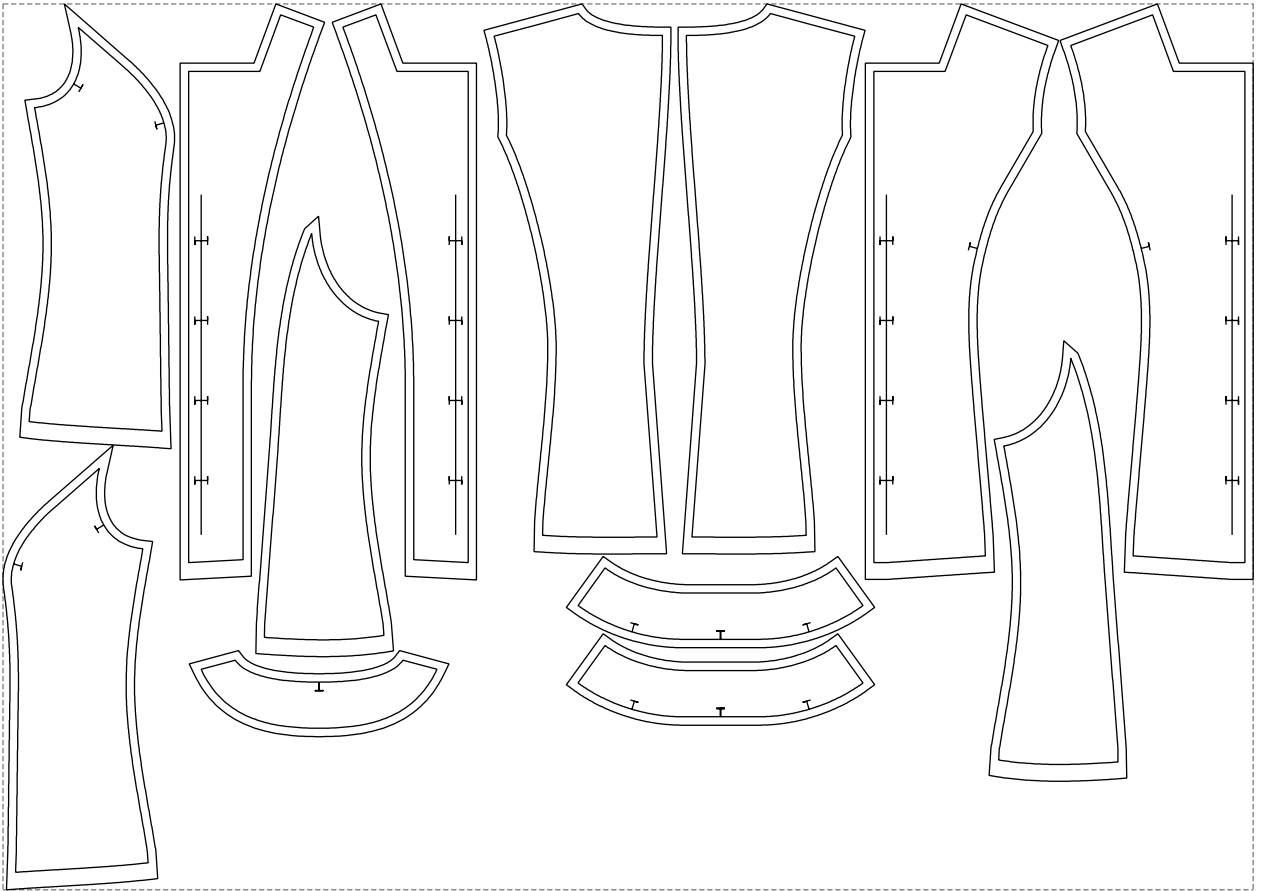

Not for print

Paper size: A4, size:1399.00 x685.93 mm

# Example

size:1488.97 x1055.07 mm

Maneken =1 ver.0

rz\_1=170

rz\_16=96

rz\_17=82

rz\_18=76

rz\_19=104