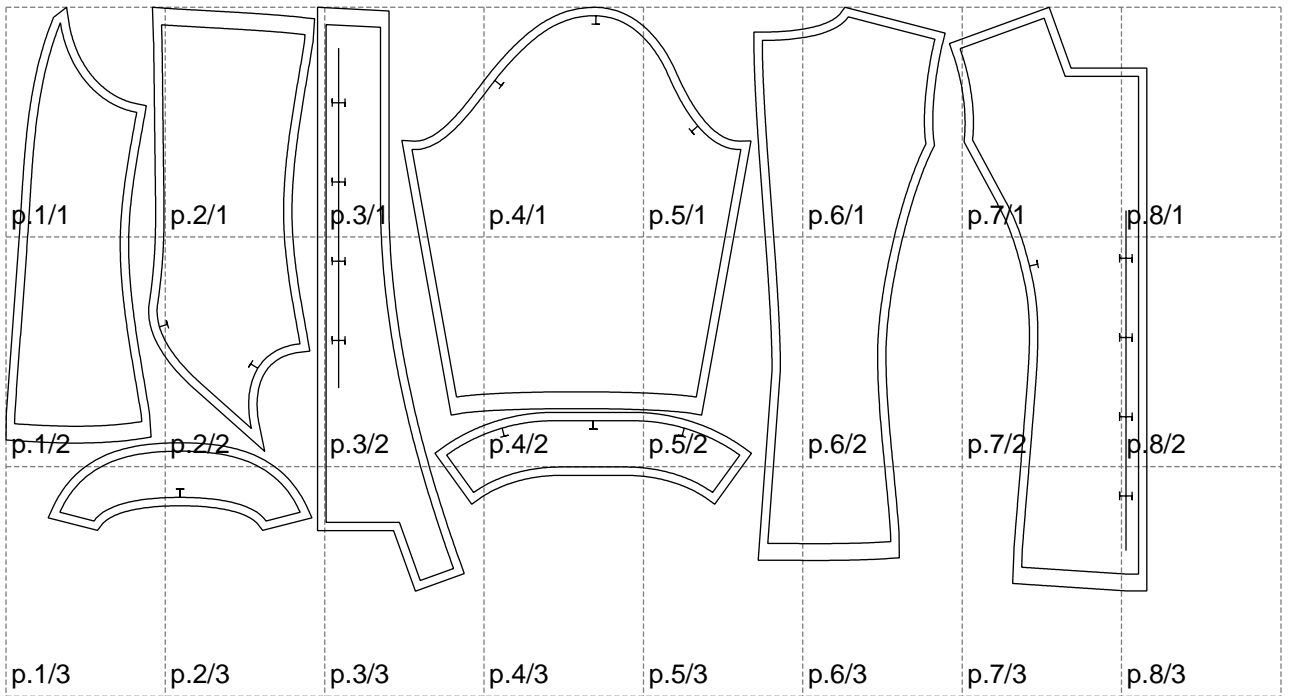

Not for print

Paper size: A4, size:1358.80 x695.34 mm

# Example

size:1499.00 x1176.17 mm

Maneken =1 ver.0

rz\_1=170

rz\_16=104

rz\_17=88.9

rz\_18=84.4

rz\_19=112

rz\_20=109.3

---

. . . . .  
. . . . .  
. . . . .