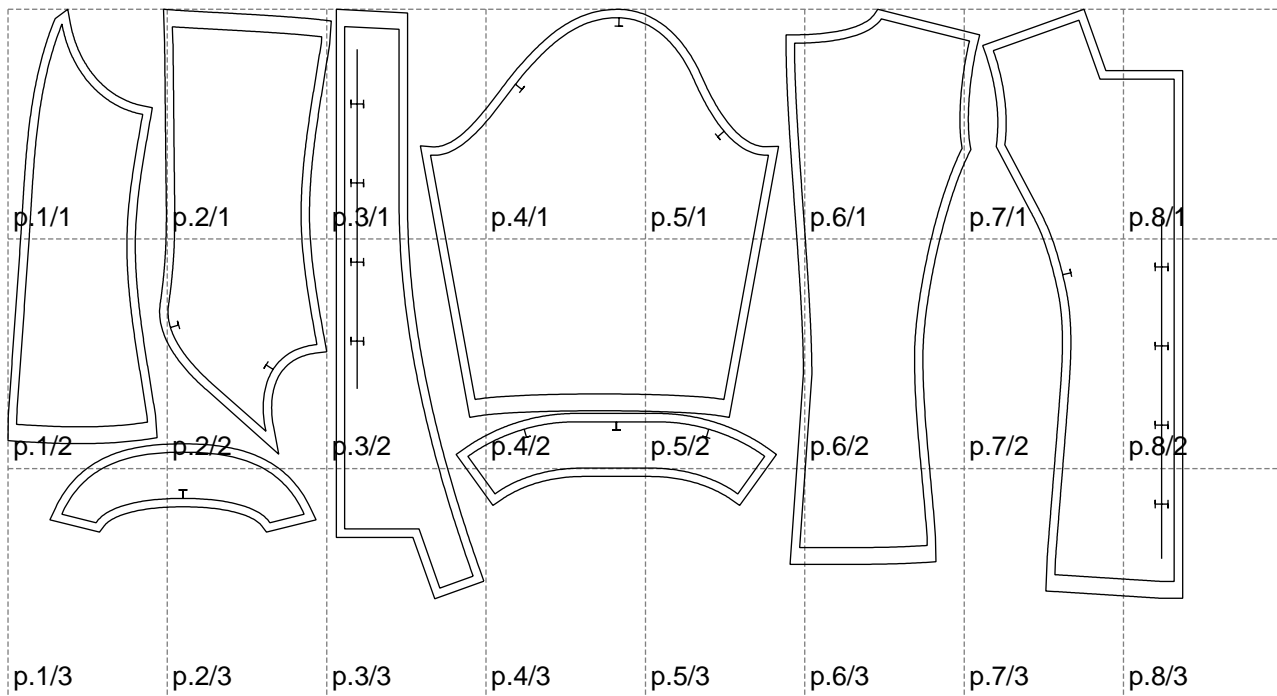

Not for print

Paper size: A4, size:1399.00 x701.79 mm

# Example

size:1488.99 x1175.05 mm

Maneken =1 ver.0

rz\_1=170

rz\_16=108

rz\_17=92.5

rz\_18=89.2

rz\_19=116

rz\_20=113

---

. . . . .  
. . . . .  
. . . . .