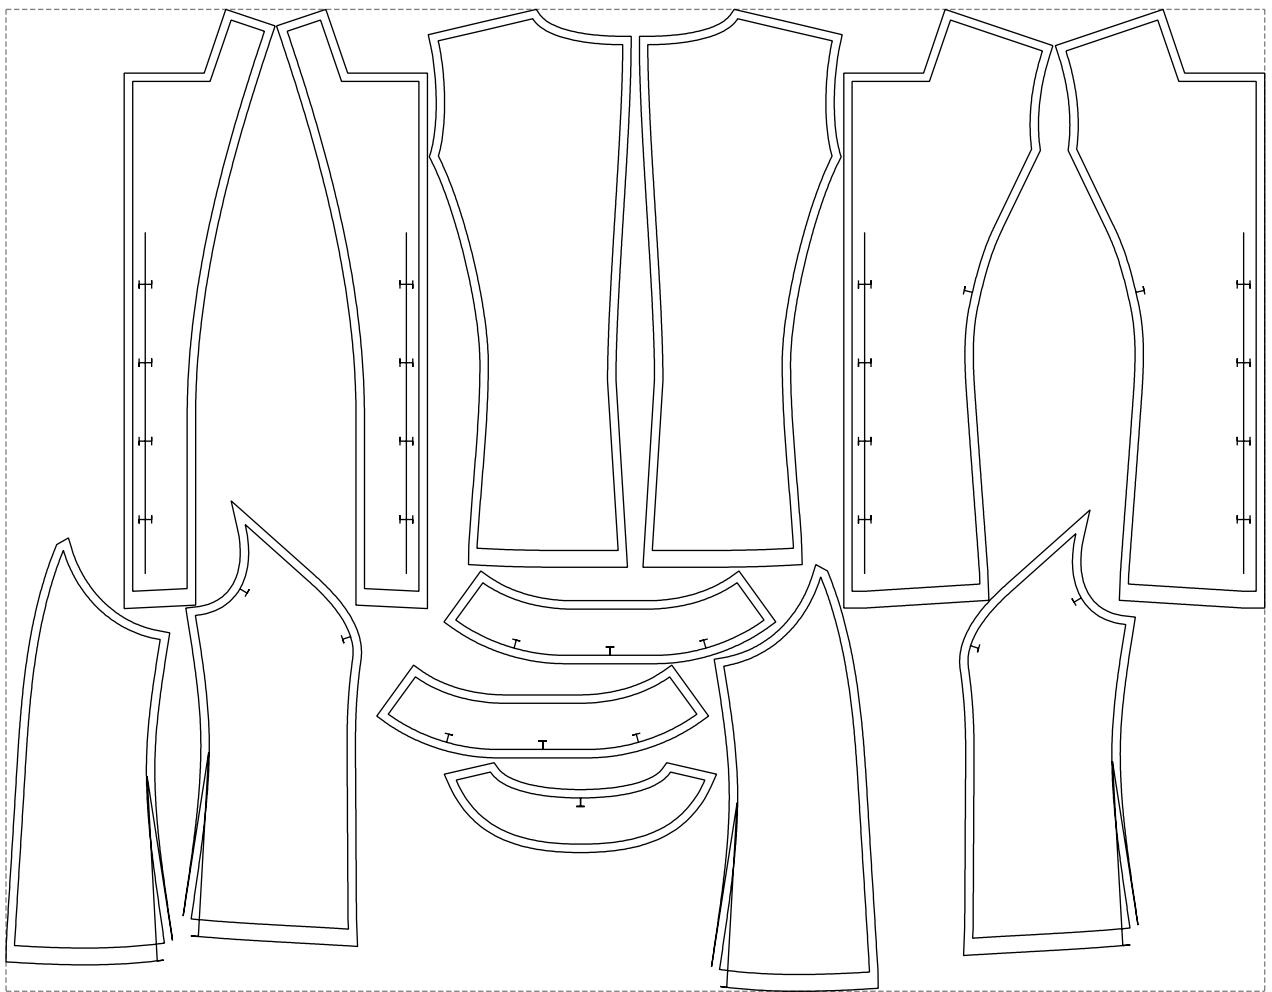

# Example

size:1499.00 x1169.68 mm

Maneken =1 ver.0

rz\_1=170

rz\_16=120

rz\_17=104

rz\_18=103.6

rz\_19=128