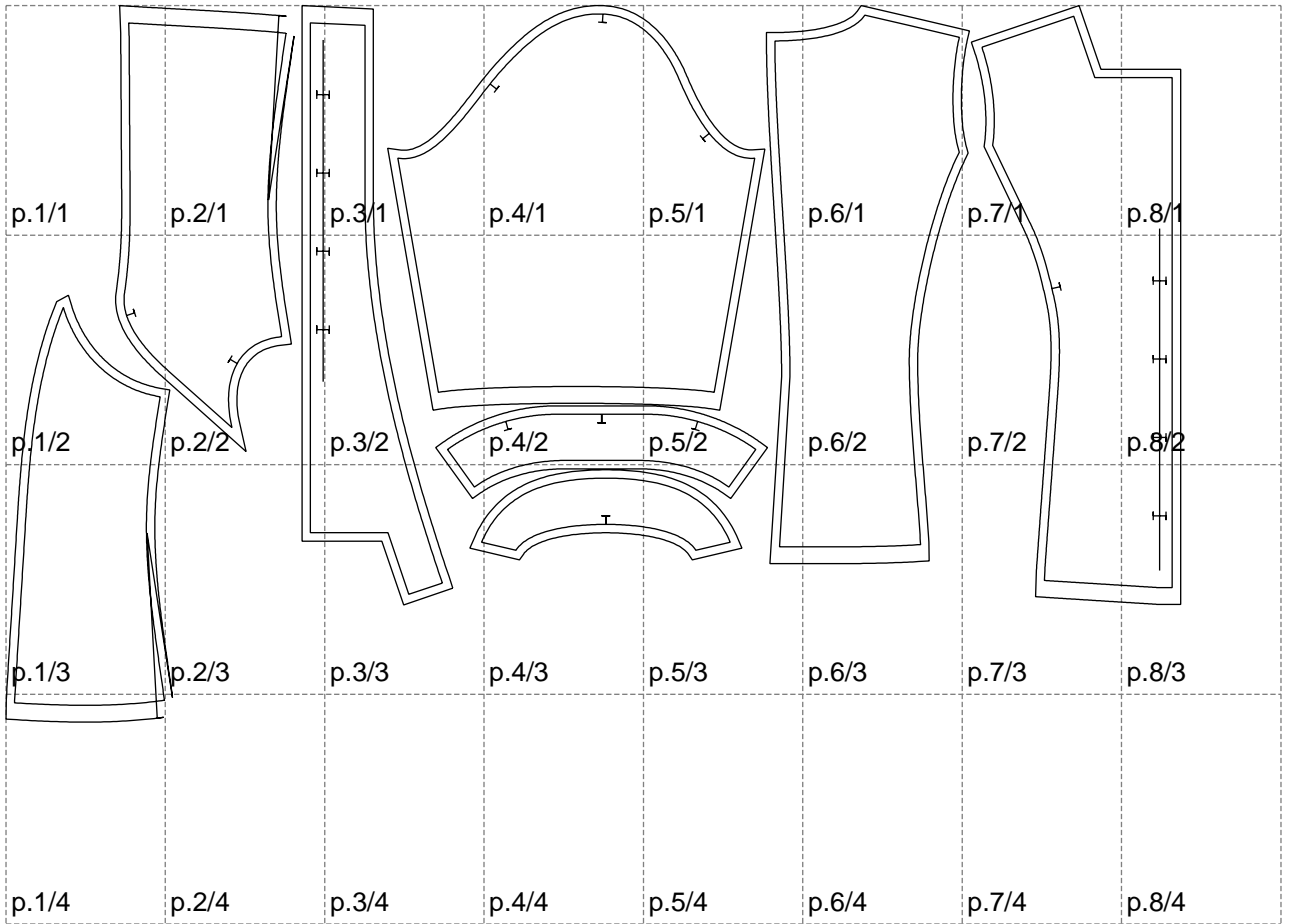

Not for print

Paper size: A4, size:1399.00 x853.23 mm

# Example

size:1499.00 x1169.68 mm

Maneken =1 ver.0

rz\_1=170

rz\_16=120

rz\_17=104

rz\_18=103.6

rz\_19=128

rz\_20=125.1

---

. . . . .  
. . . . .  
. . . . .