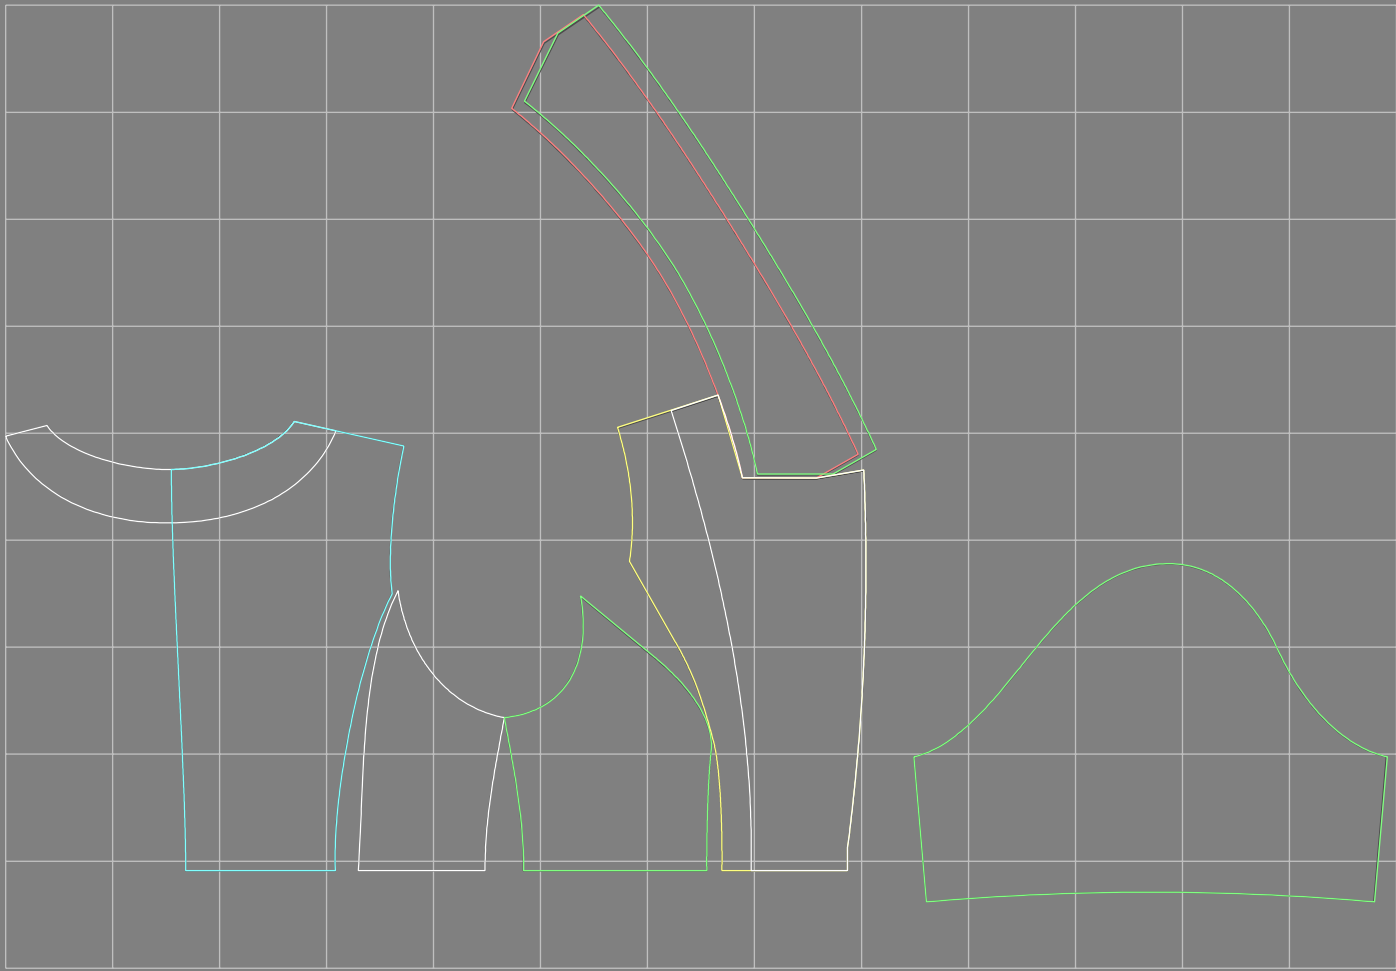

Not for print

Paper size: A4, size:1399.00 x590.08 mm

Maneken =1 ver.0

rz\_1=170

rz\_16=112

rz\_17=96.2

rz\_18=94

rz\_19=120

rz\_20=117

---

. . . . .  
. . . . .  
. . . . .