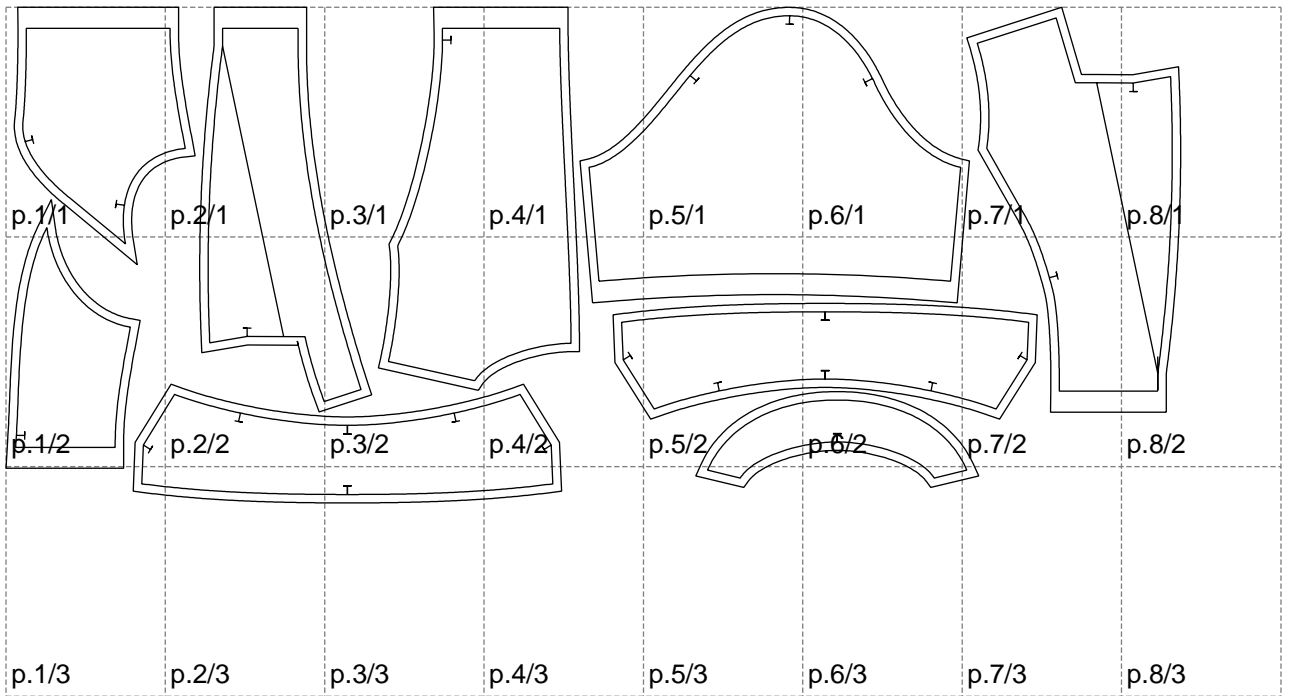

Not for print

Paper size: A4, size:1399.00 x590.08 mm

Maneken =1 ver.0

rz\_1=170

rz\_16=112

rz\_17=96.2

rz\_18=94

rz\_19=120

rz\_20=117

---

. . . . .  
. . . . .  
. . . . .