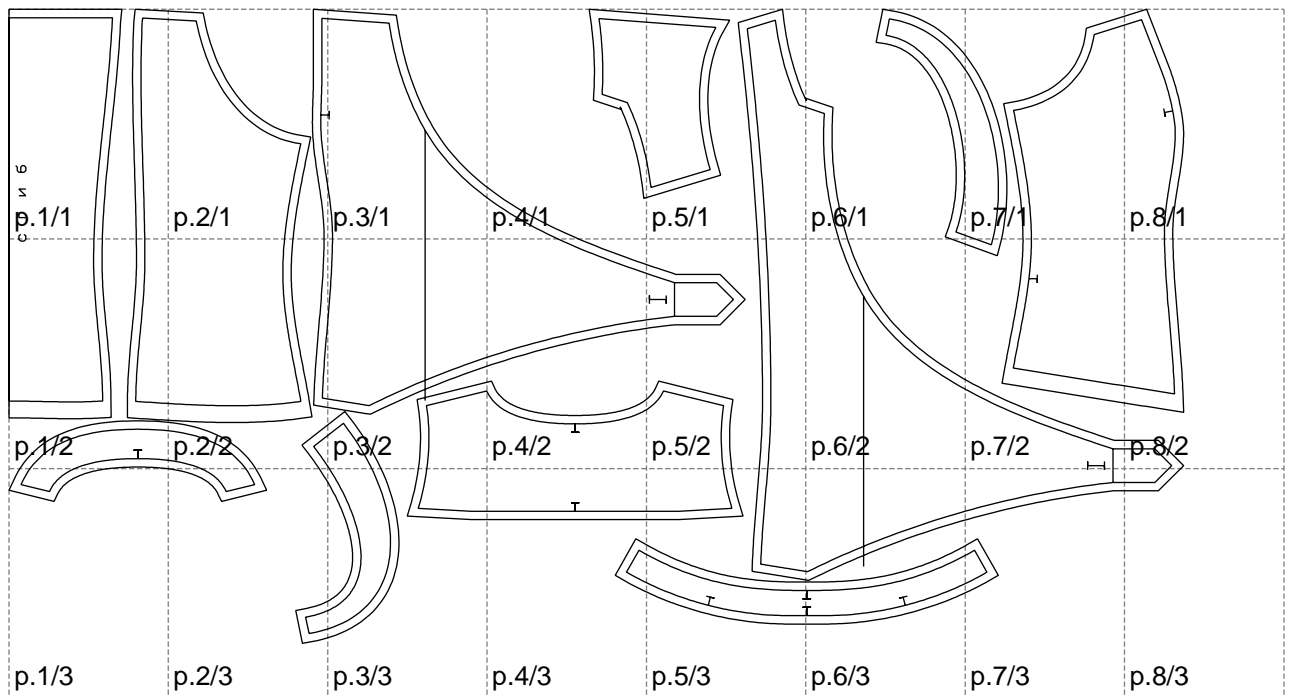

Not for print

Paper size: A4, size:1399.00 x755.07 mm

# Example

size:1499.00 x1361.76 mm

Maneken =1 ver.0

rz\_1=170

rz\_16=116

rz\_17=100

rz\_18=98.8

rz\_19=124

rz\_20=121

---

. . . . .  
. . . . .  
. . . . .