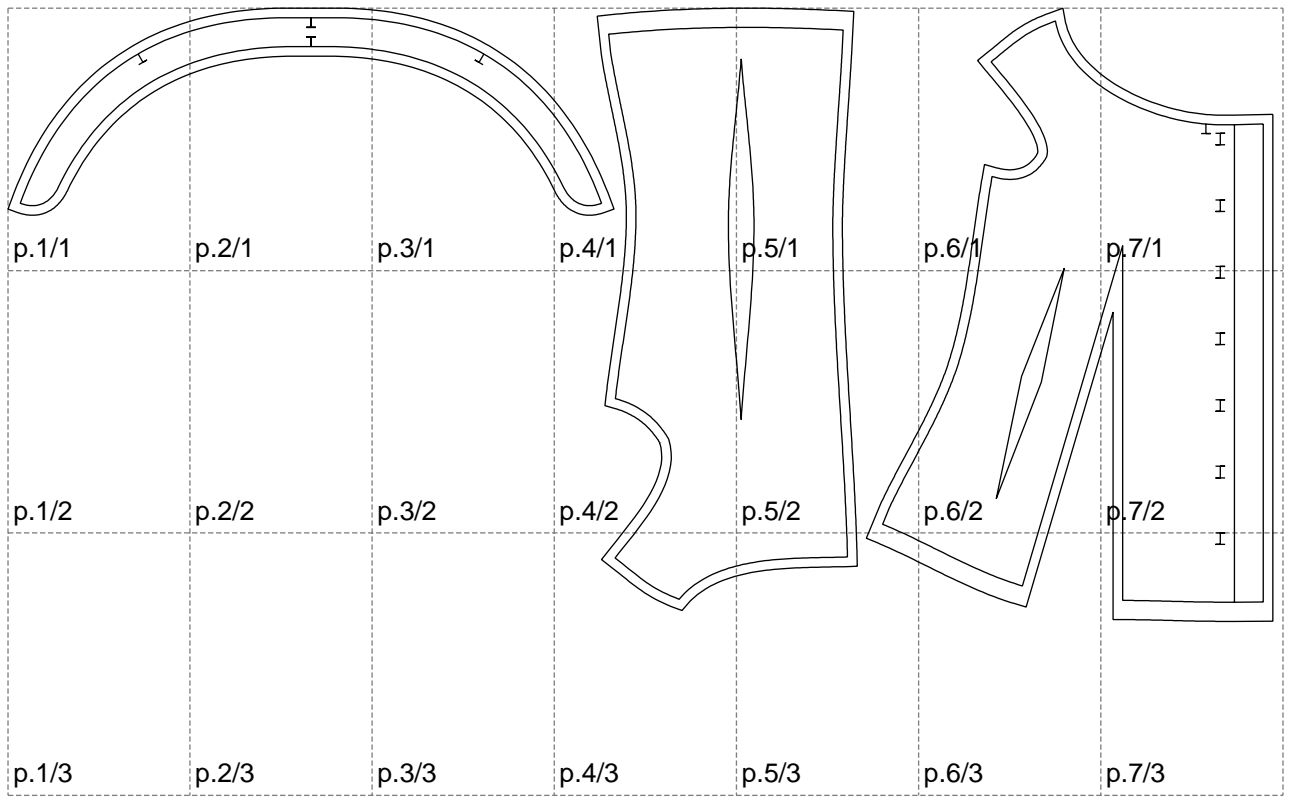

Not for print

Paper size: A4, size:1318.22 x638.88 mm

# Example

size:1488.91 x857.77 mm

Maneken =1 ver.0

rz\_1=170

rz\_16=88

rz\_17=75.6

rz\_18=67.6

rz\_19=96

rz\_20=94.6

---

. . . . .  
. . . . .  
. . . . .