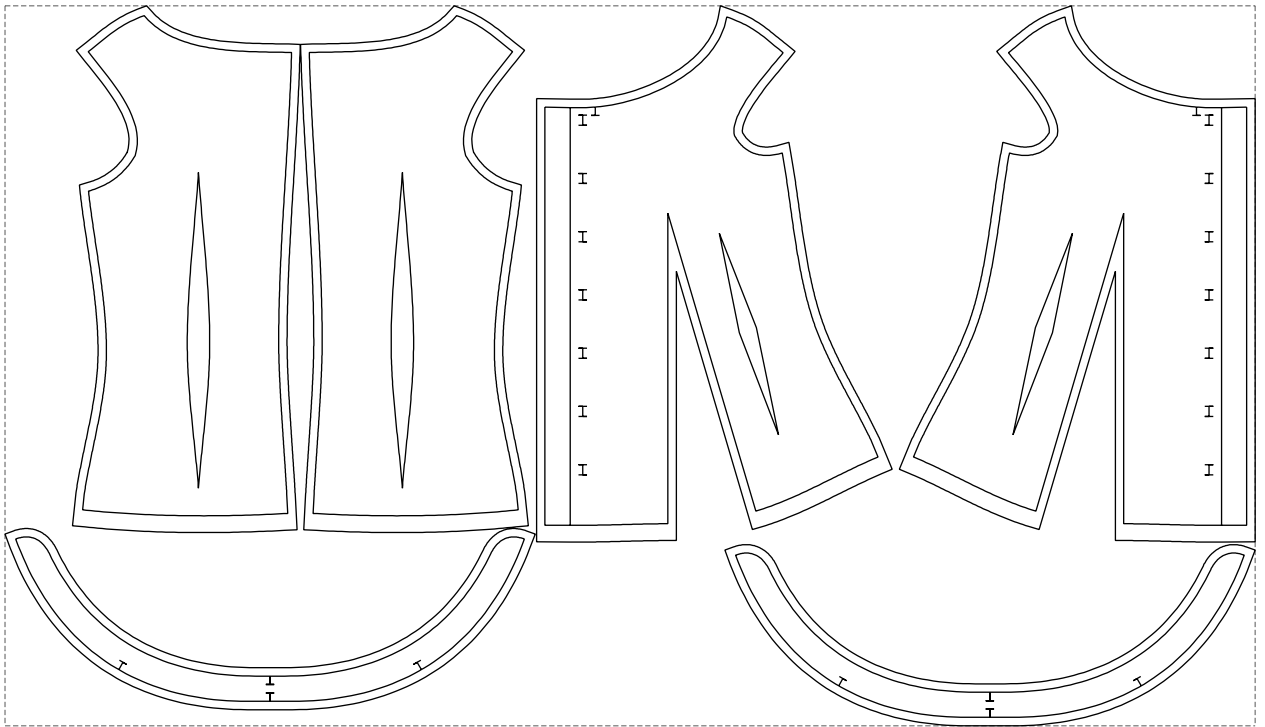

Not for print

Paper size: A4, size:1318.22 x638.88 mm

# Example

size:1488.91 x857.77 mm

Maneken =1 ver.0

rz\_1=170

rz\_16=88

rz\_17=75.6

rz\_18=67.6

rz\_19=96

rz\_20=94.6

---

. . . . .  
. . . . .  
. . . . .