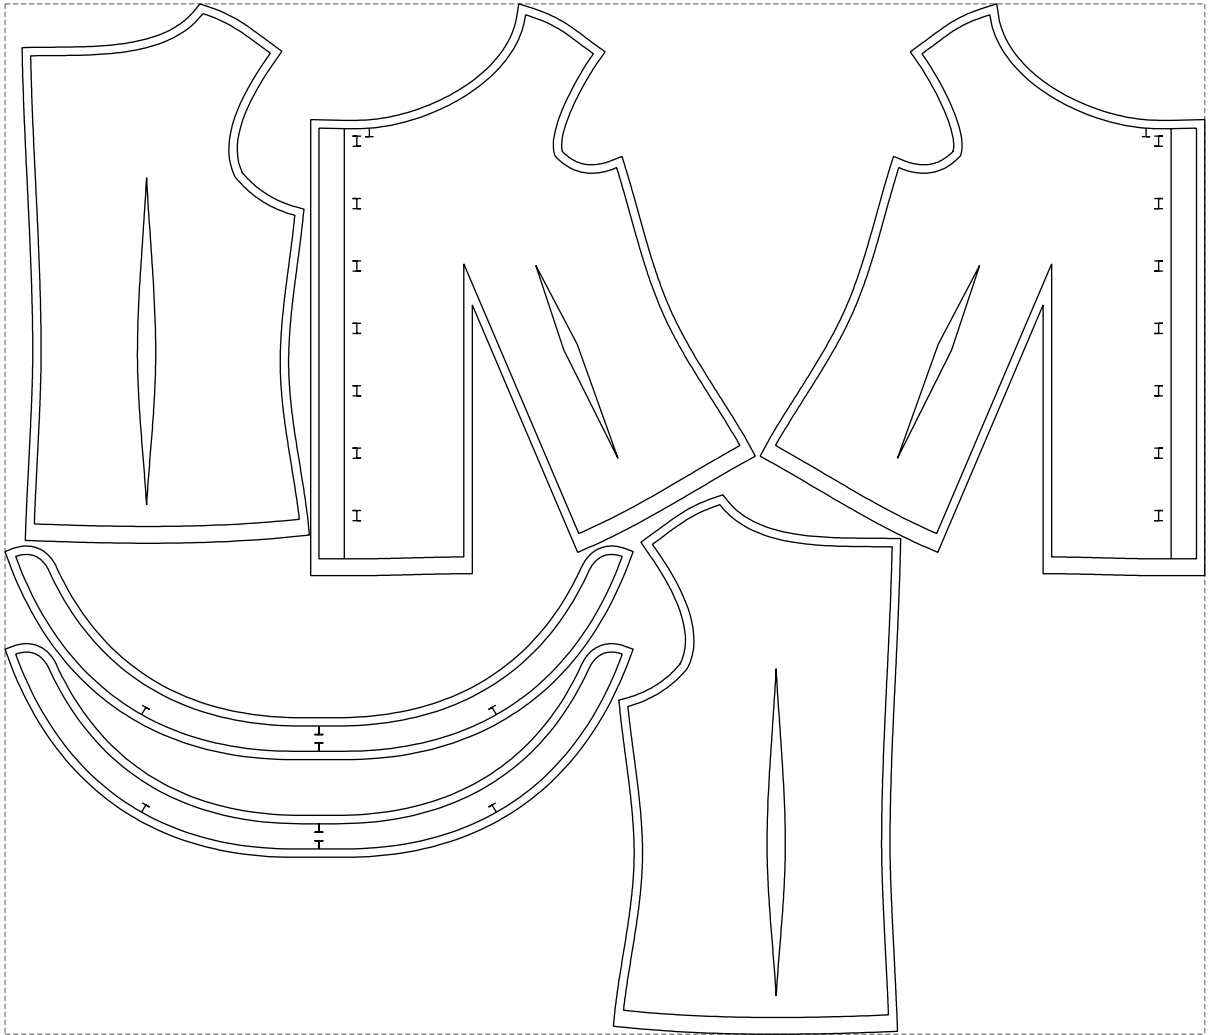

# Example

size:1428.92 x1227.42 mm

Maneken =1 ver.0

rz\_1=170

rz\_16=120

rz\_17=104

rz\_18=103.6

rz\_19=128