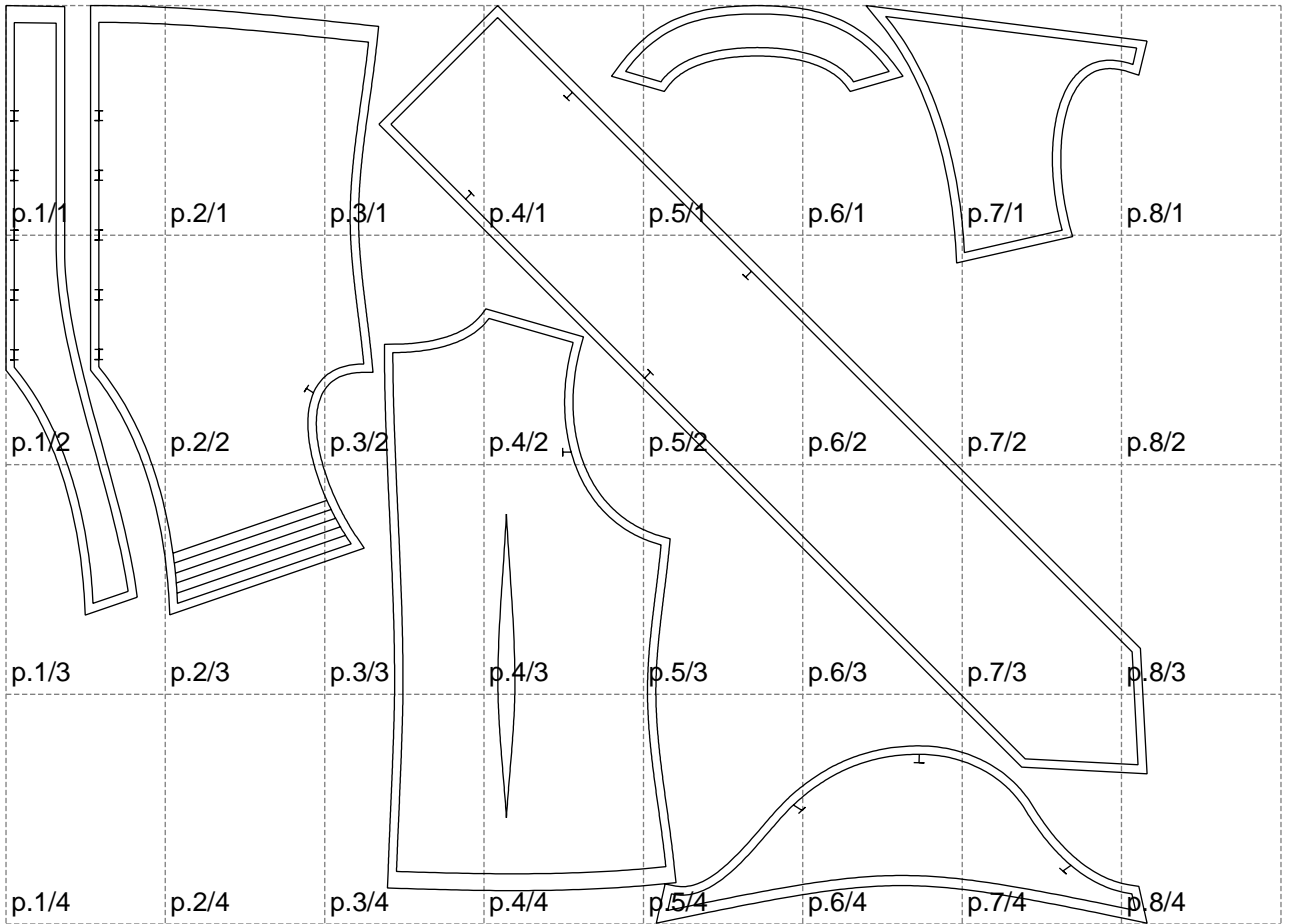

Not for print

Paper size: A4, size:1358.92 x1092.55 mm

# Example

size:1499.00 x1968.00 mm

Maneken =1 ver.0

rz\_1=170

rz\_16=116

rz\_17=100

rz\_18=98.8

rz\_19=124

rz\_20=121

---

. . . . .  
. . . . .  
. . . . .