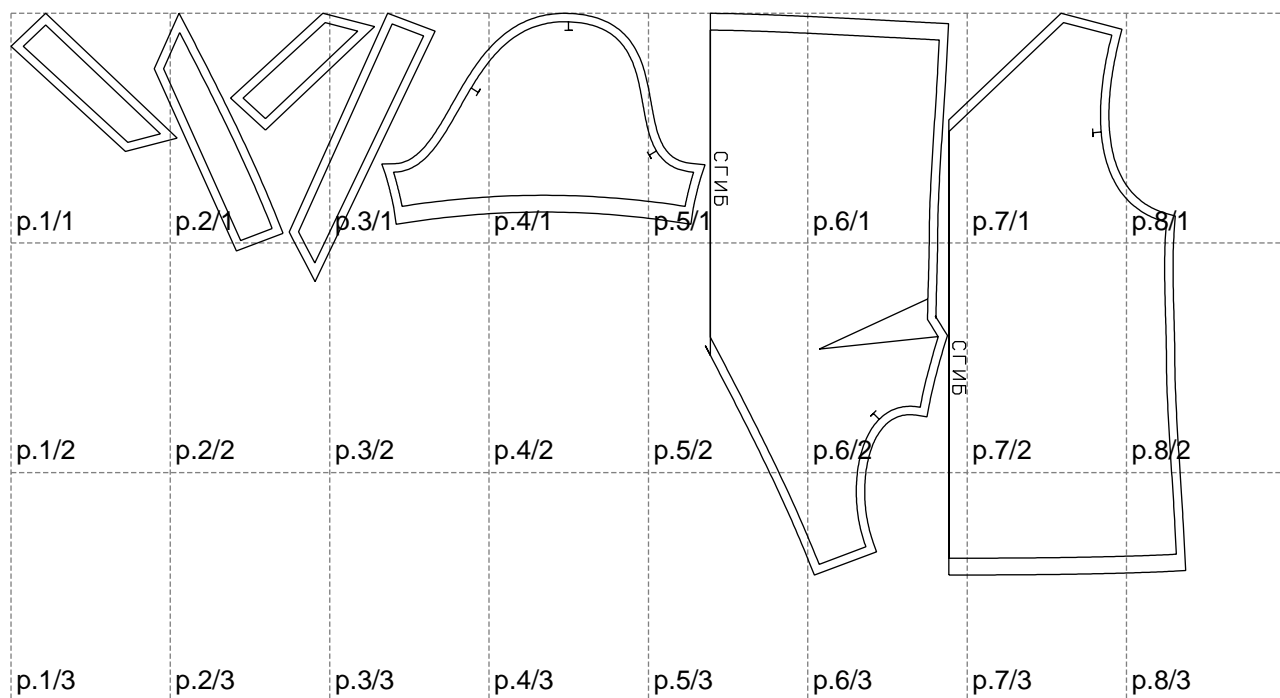

Not for print

Paper size: A4, size:1399.00 x668.94 mm

# Example

size:1499.00 x948.90 mm

Maneken =1 ver.0

rz\_1=170

rz\_16=92

rz\_17=78.8

rz\_18=71.8

rz\_19=100

rz\_20=98.1

---

. . . . .  
. . . . .  
. . . . .