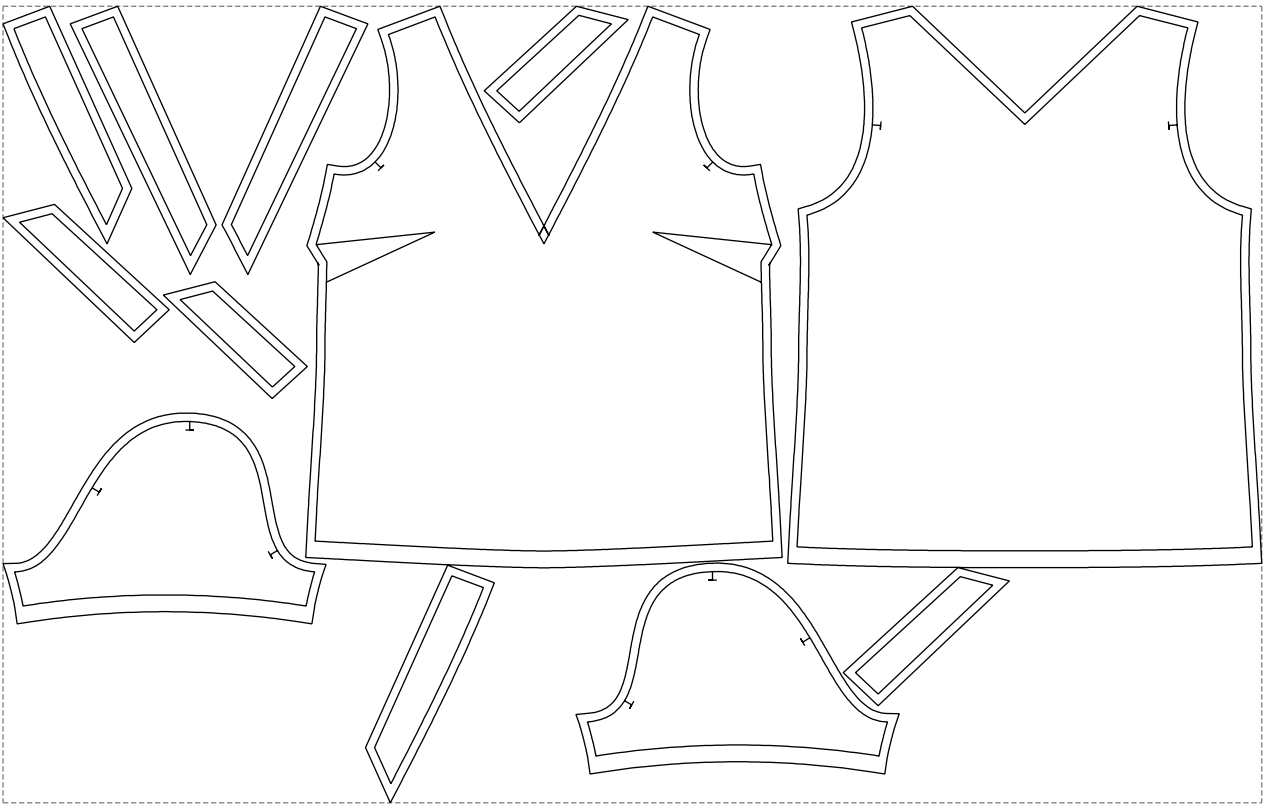

# Example

size:1499.00 x948.90 mm

Maneken =1 ver.0

rz\_1=170

rz\_16=92

rz\_17=78.8

rz\_18=71.8

rz\_19=100