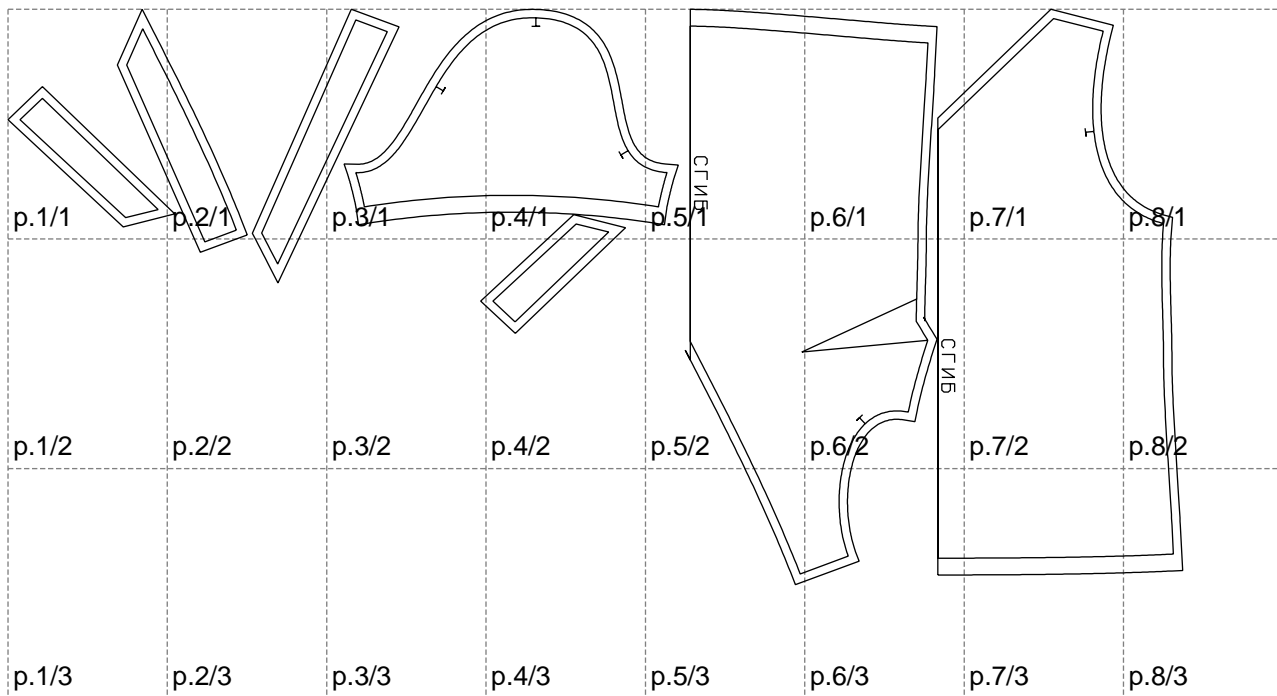

Not for print

Paper size: A4, size:1399.00 x685.13 mm

# Example

size:1499.00 x929.62 mm

Maneken =1 ver.0

rz\_1=170

rz\_16=96

rz\_17=82

rz\_18=76

rz\_19=104

rz\_20=101.8

---

. . . . .  
. . . . .  
. . . . .