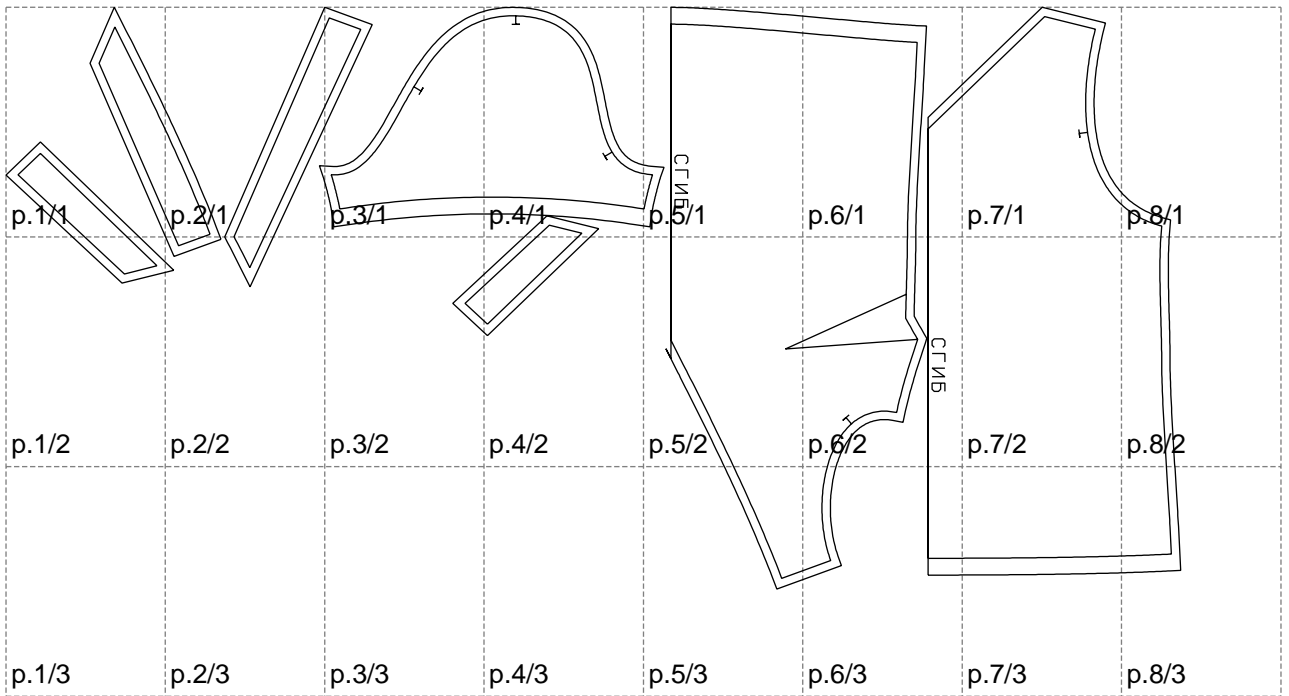

Not for print

Paper size: A4, size:1399.00 x692.71 mm

# Example

size:1499.00 x934.92 mm

Maneken =1 ver.0

rz\_1=170

rz\_16=100

rz\_17=85.4

rz\_18=80.2

rz\_19=108

rz\_20=105.4

---

. . . . .  
. . . . .  
. . . . .