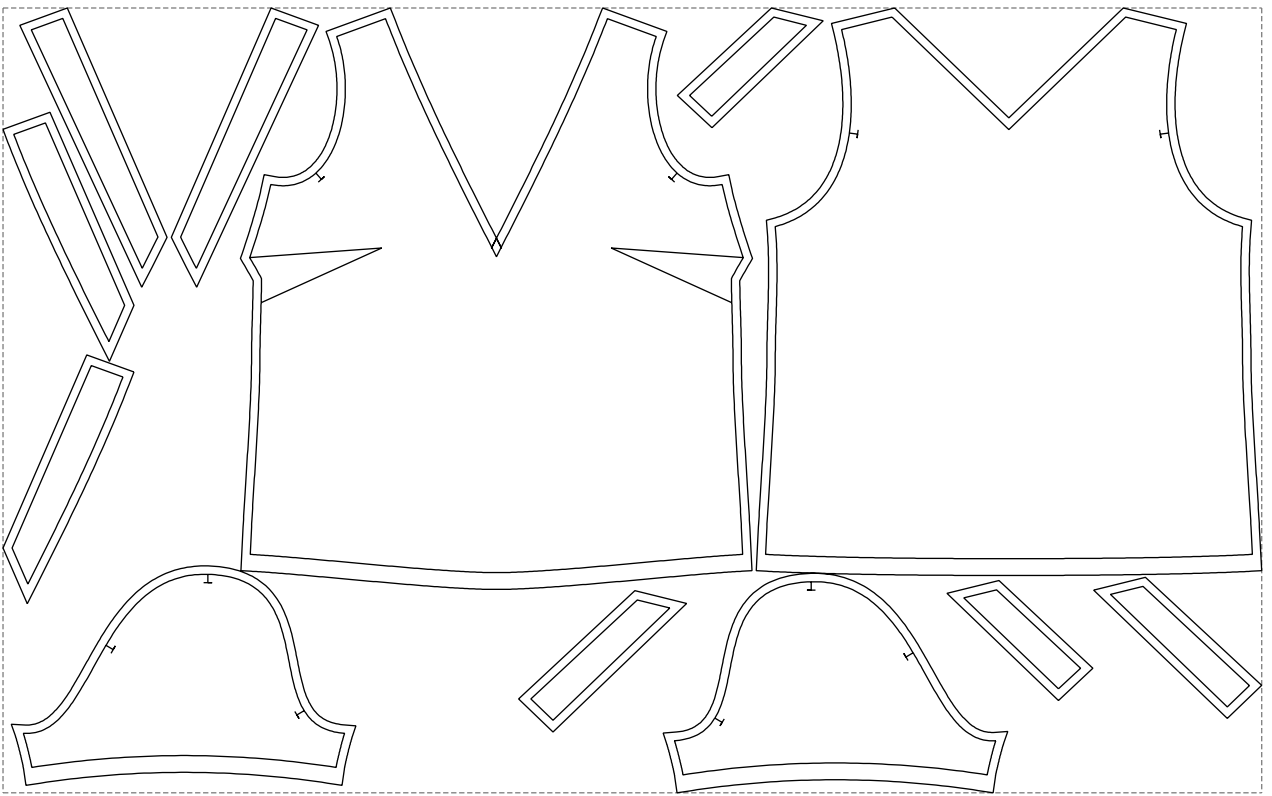

# Example

size:1499.00 x934.92 mm

Maneken =1 ver.0

rz\_1=170

rz\_16=100

rz\_17=85.4

rz\_18=80.2

rz\_19=108

rz\_20=105.4

---

. . . . .  
. . . . .  
. . . . .