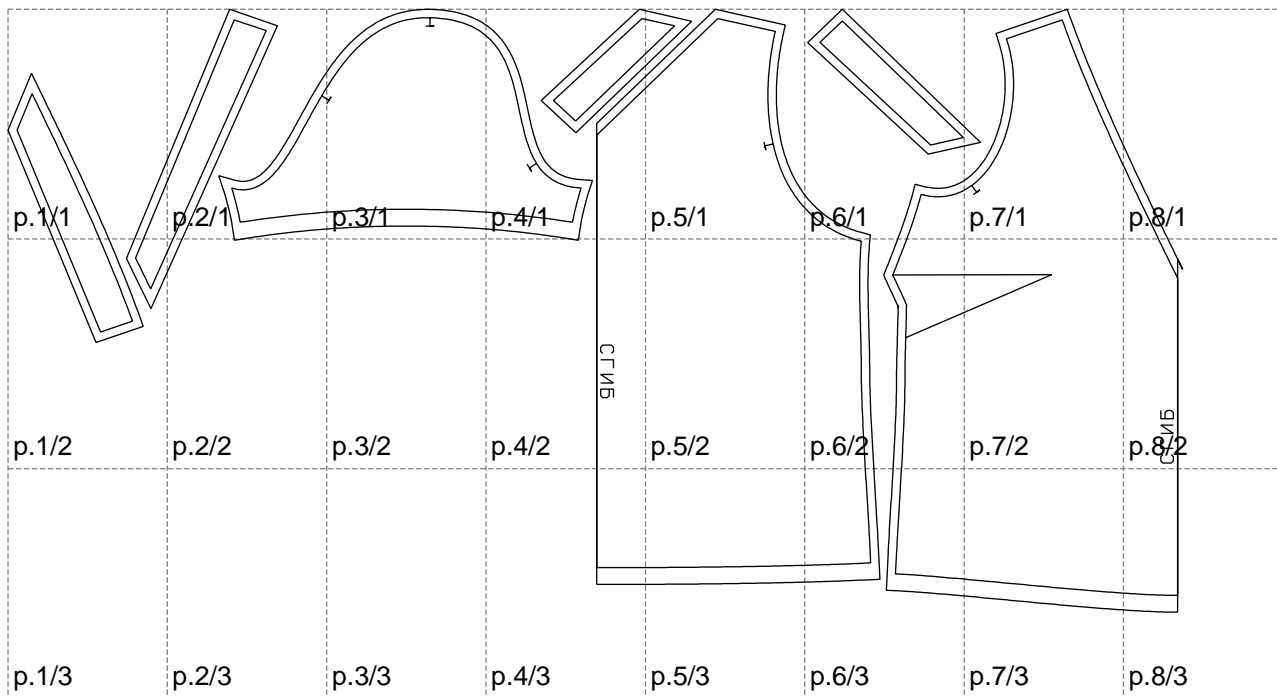

Not for print

Paper size: A4, size:1399.00 x717.88 mm

# Example

size:1468.89 x1118.90 mm

Maneken =1 ver.0

rz\_1=170

rz\_16=116

rz\_17=100

rz\_18=98.8

rz\_19=124

rz\_20=121

---

. . . . .  
. . . . .  
. . . . .