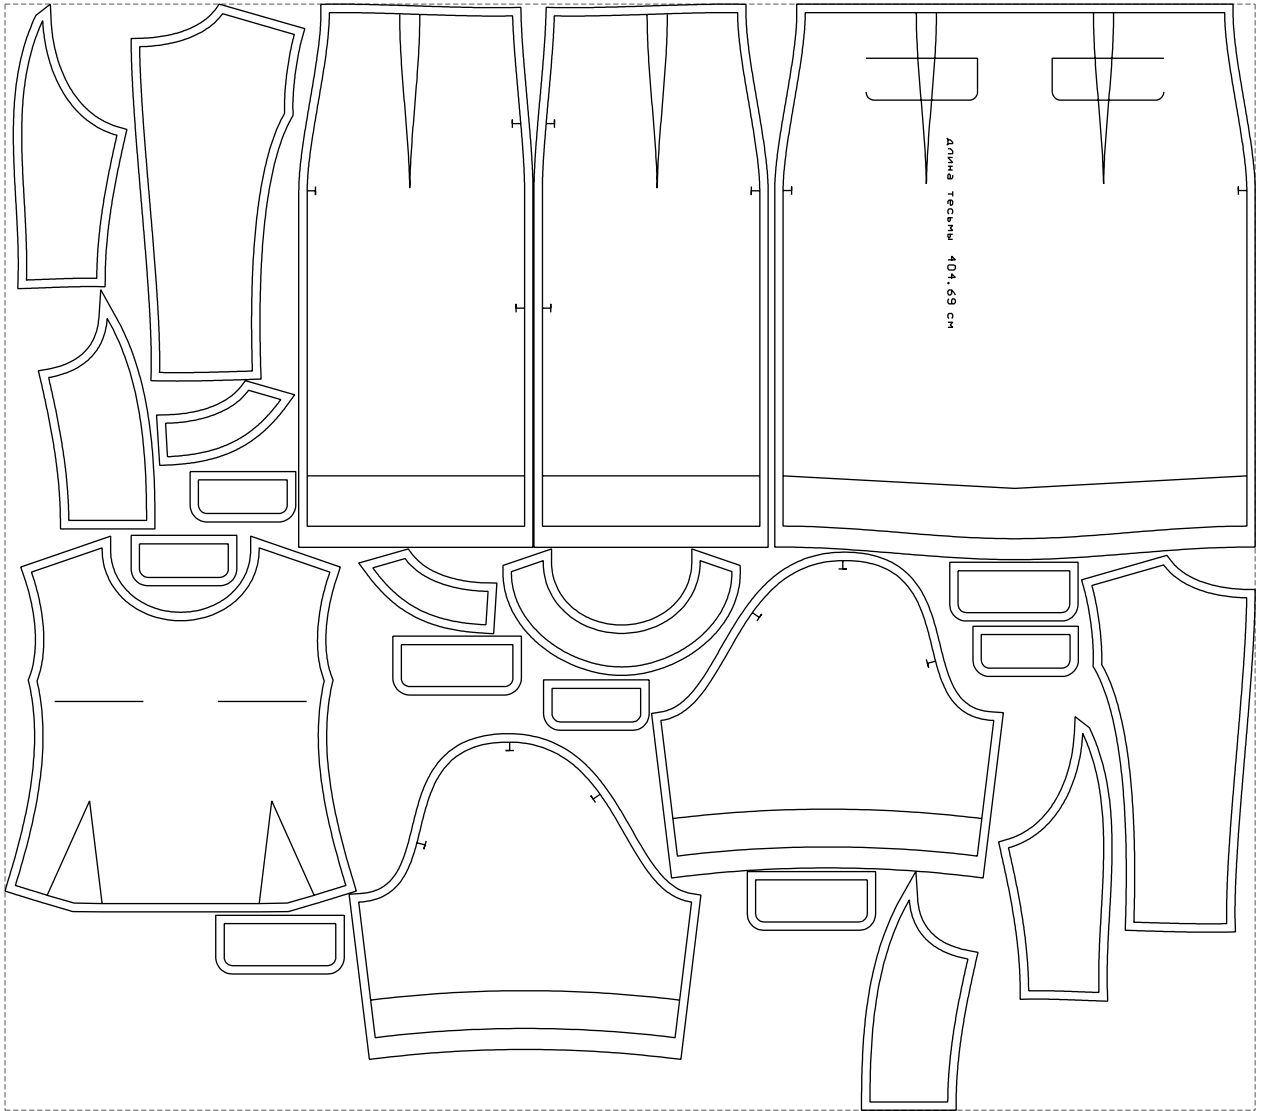

Not for print

Paper size: A4, size:1388.98 x699.88 mm

# Example

size:1489.00 x1317.59 mm

Maneken =1 ver.0

rz\_1=170

rz\_16=96

rz\_17=82

rz\_18=76

rz\_19=104

rz\_20=101.8

---

. . . . .  
. . . . .  
. . . . .