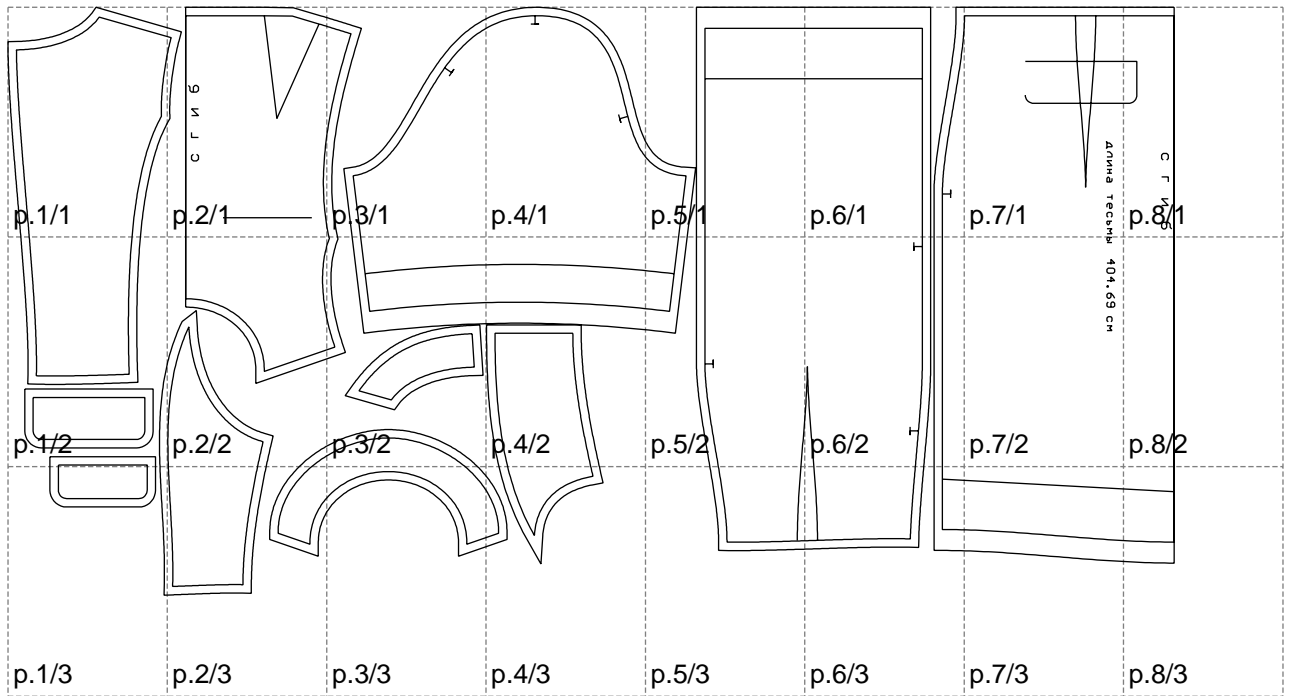

Not for print

Paper size: A4, size:1388.98 x699.88 mm

# Example

size:1489.00 x1317.59 mm

Maneken =1 ver.0

rz\_1=170

rz\_16=96

rz\_17=82

rz\_18=76

rz\_19=104

rz\_20=101.8

---

. . . . .  
. . . . .  
. . . . .