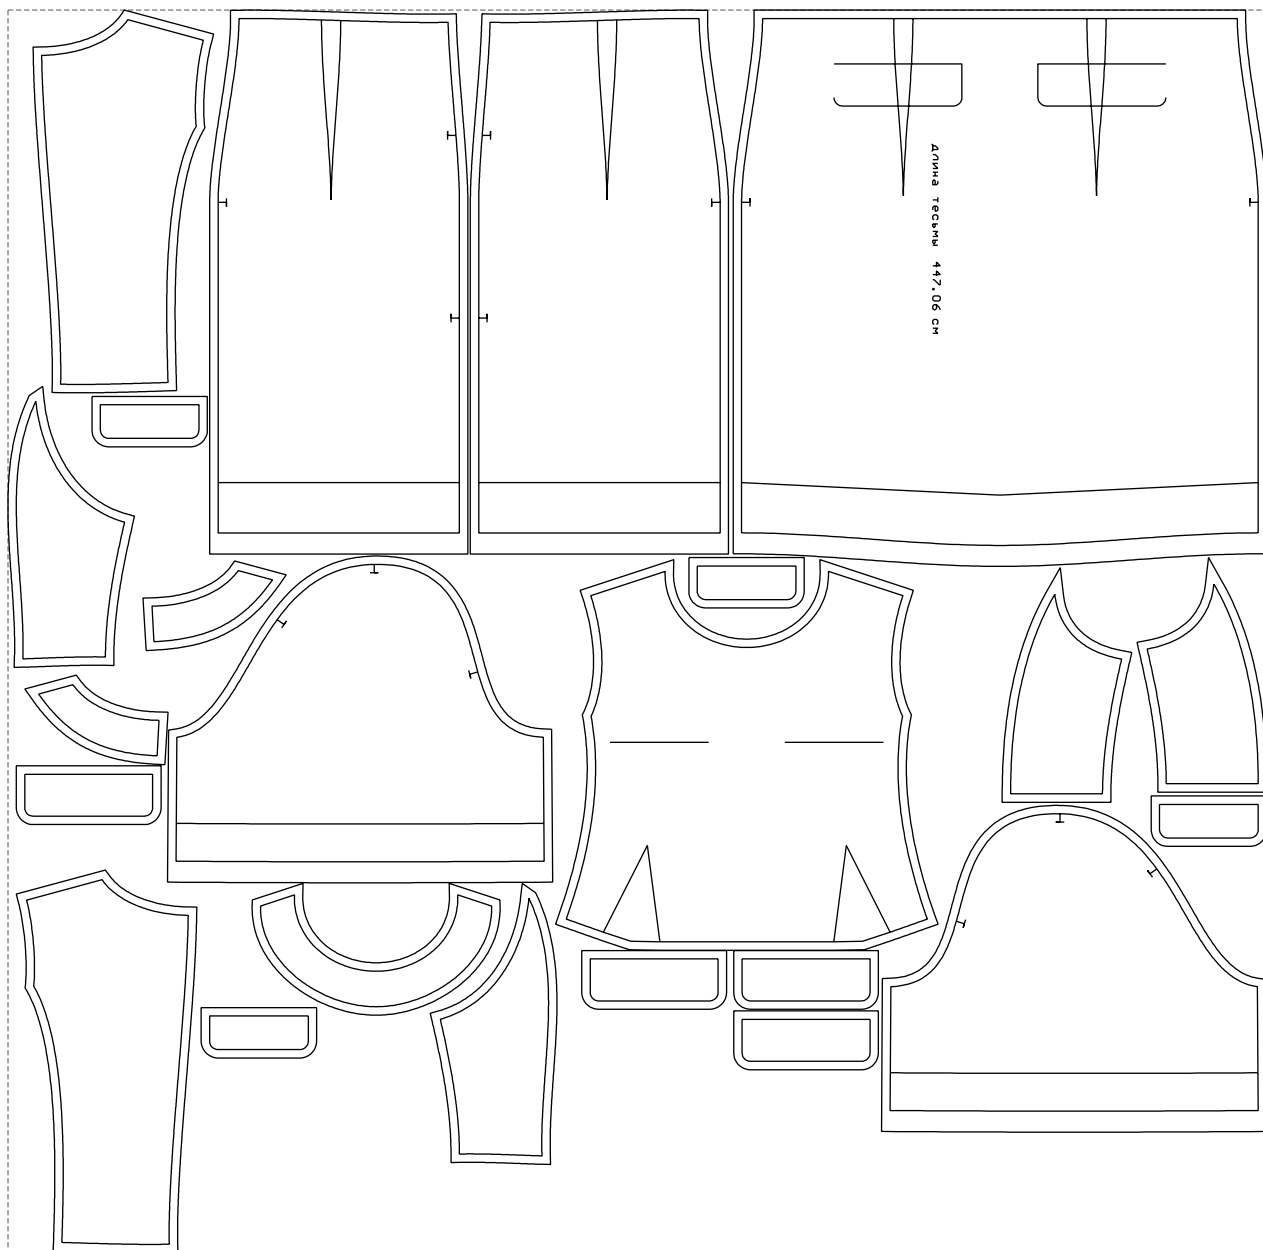

Not for print

Paper size: A4, size:1388.96 x801.21 mm

# Example

size:1499.00 x1480.22 mm

Maneken =1 ver.0

rz\_1=170

rz\_16=108

rz\_17=92.5

rz\_18=89.2

rz\_19=116