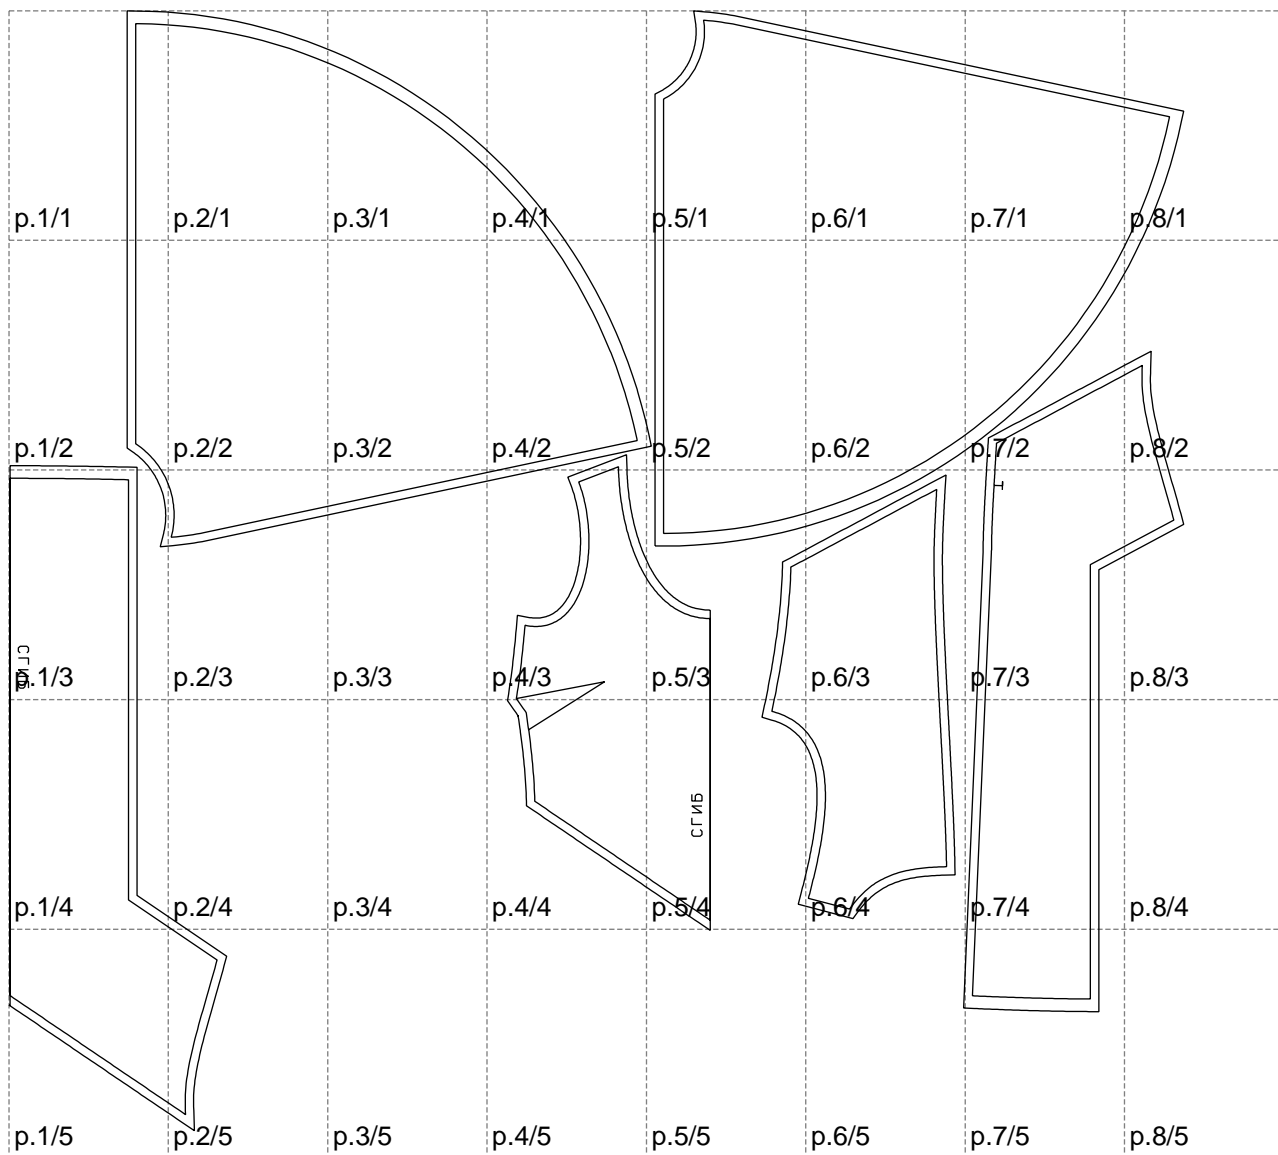

Not for print

Paper size: A4, size:1399.00 x1333.62 mm

# Example

size:1499.00 x2328.62 mm

Maneken =1 ver.0

rz\_1=170

rz\_16=88

rz\_17=75.6

rz\_18=67.6

rz\_19=96

rz\_20=94.6

---

. . . . .  
. . . . .  
. . . . .