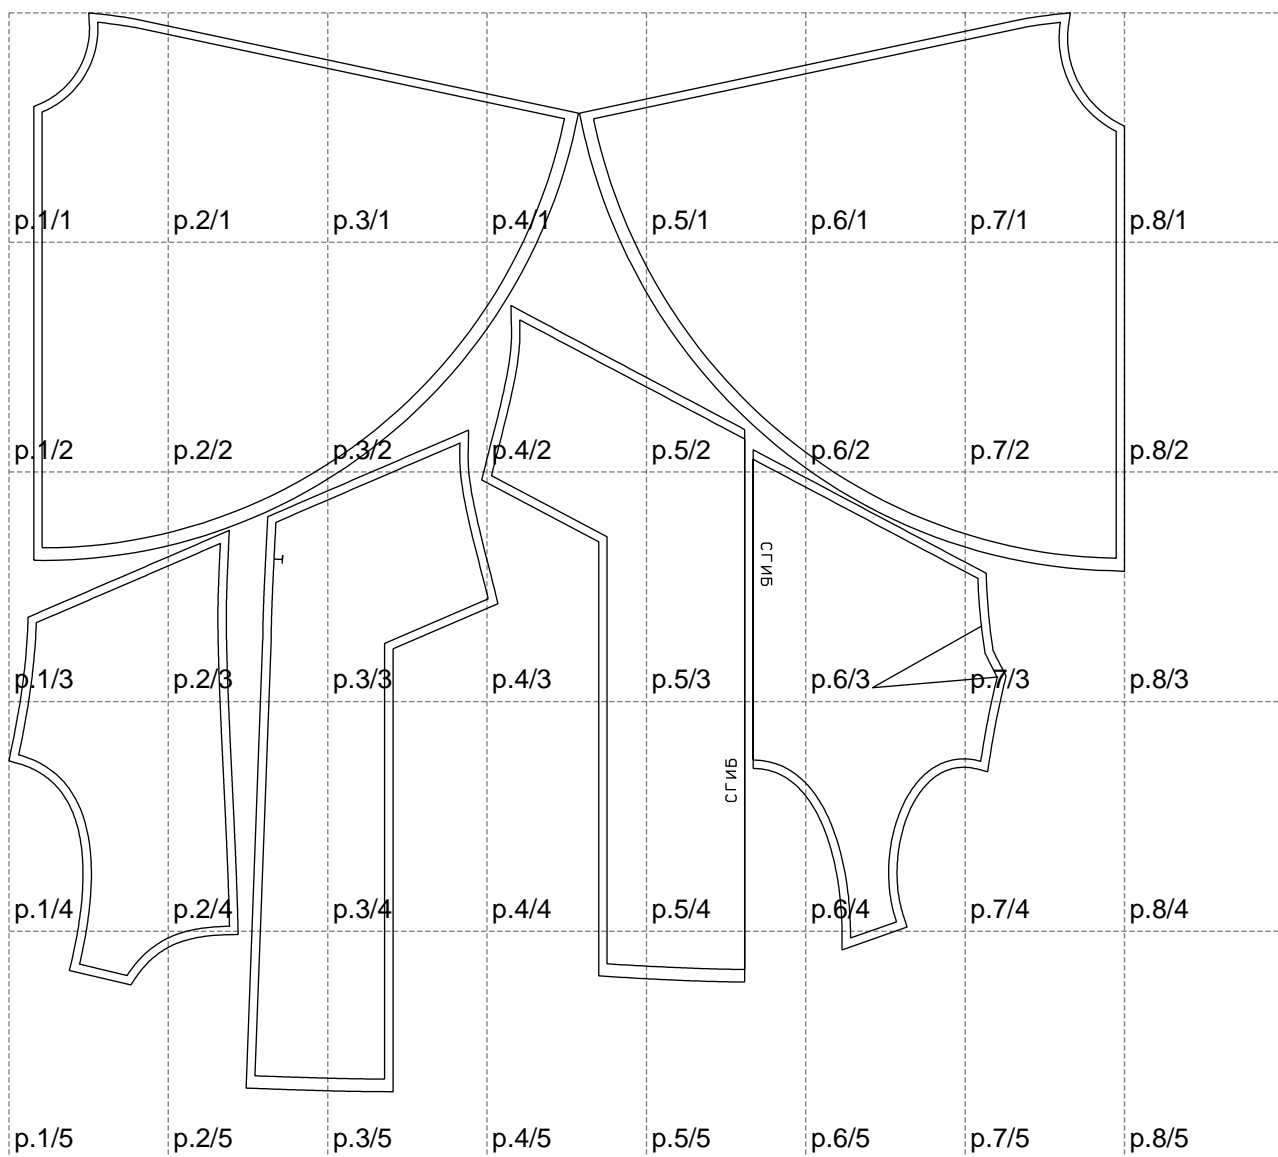

Not for print

Paper size: A4, size:1328.62 x1284.87 mm

# Example

size:1499.00 x2504.51 mm

Maneken =1 ver.0

rz\_1=170

rz\_16=108

rz\_17=92.5

rz\_18=89.2

rz\_19=116

rz\_20=113

---

. . . . .  
. . . . .  
. . . . .