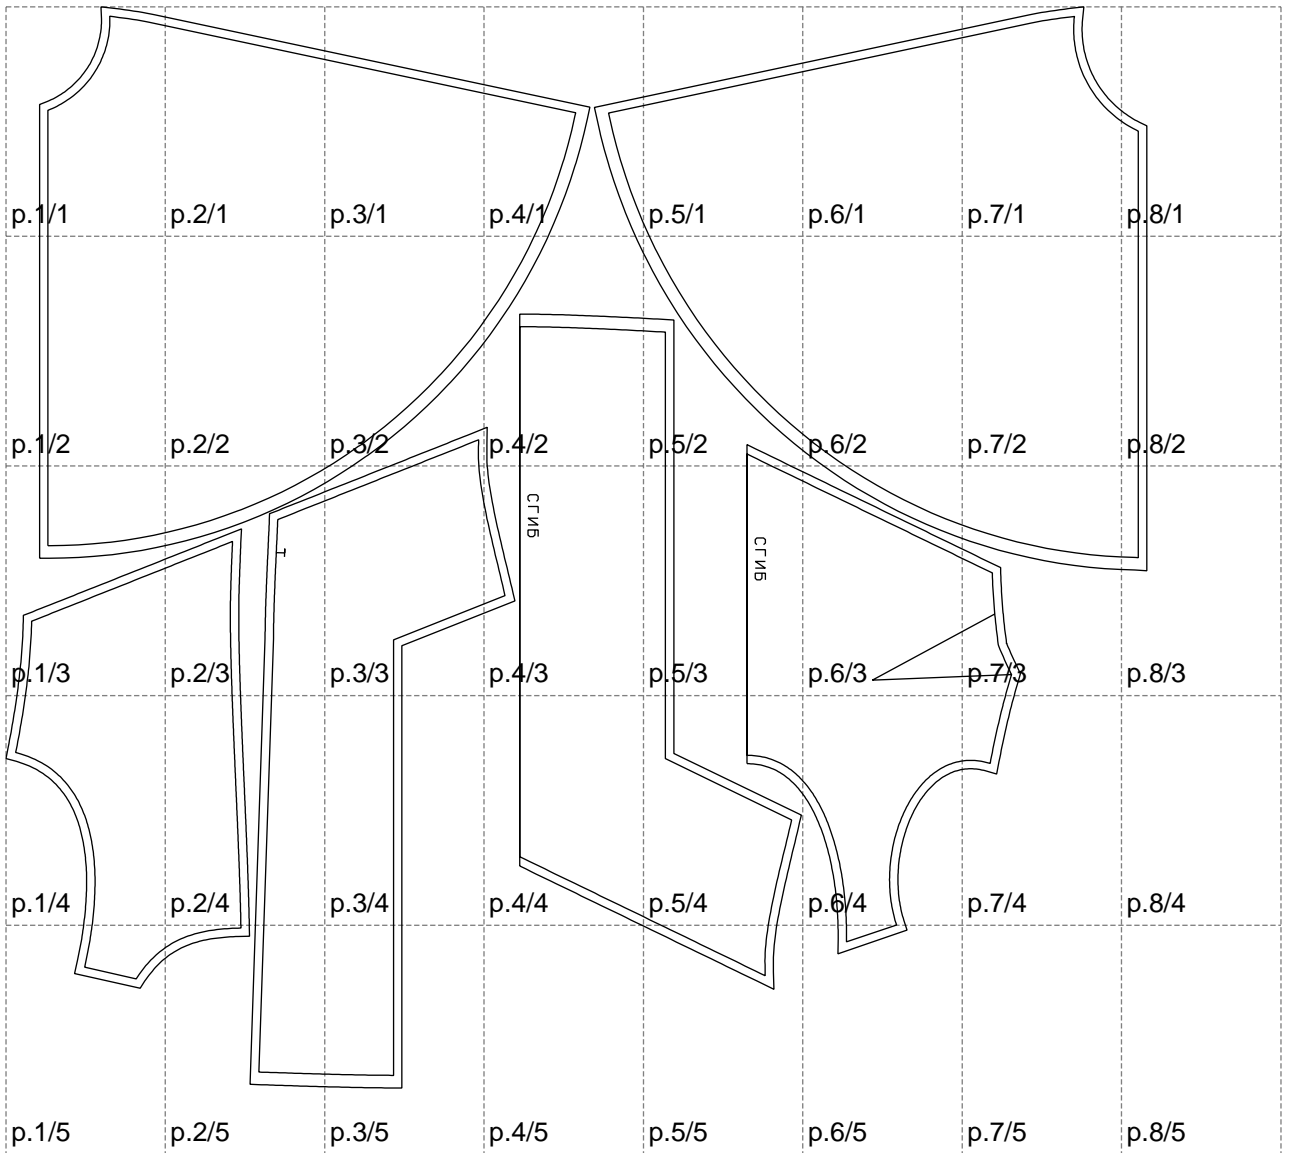

Not for print

Paper size: A4, size:1358.68 x1287.55 mm

# Example

size:1499.00 x2583.53 mm

Maneken =1 ver.0

rz\_1=170

rz\_16=116

rz\_17=100

rz\_18=98.8

rz\_19=124

rz\_20=121

---

. . . . .  
. . . . .  
. . . . .