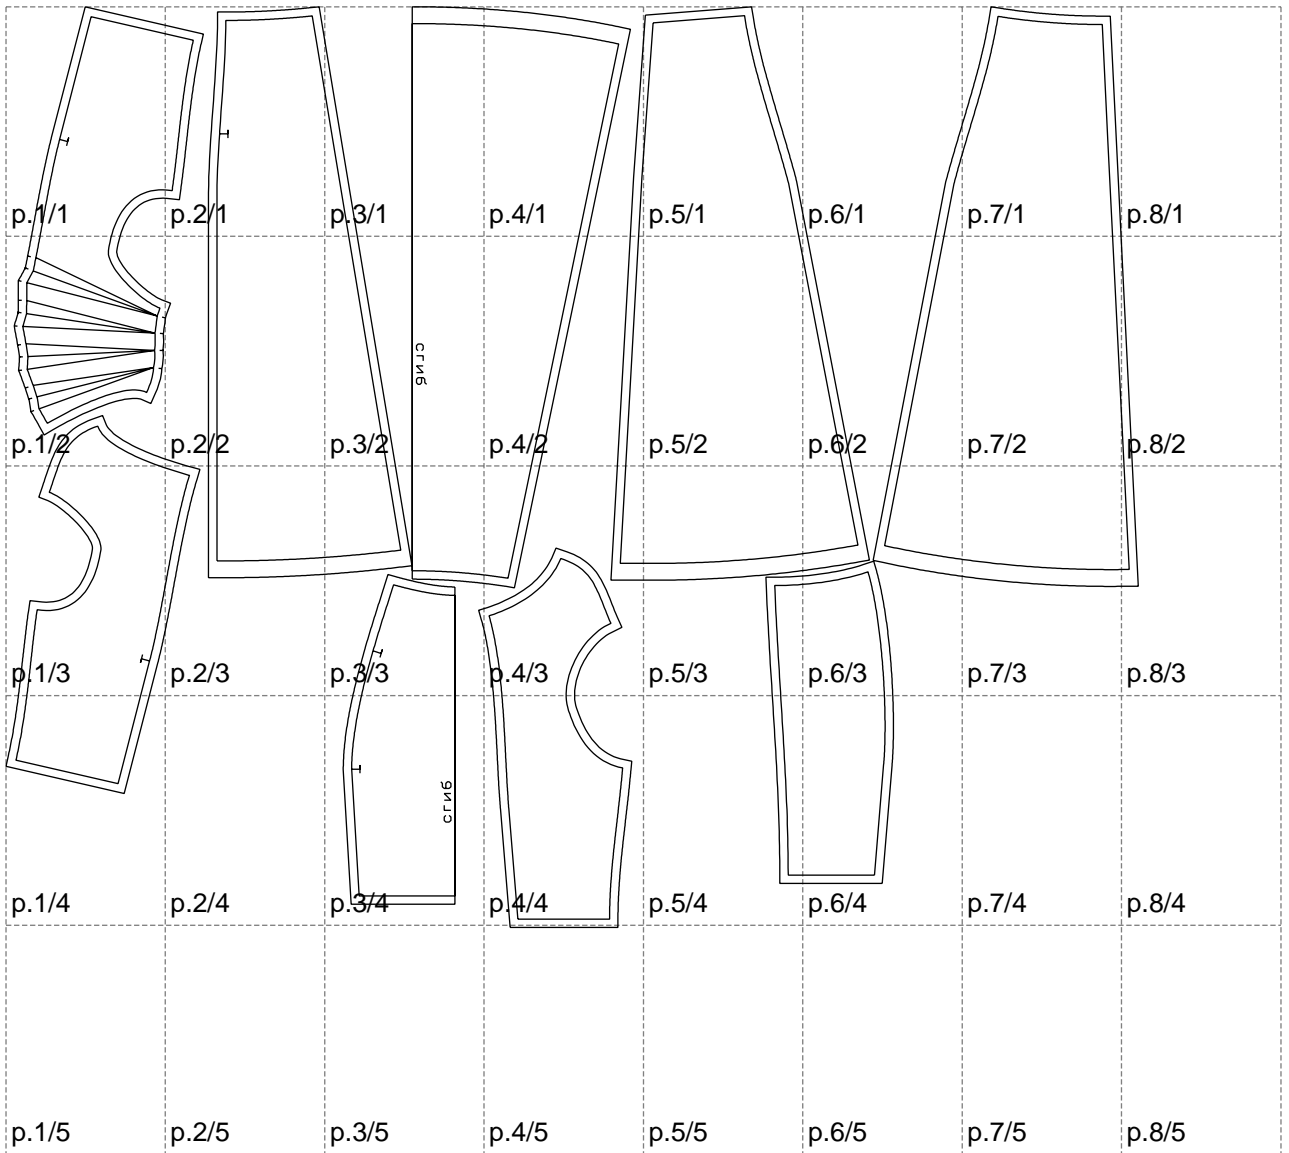

Not for print

Paper size: A4, size:1348.66 x1096.33 mm

# Example

size:1499.00 x1738.82 mm

Maneken =1 ver.0

rz\_1=170

rz\_16=100

rz\_17=85.4

rz\_18=80.2

rz\_19=108

rz\_20=105.4

---

. . . . .  
. . . . .  
. . . . .