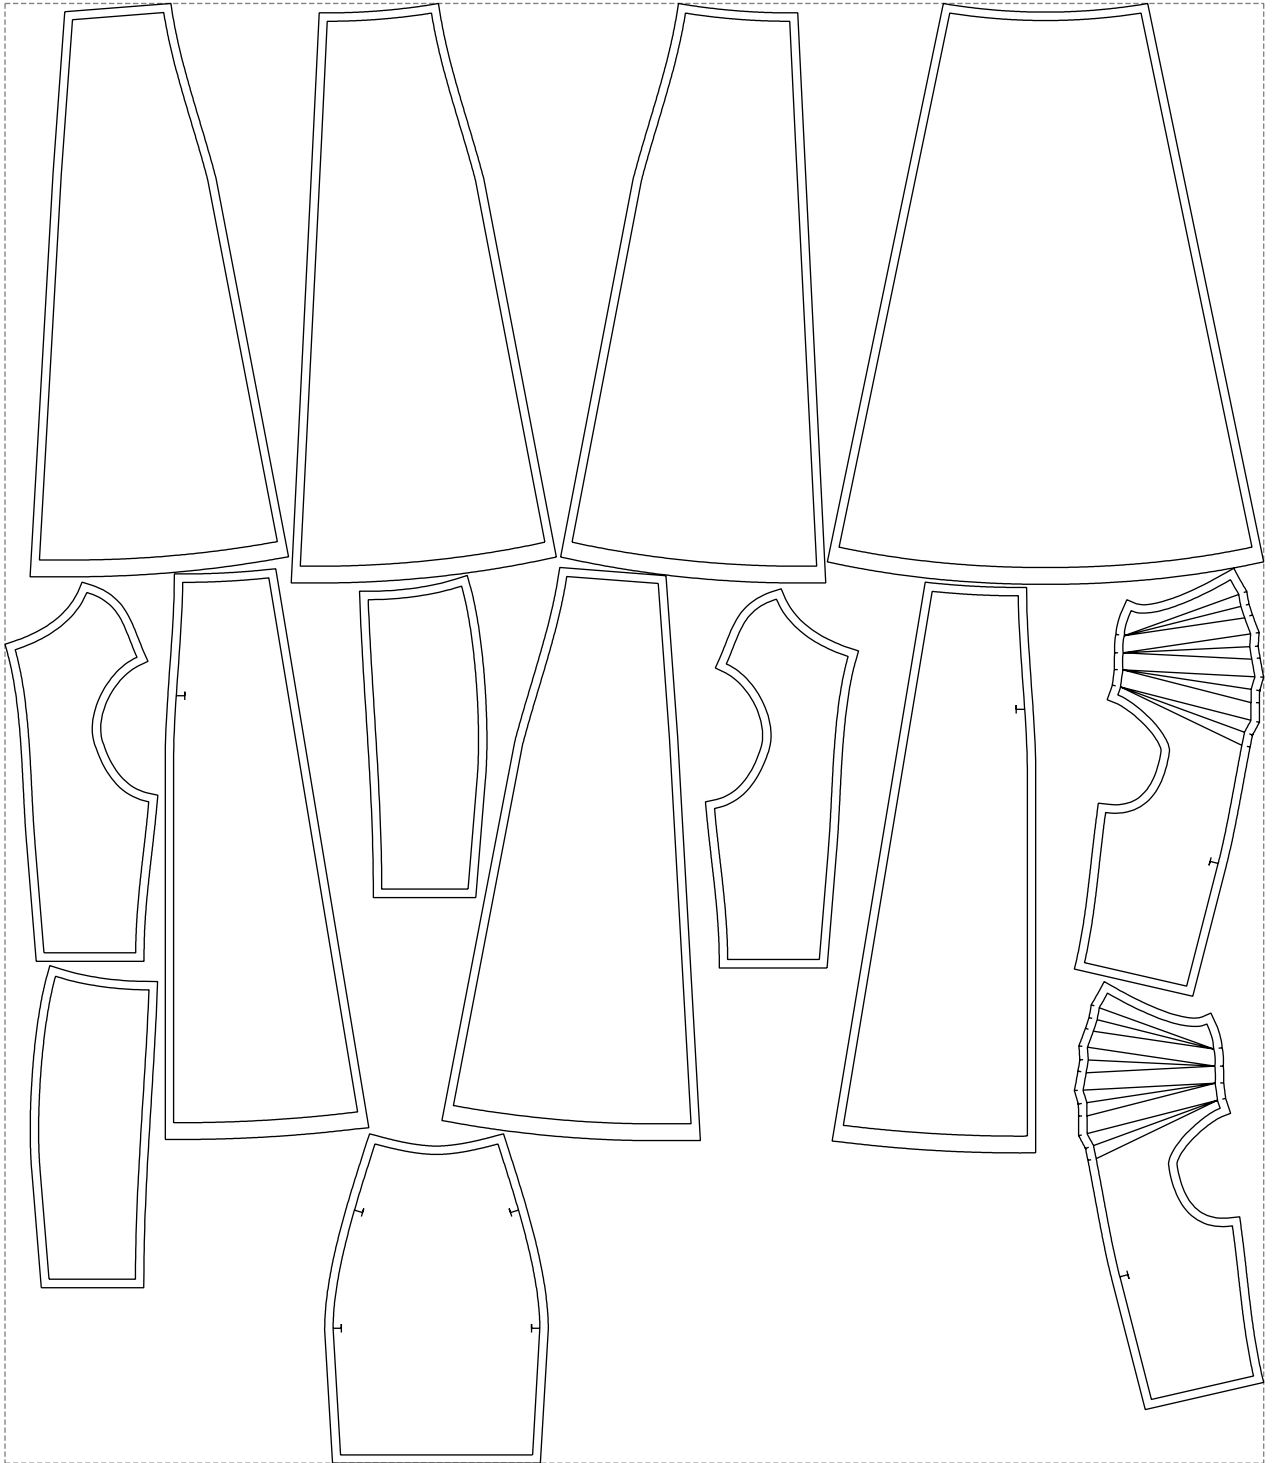

# Example

size:1499.00 x1738.82 mm

Maneken =1 ver.0

rz\_1=170

rz\_16=100

rz\_17=85.4

rz\_18=80.2

rz\_19=108