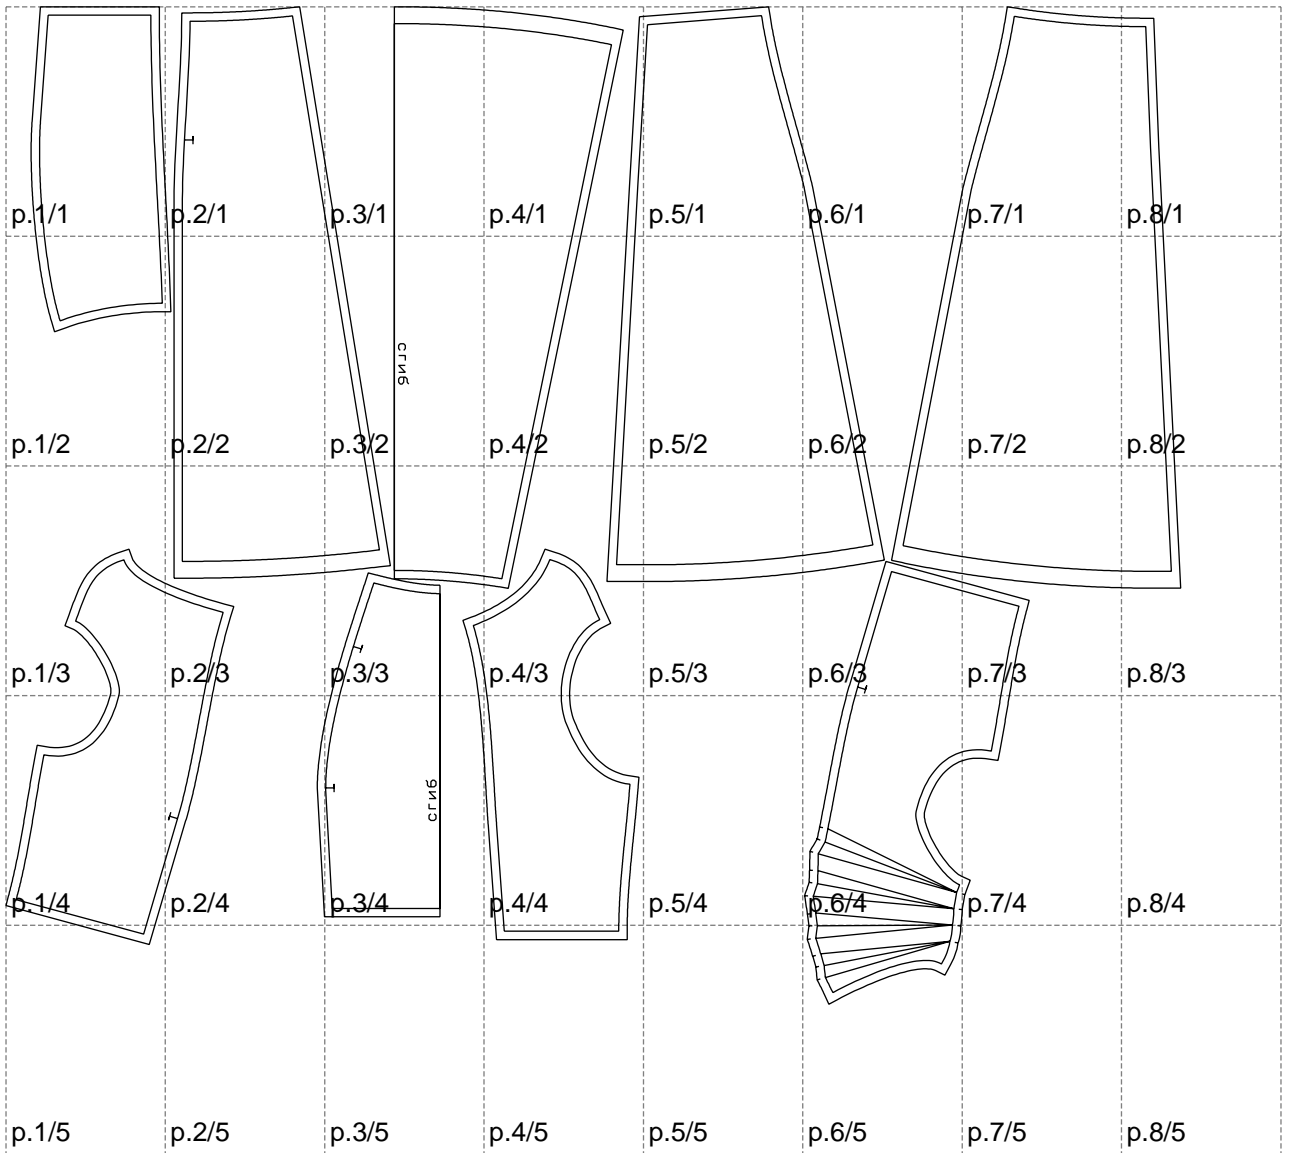

Not for print

Paper size: A4, size:1399.00 x1187.64 mm

# Example

size:1499.00 x1874.37 mm

Maneken =1 ver.0

rz\_1=170

rz\_16=116

rz\_17=100

rz\_18=98.8

rz\_19=124

rz\_20=121

---

. . . . .  
. . . . .  
. . . . .