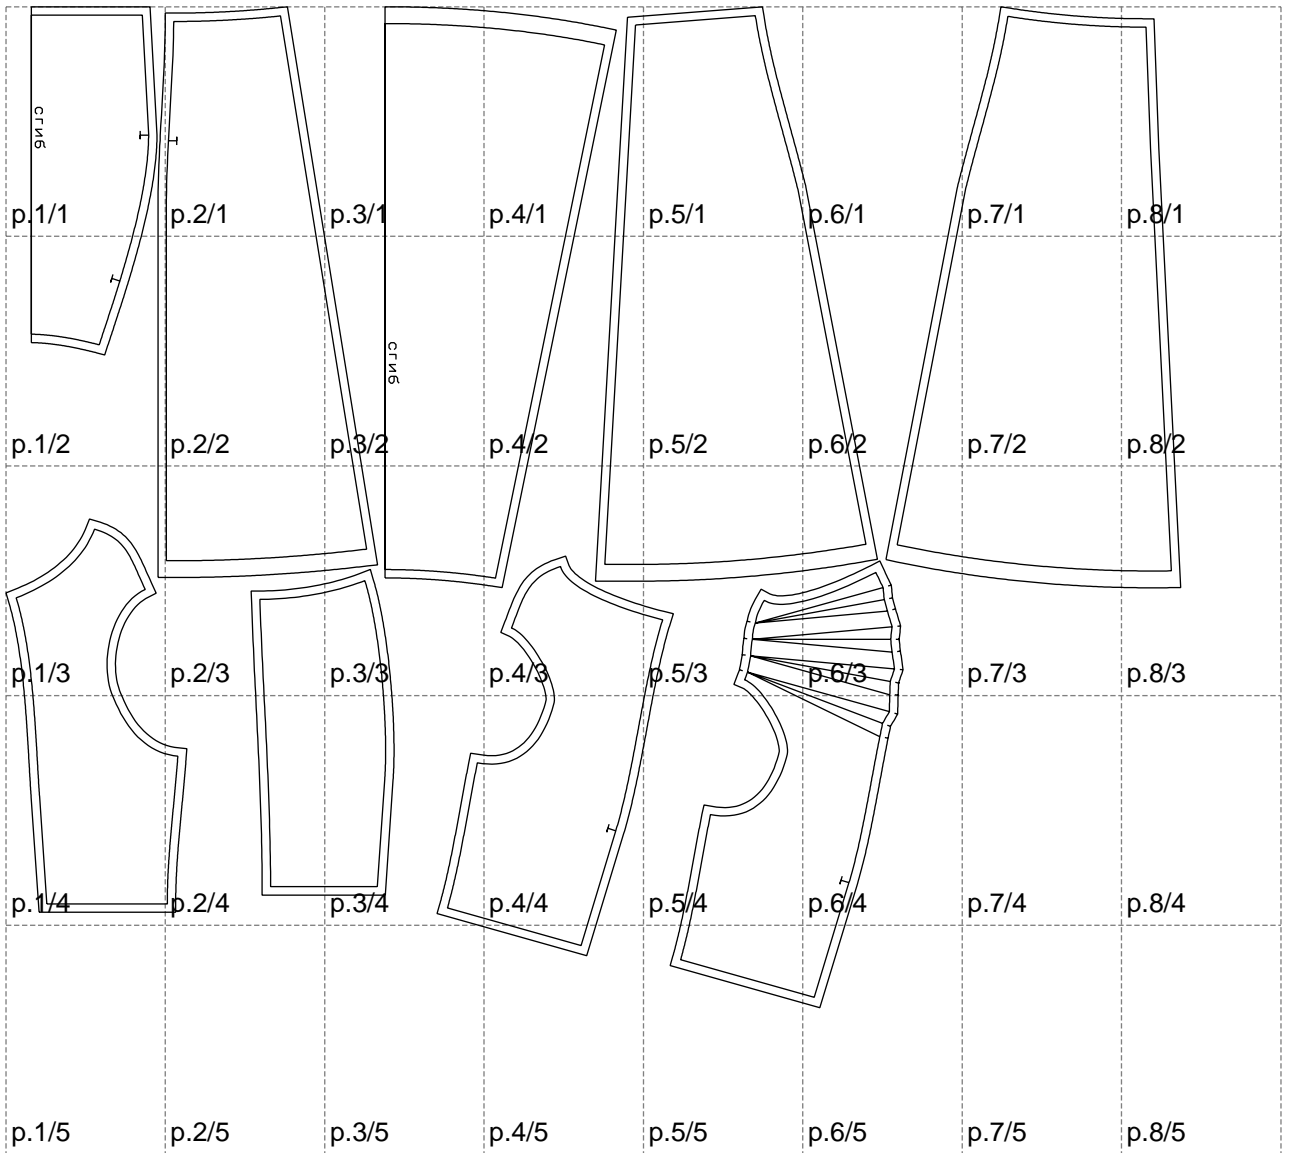

Not for print

Paper size: A4, size:1399.00 x1191.87 mm

# Example

size:1499.00 x1880.63 mm

Maneken =1 ver.0

rz\_1=170

rz\_16=120

rz\_17=104

rz\_18=103.6

rz\_19=128

rz\_20=125.1

---

. . . . .  
. . . . .  
. . . . .