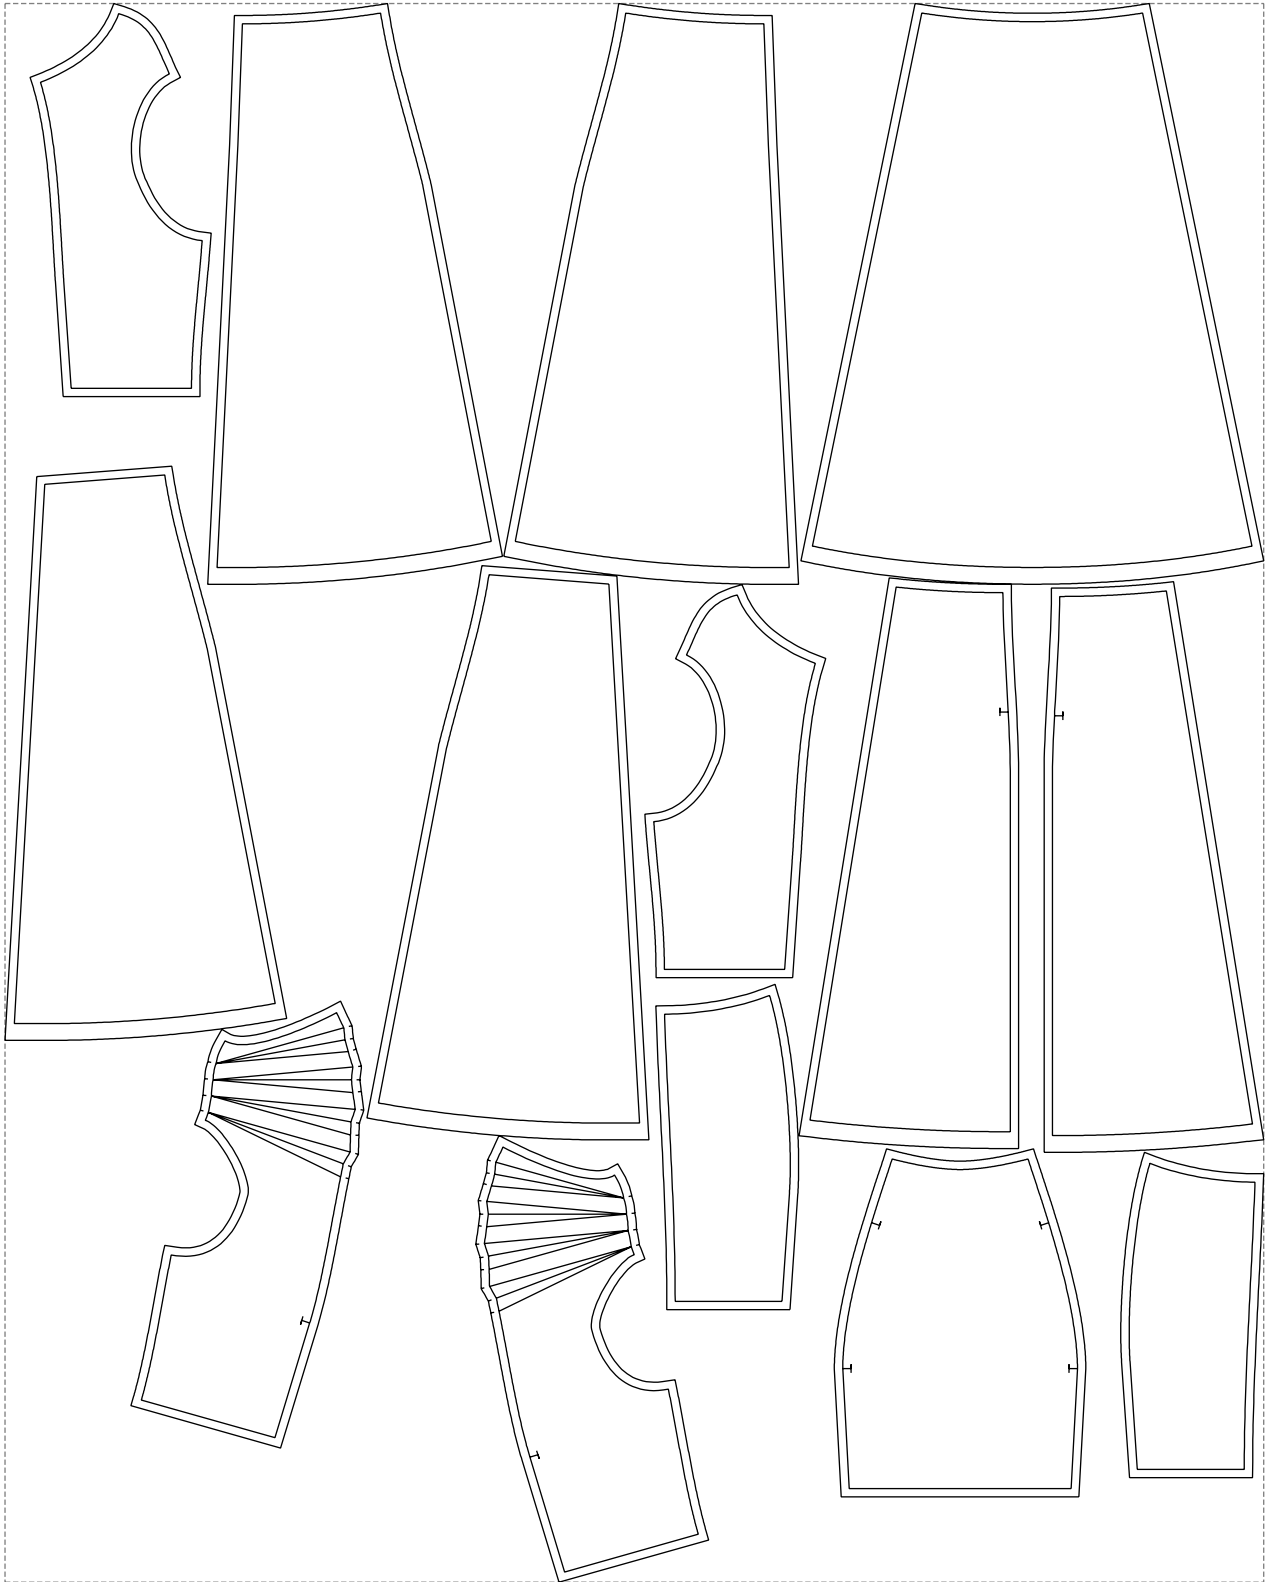

# Example

size:1499.00 x1880.63 mm

Maneken =1 ver.0

rz\_1=170

rz\_16=120

rz\_17=104

rz\_18=103.6

rz\_19=128