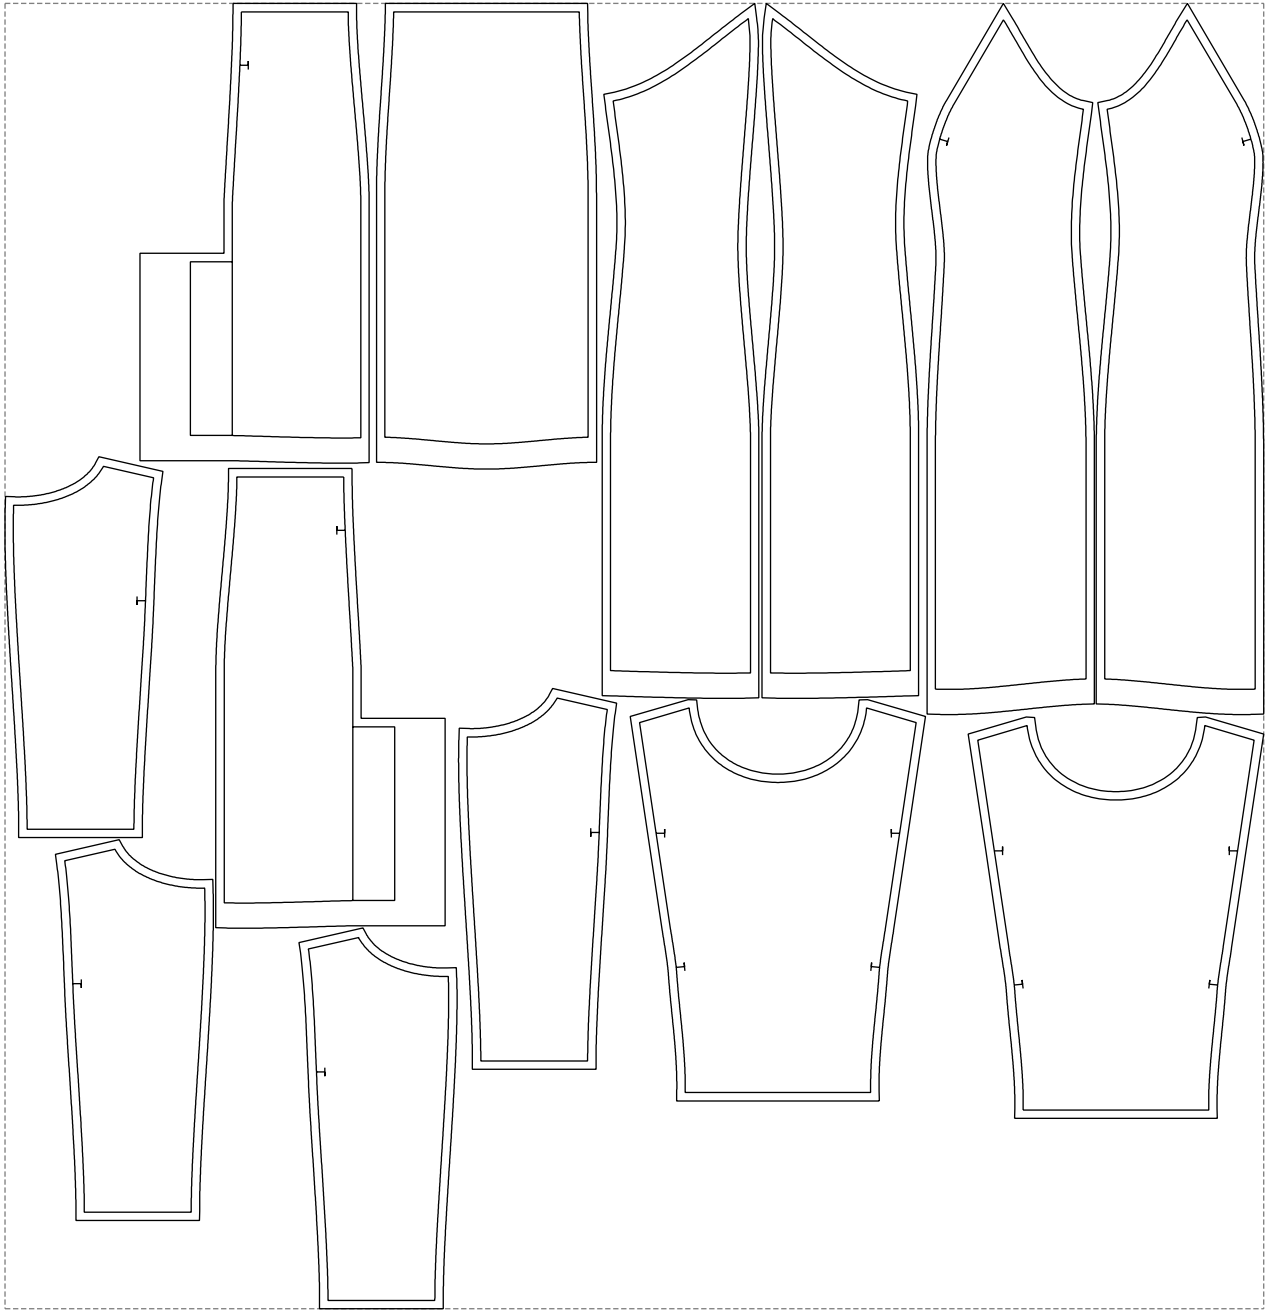

Not for print

Paper size: A4, size:1399.00 x887.12 mm

# Example

size:1499.00 x1554.83 mm

Maneken =1 ver.0

rz\_1=170

rz\_16=112

rz\_17=96.2

rz\_18=94

rz\_19=120