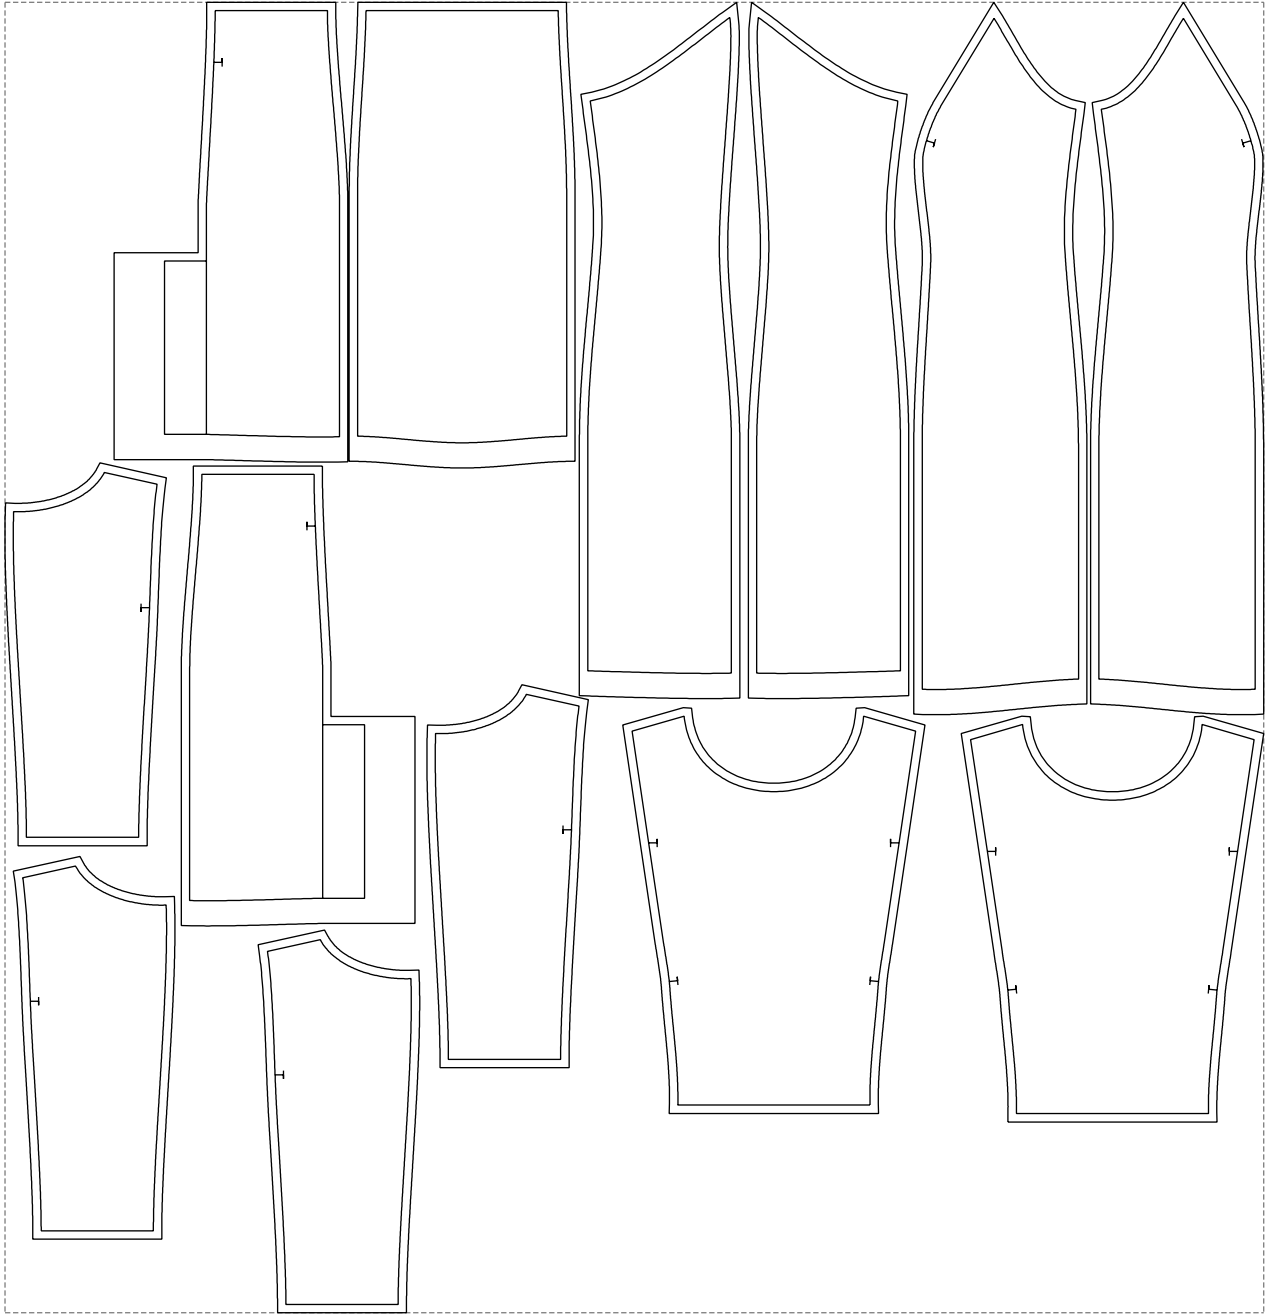

Not for print

Paper size: A4, size:1318.30 x896.39 mm

# Example

size:1499.00 x1561.11 mm

Maneken =1 ver.0

rz\_1=170

rz\_16=116

rz\_17=100

rz\_18=98.8

rz\_19=124