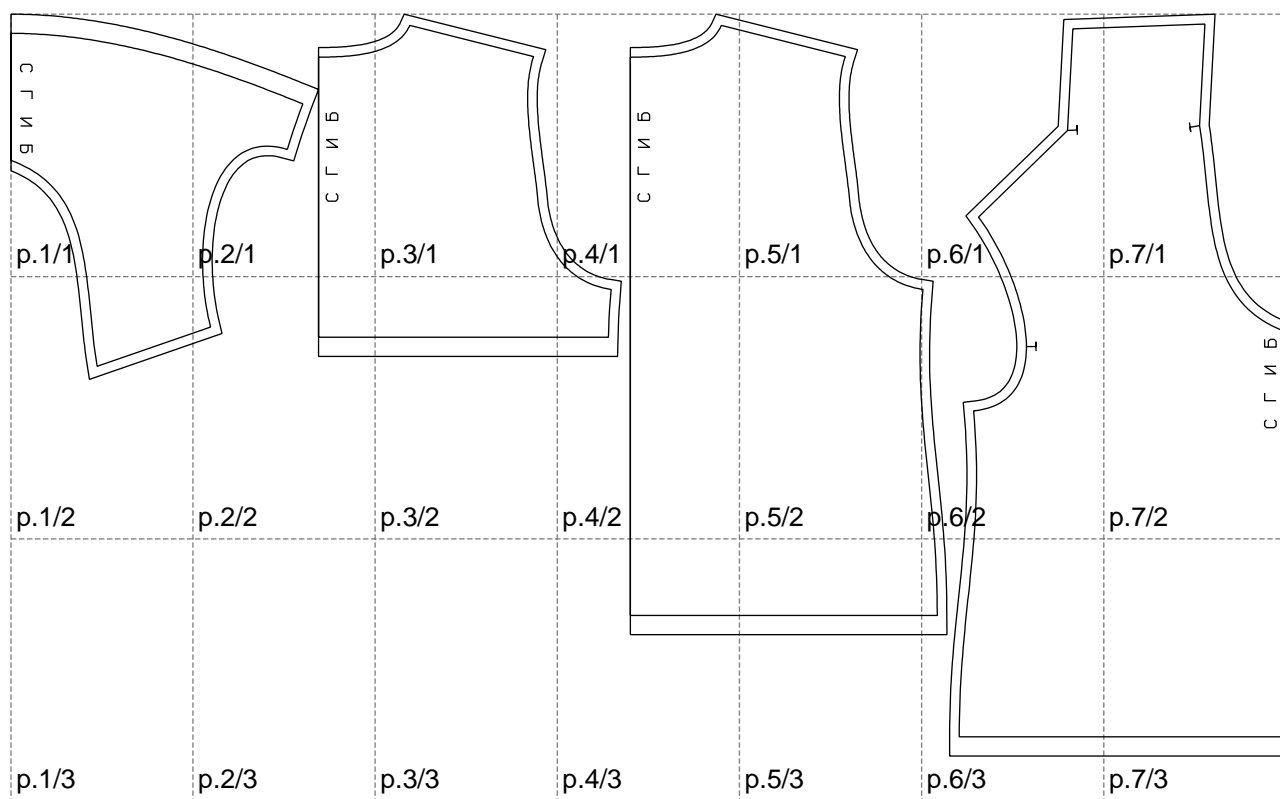

Not for print

Paper size: A4, size:1328.44 x772.92 mm

# Example

size:1367.55 x1157.47 mm

Maneken =1 ver.0

rz\_1=170

rz\_16=112

rz\_17=96.2

rz\_18=94

rz\_19=120

rz\_20=117

---

. . . . .  
. . . . .  
. . . . .