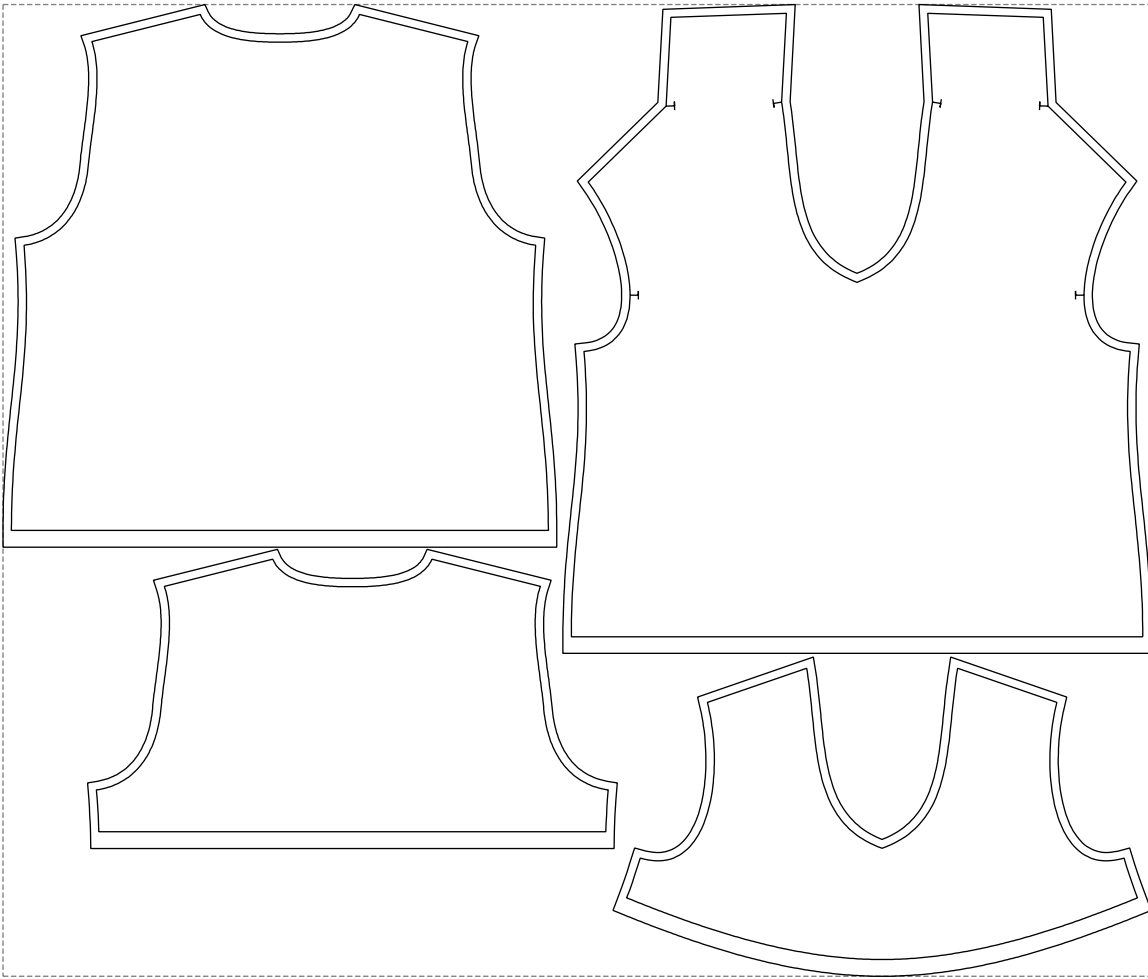

Not for print

Paper size: A4, size:1328.44 x772.92 mm

# Example

size:1367.55 x1157.47 mm

Maneken =1 ver.0

rz\_1=170

rz\_16=112

rz\_17=96.2

rz\_18=94

rz\_19=120