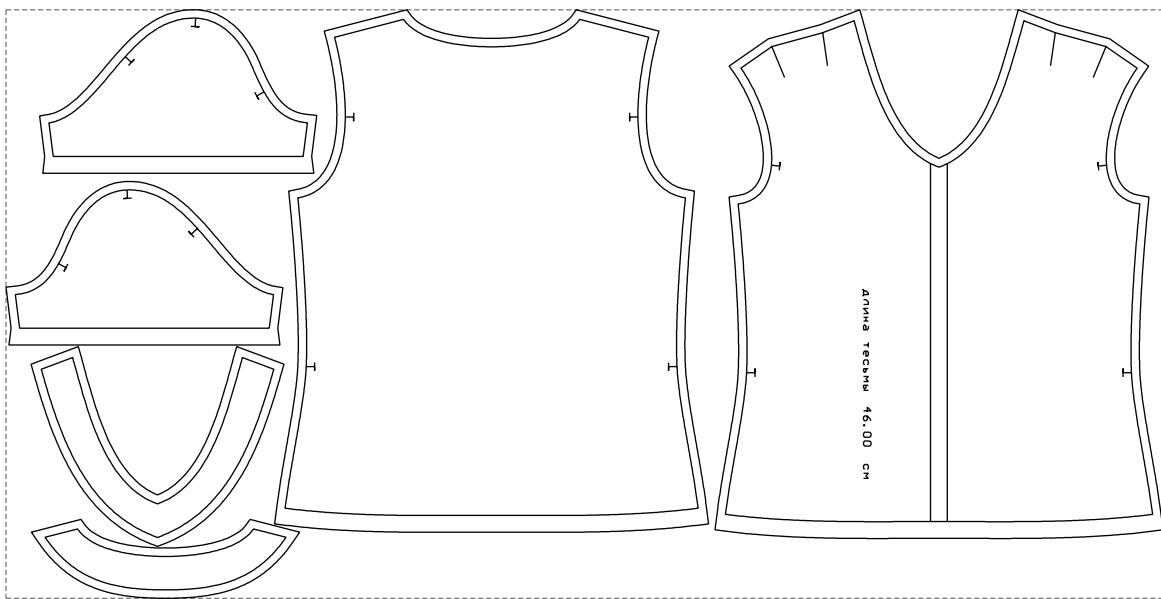

Not for print

Paper size: A4, size:1388.93 x629.79 mm

# Example

size:1378.06 x701.04 mm

Maneken =1 ver.0

rz\_1=170

rz\_16=92

rz\_17=78.8

rz\_18=71.8

rz\_19=100