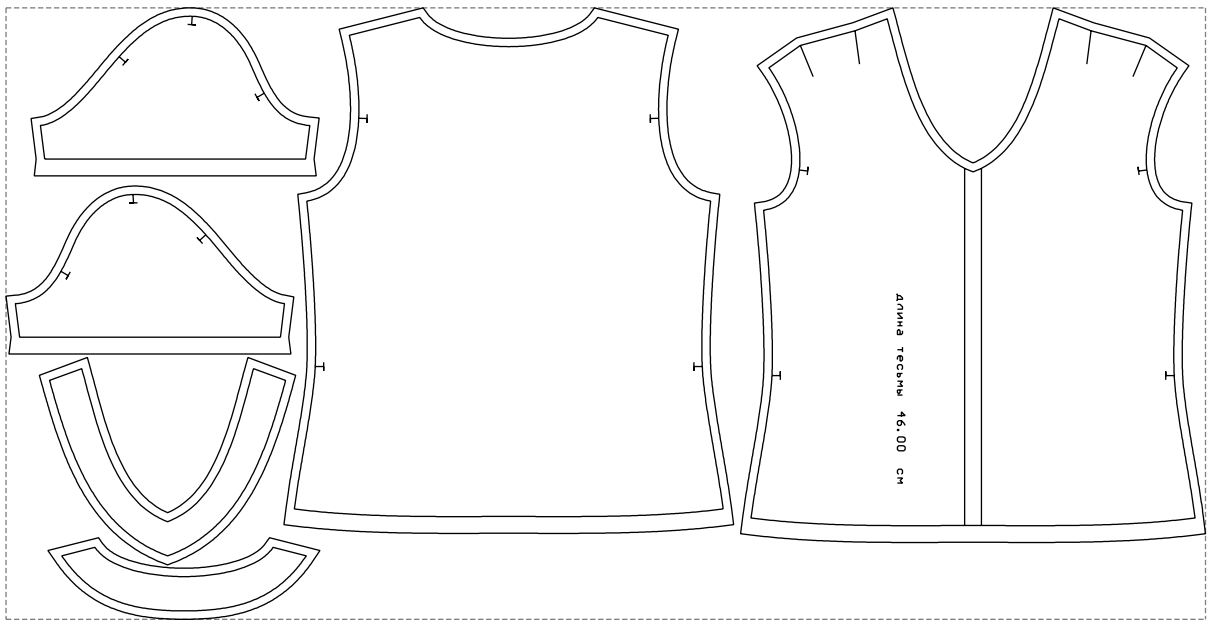

Not for print

Paper size: A4, size:1399.00 x636.80 mm

# Example

size:1428.64 x728.33 mm

Maneken =1 ver.0

rz\_1=170

rz\_16=96

rz\_17=82

rz\_18=76

rz\_19=104

rz\_20=101.8

---

. . . . .  
. . . . .  
. . . . .