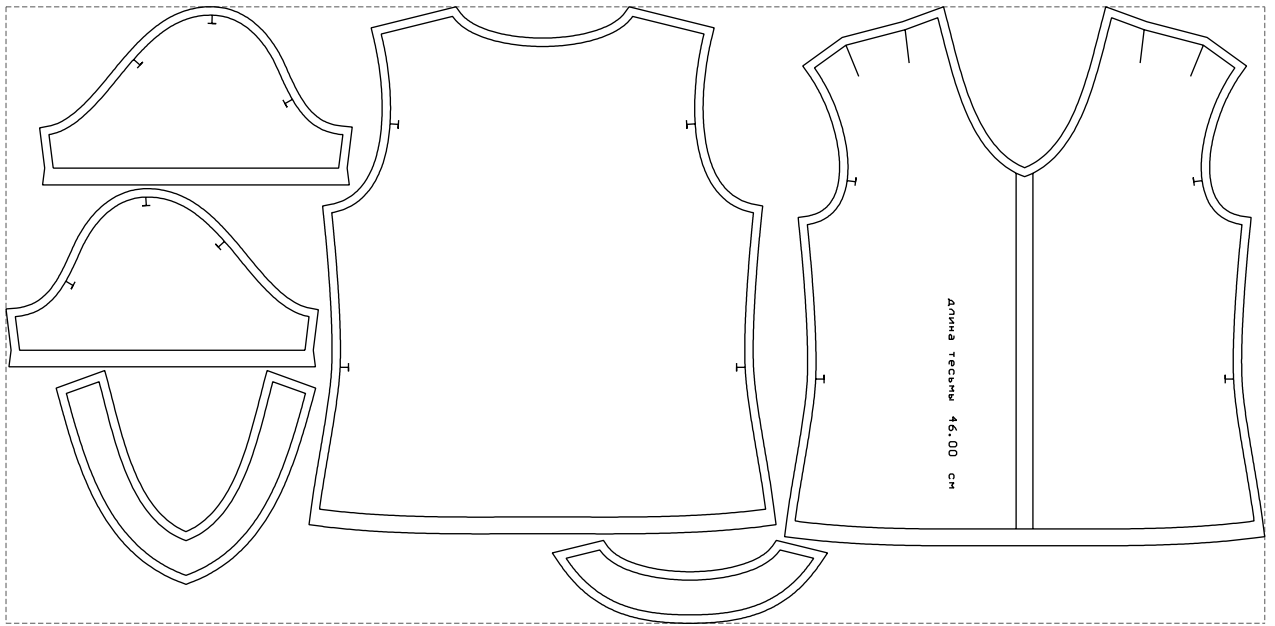

Not for print

Paper size: A4, size:1399.00 x642.08 mm

# Example

size:1499.00 x734.39 mm

Maneken =1 ver.0

rz\_1=170

rz\_16=100

rz\_17=85.4

rz\_18=80.2

rz\_19=108

rz\_20=105.4

---

. . . . .  
. . . . .  
. . . . .