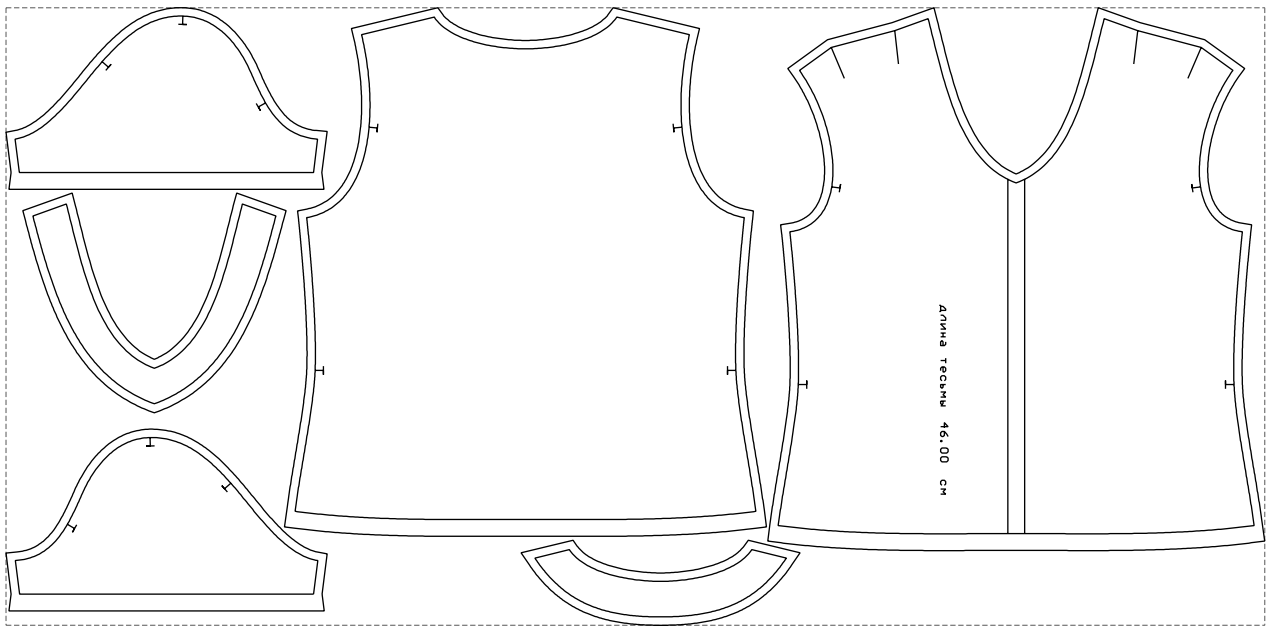

Not for print

Paper size: A4, size:1399.00 x646.69 mm

# Example

size:1499.00 x735.68 mm

Maneken =1 ver.0

rz\_1=170

rz\_16=104

rz\_17=88.9

rz\_18=84.4

rz\_19=112