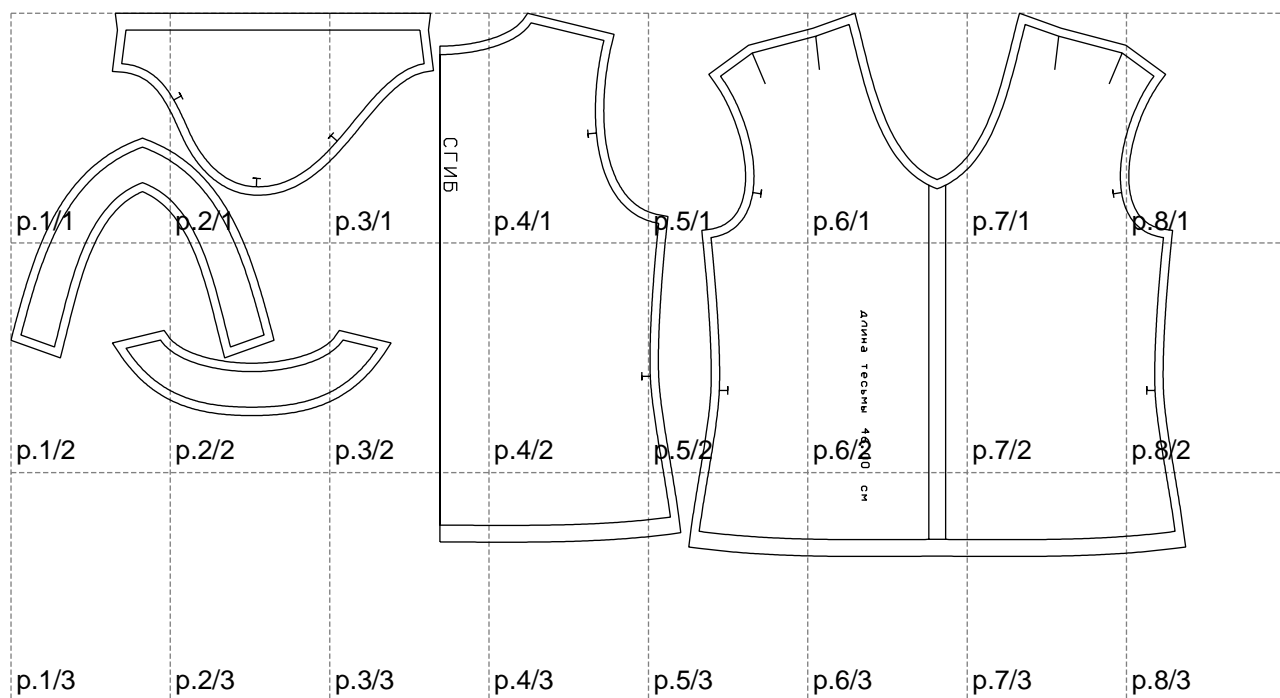

Not for print

Paper size: A4, size:1399.00 x646.69 mm

# Example

size:1499.00 x735.68 mm

Maneken =1 ver.0

rz\_1=170

rz\_16=104

rz\_17=88.9

rz\_18=84.4

rz\_19=112

rz\_20=109.3

---

. . . . .  
. . . . .  
. . . . .