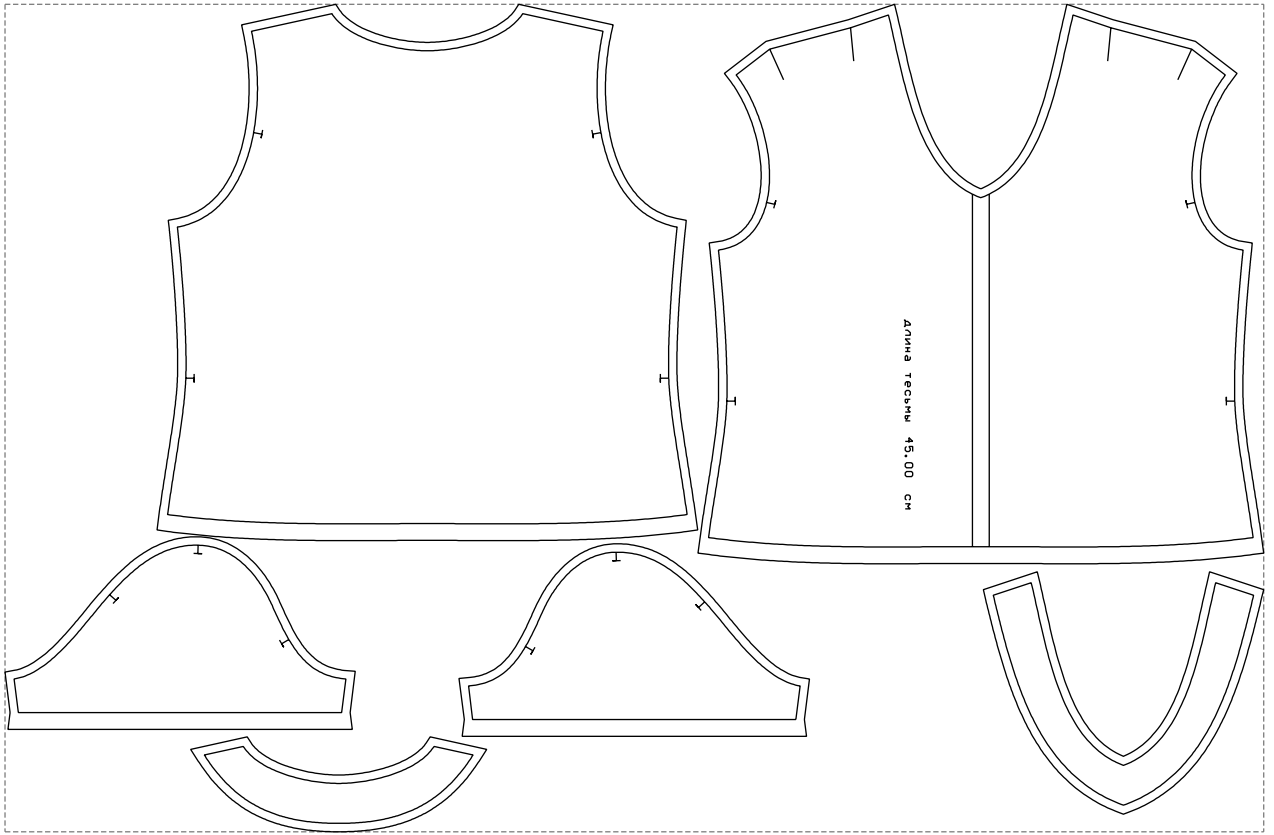

Not for print

Paper size: A4, size:1399.00 x715.12 mm

# Example

size:1499.00 x985.76 mm

Maneken =1 ver.0

rz\_1=170

rz\_16=120

rz\_17=104

rz\_18=103.6

rz\_19=128

rz\_20=125.1

---

. . . . .  
. . . . .  
. . . . .