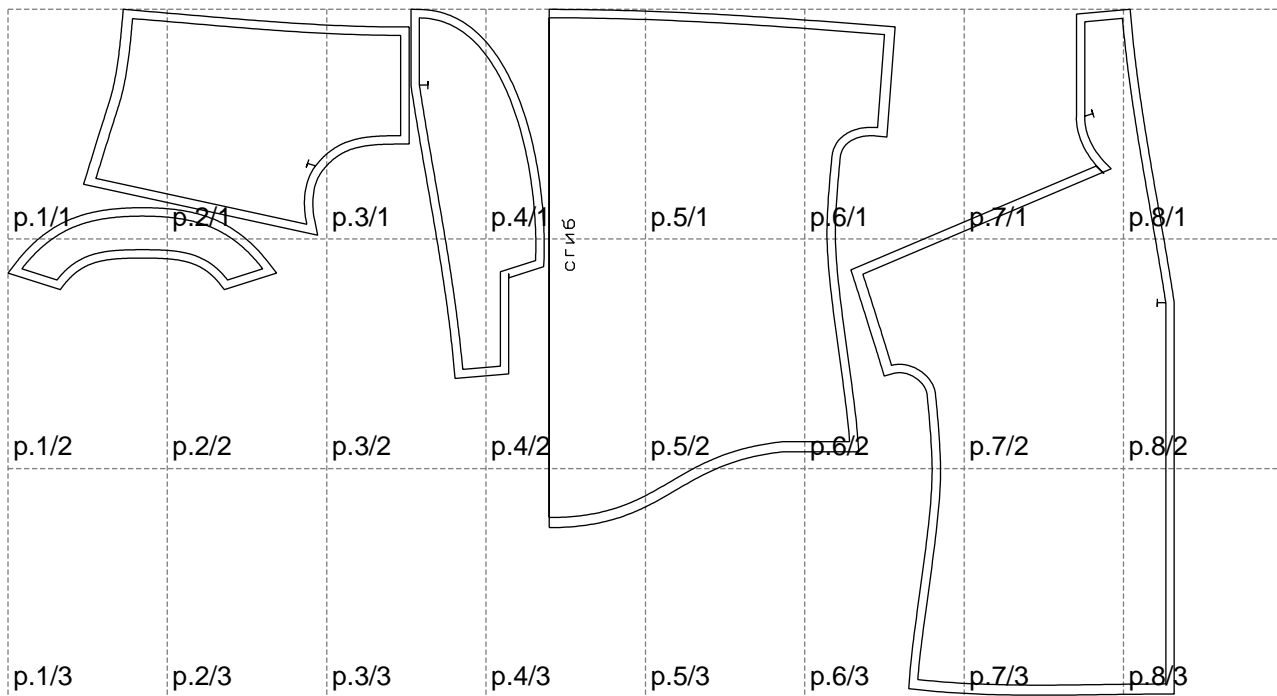

Not for print

Paper size: A4, size:1388.92 x816.70 mm

# Example

size:1499.00 x1309.12 mm

Maneken =1 ver.0

rz\_1=170

rz\_16=88

rz\_17=75.6

rz\_18=67.6

rz\_19=96

rz\_20=94.6

---

. . . . .  
. . . . .  
. . . . .