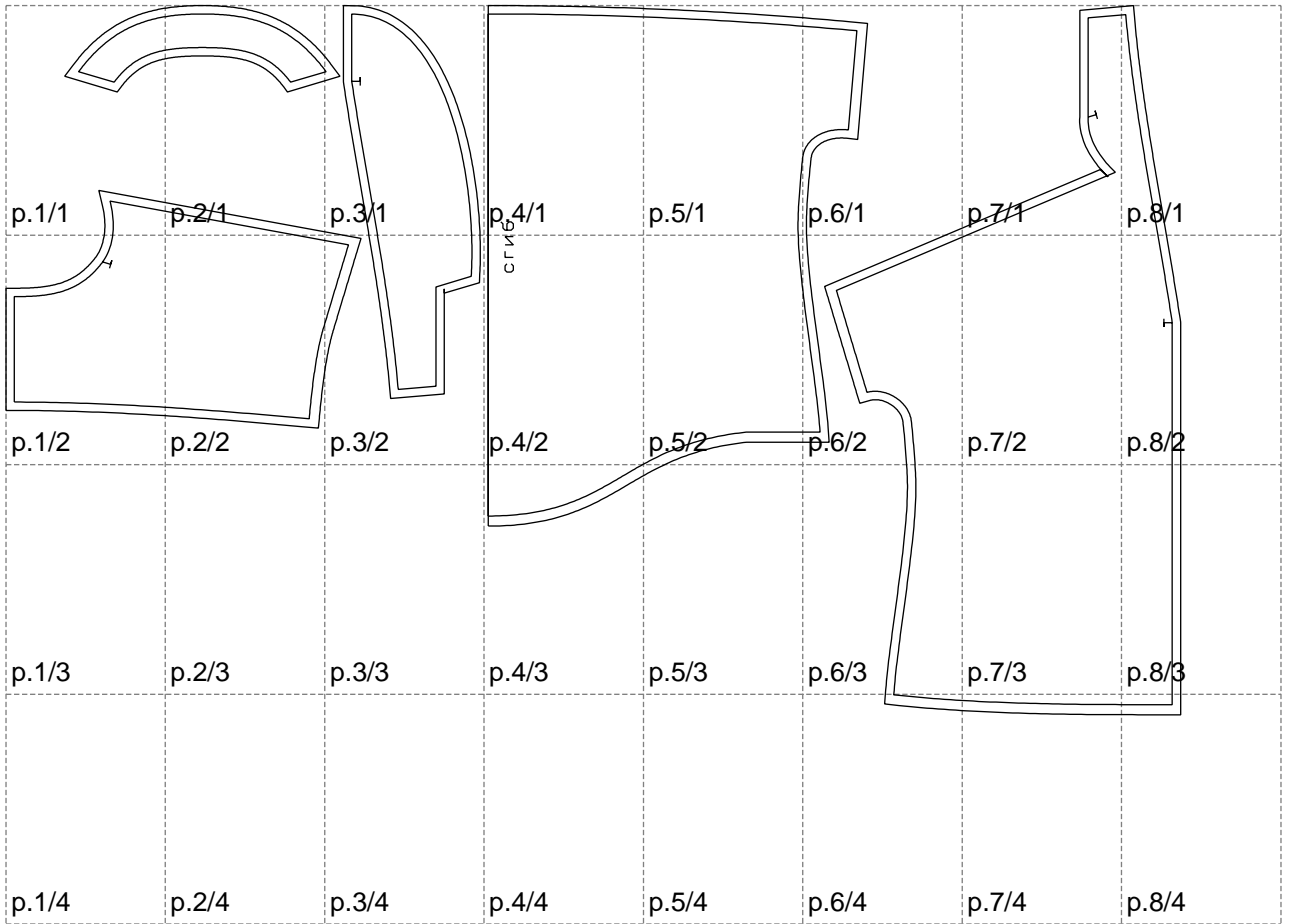

Not for print

Paper size: A4, size:1399.00 x844.48 mm

# Example

size:1499.00 x1448.82 mm

Maneken =1 ver.0

rz\_1=170

rz\_16=100

rz\_17=85.4

rz\_18=80.2

rz\_19=108

rz\_20=105.4

---

. . . . .  
. . . . .  
. . . . .