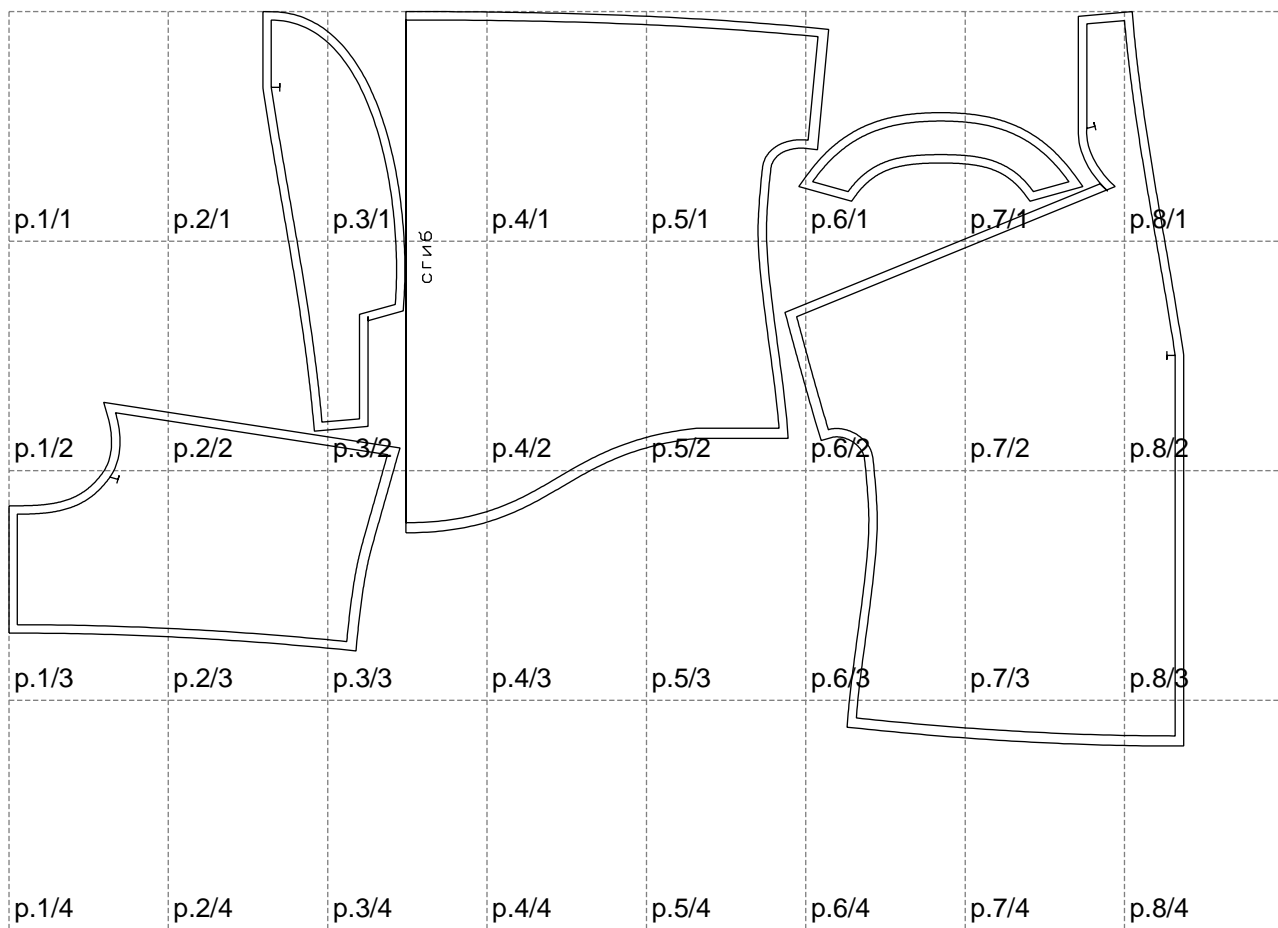

Not for print

Paper size: A4, size:1399.00 x874.58 mm

# Example

size:1488.97 x1476.36 mm

Maneken =1 ver.0

rz\_1=170

rz\_16=116

rz\_17=100

rz\_18=98.8

rz\_19=124

rz\_20=121

---

. . . . .  
. . . . .  
. . . . .