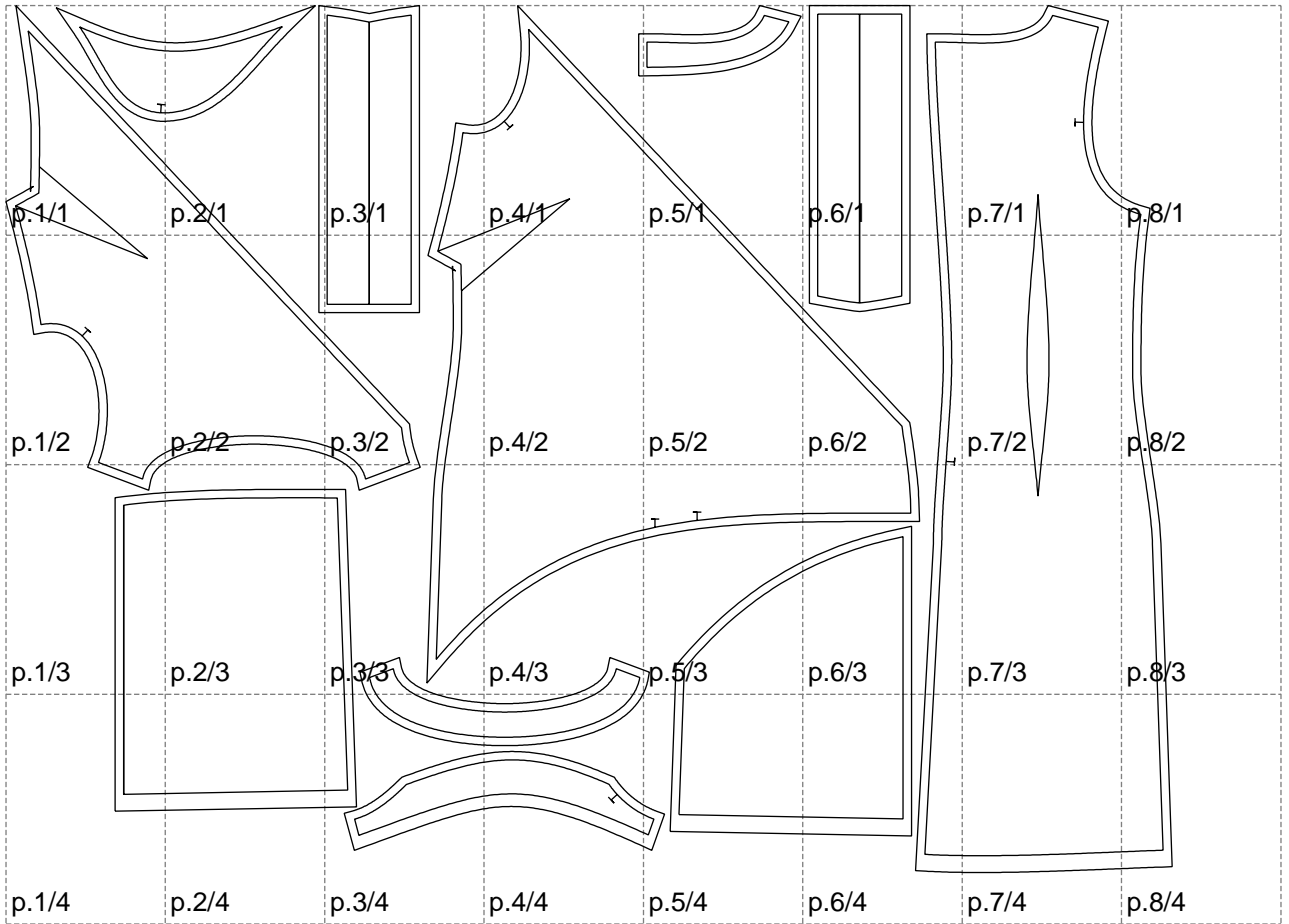

Not for print

Paper size: A4, size:1388.94 x1032.33 mm

# Example

size:1488.99 x1281.53 mm

Maneken =1 ver.0

rz\_1=170

rz\_16=92

rz\_17=78.8

rz\_18=71.8

rz\_19=100

rz\_20=98.1

---

. . . . .  
. . . . .  
. . . . .