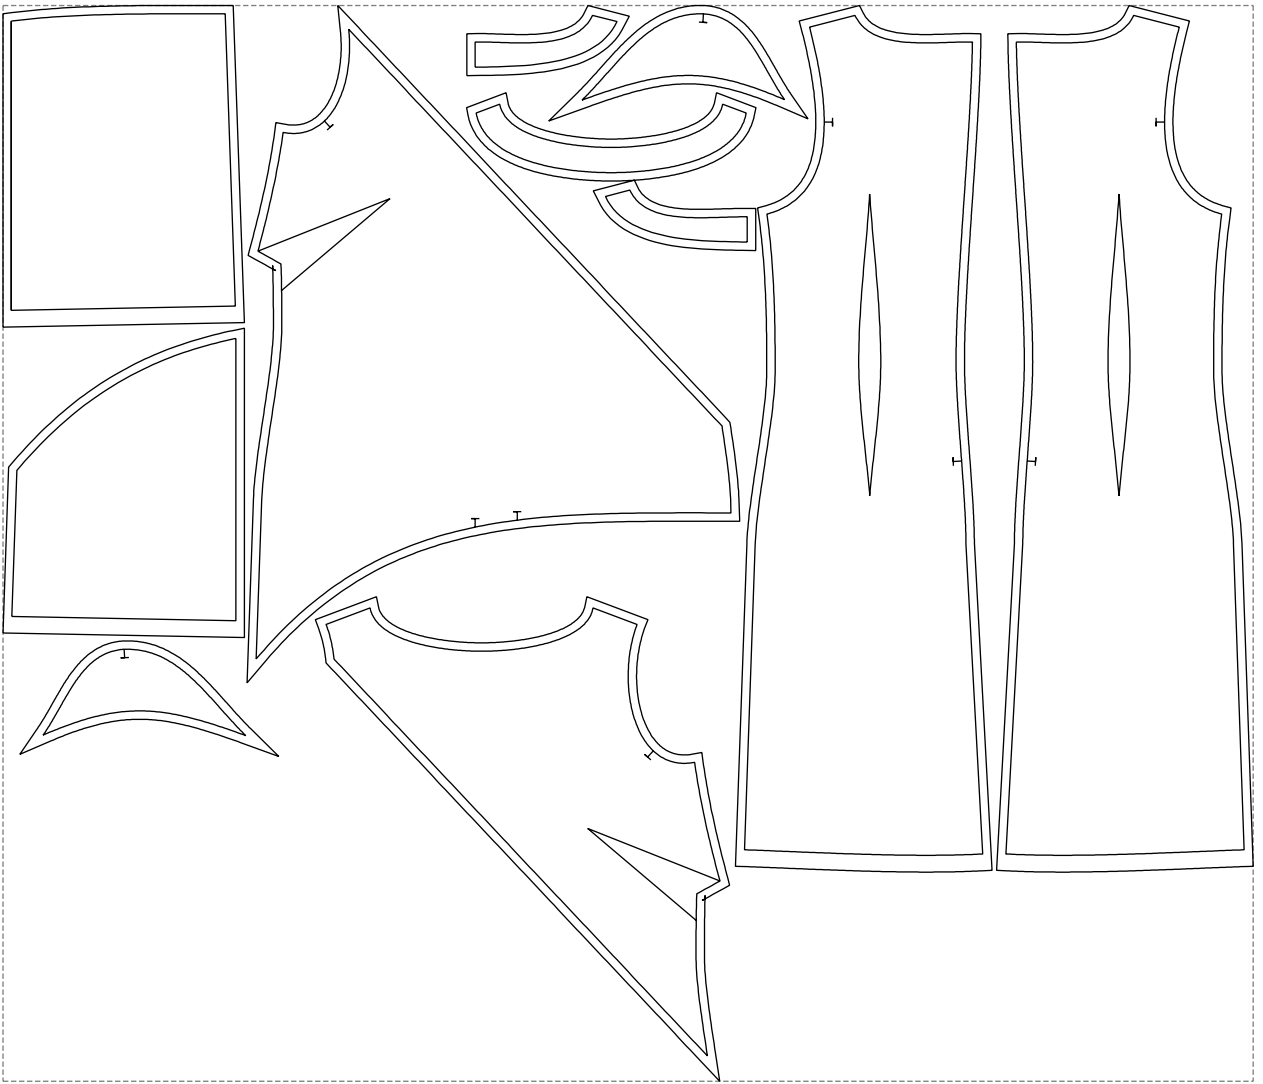

# Example

size:1488.99 x1281.53 mm

Maneken =1 ver.0

rz\_1=170

rz\_16=92

rz\_17=78.8

rz\_18=71.8

rz\_19=100