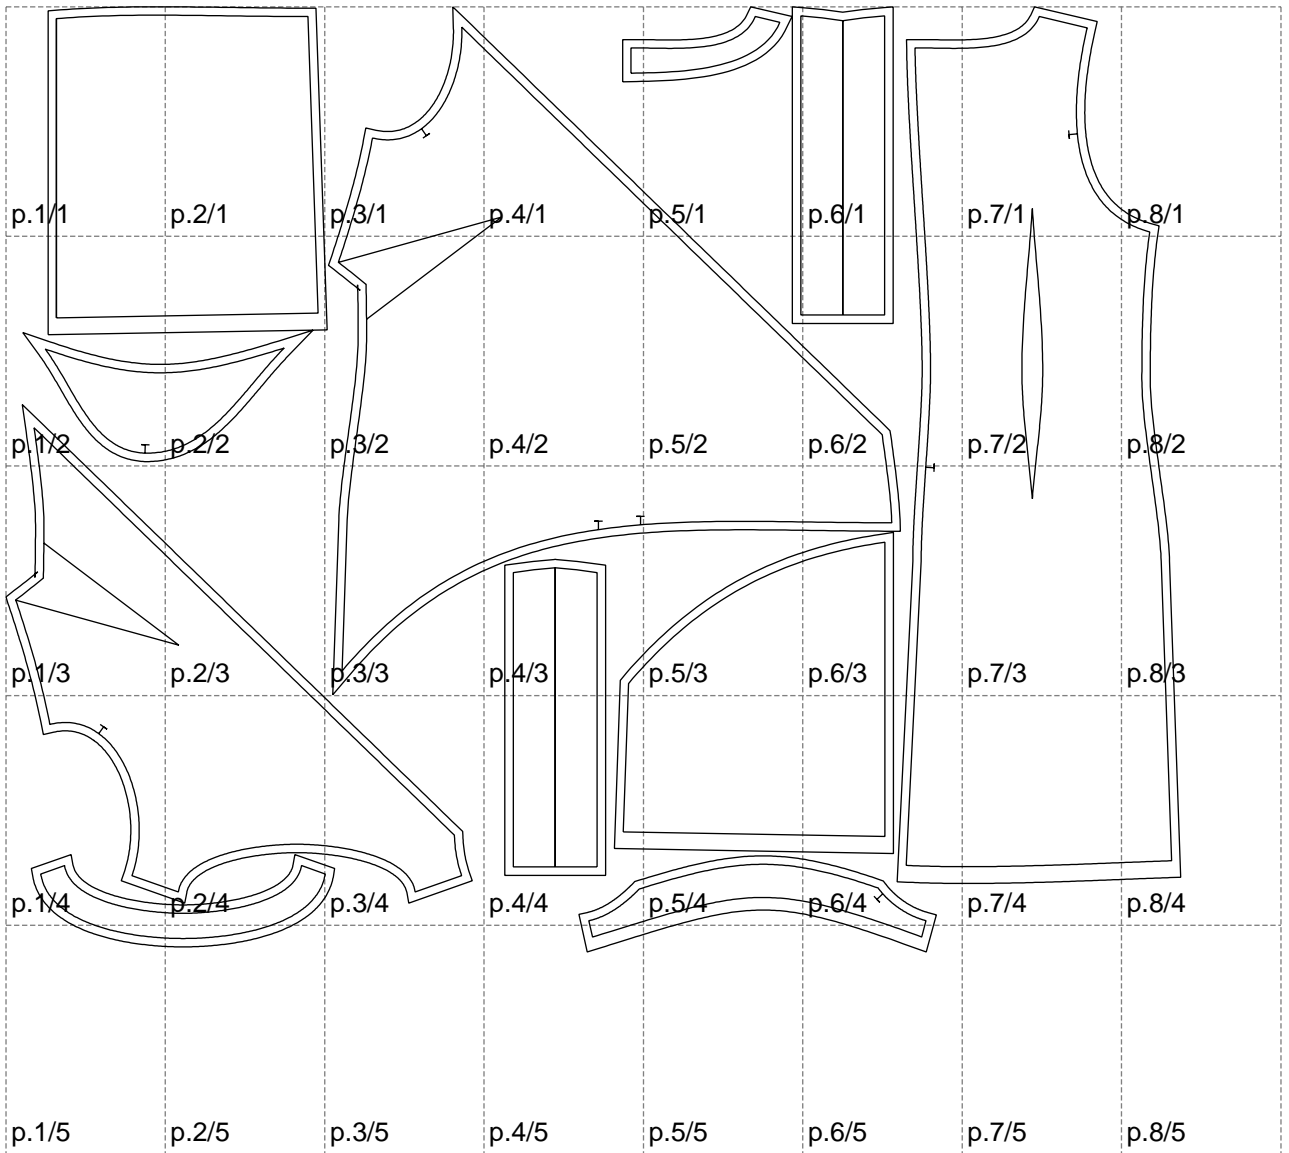

Not for print

Paper size: A4, size:1399.00 x1125.61 mm

# Example

size:1499.00 x1422.43 mm

Maneken =1 ver.0

rz\_1=170

rz\_16=108

rz\_17=92.5

rz\_18=89.2

rz\_19=116

rz\_20=113

---

. . . . .  
. . . . .  
. . . . .