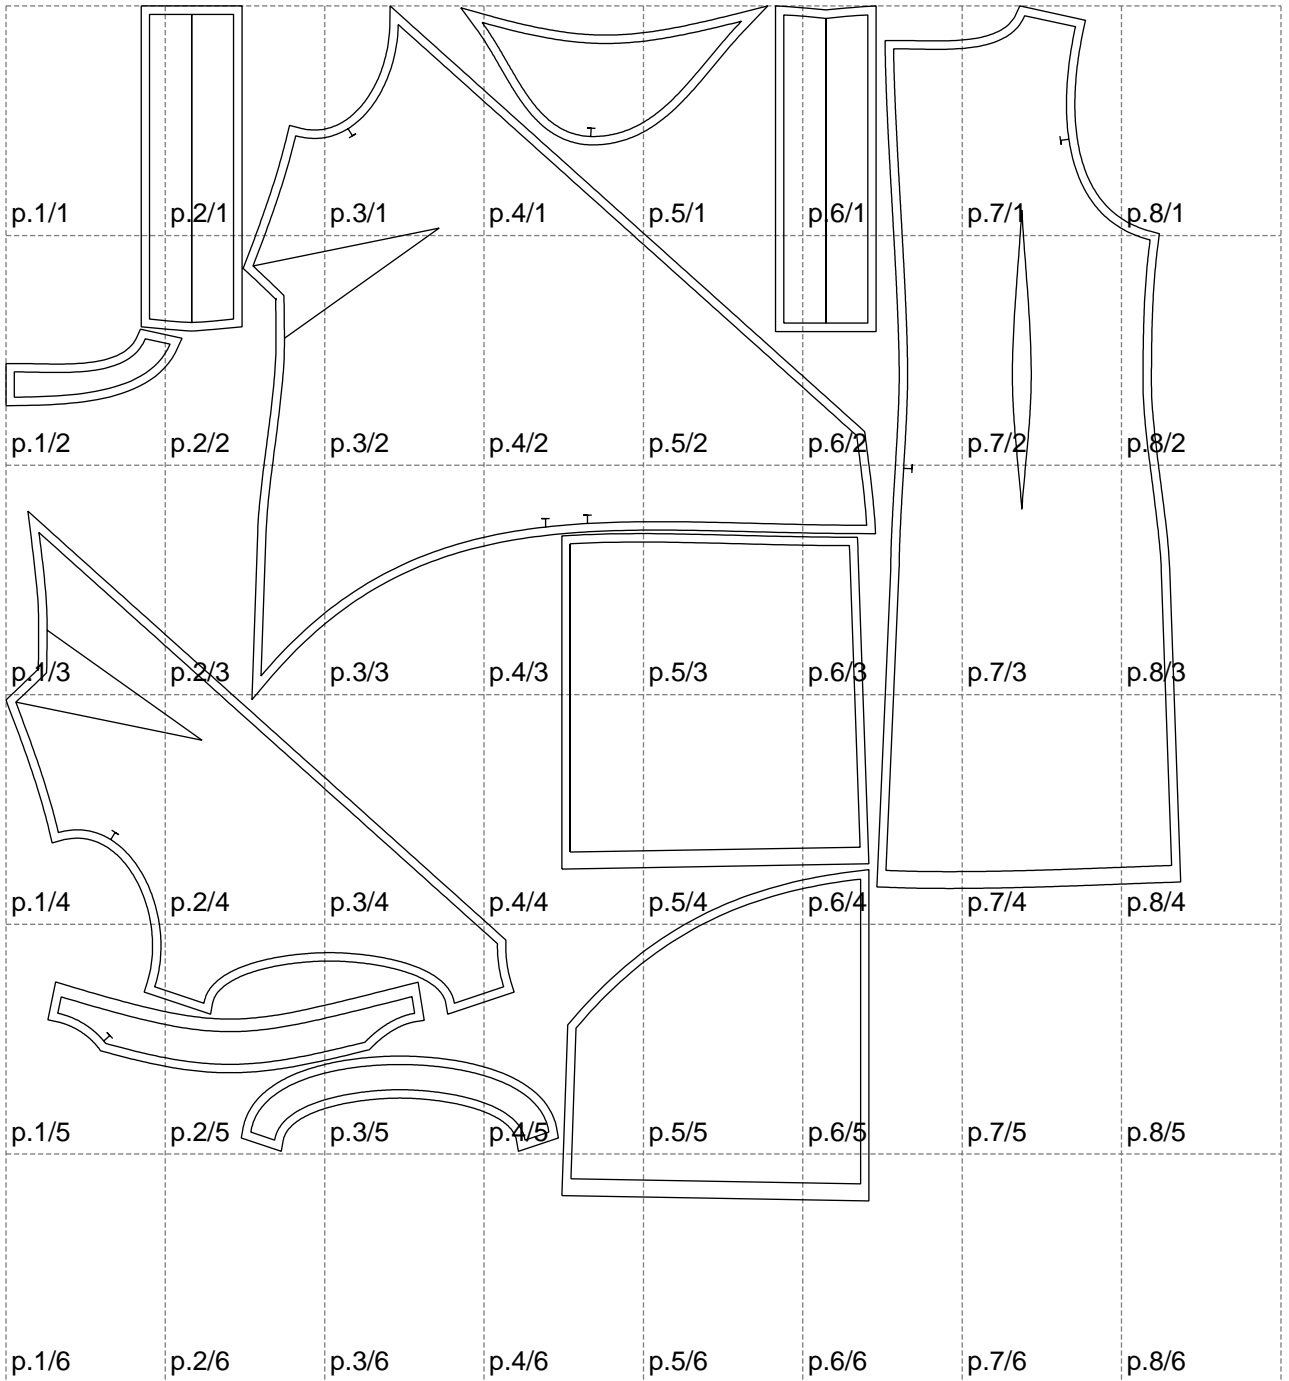

Not for print

Paper size: A4, size:1399.00 x1422.84 mm

# Example

size:1499.00 x1442.34 mm

Maneken =1 ver.0

rz\_1=170

rz\_16=120

rz\_17=104

rz\_18=103.6

rz\_19=128

rz\_20=125.1

---

. . . . .  
. . . . .  
. . . . .