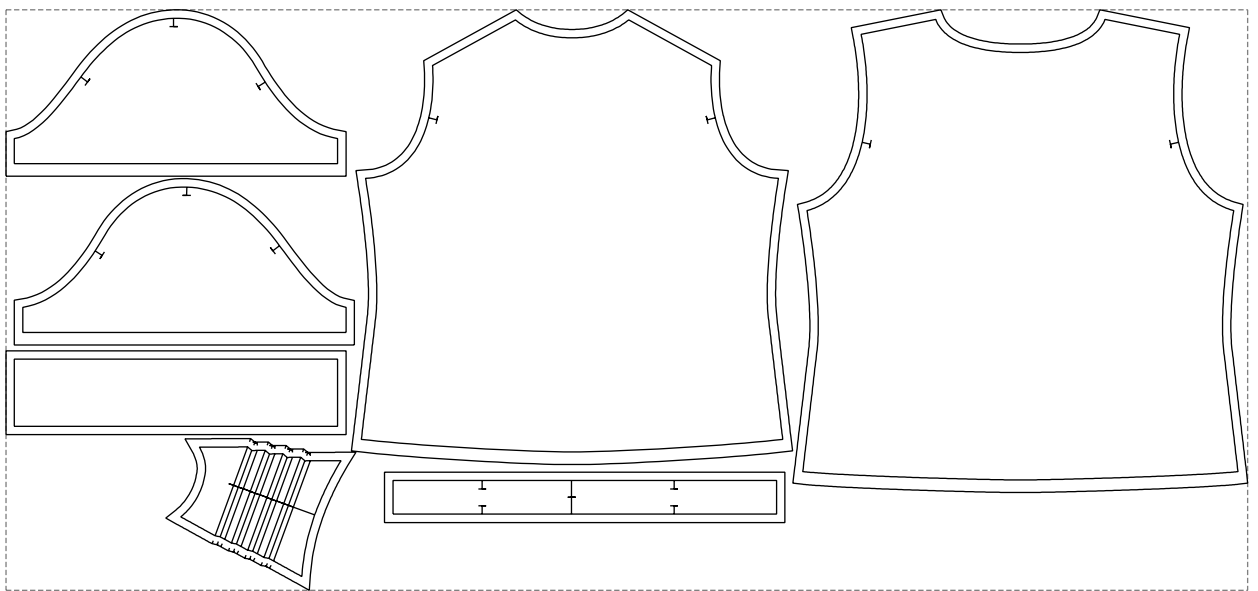

Not for print

Paper size: A4, size:1358.84 x574.99 mm

# Example

size:1478.93 x691.41 mm

Maneken =1 ver.0

rz\_1=170

rz\_16=108

rz\_17=92.5

rz\_18=89.2

rz\_19=116