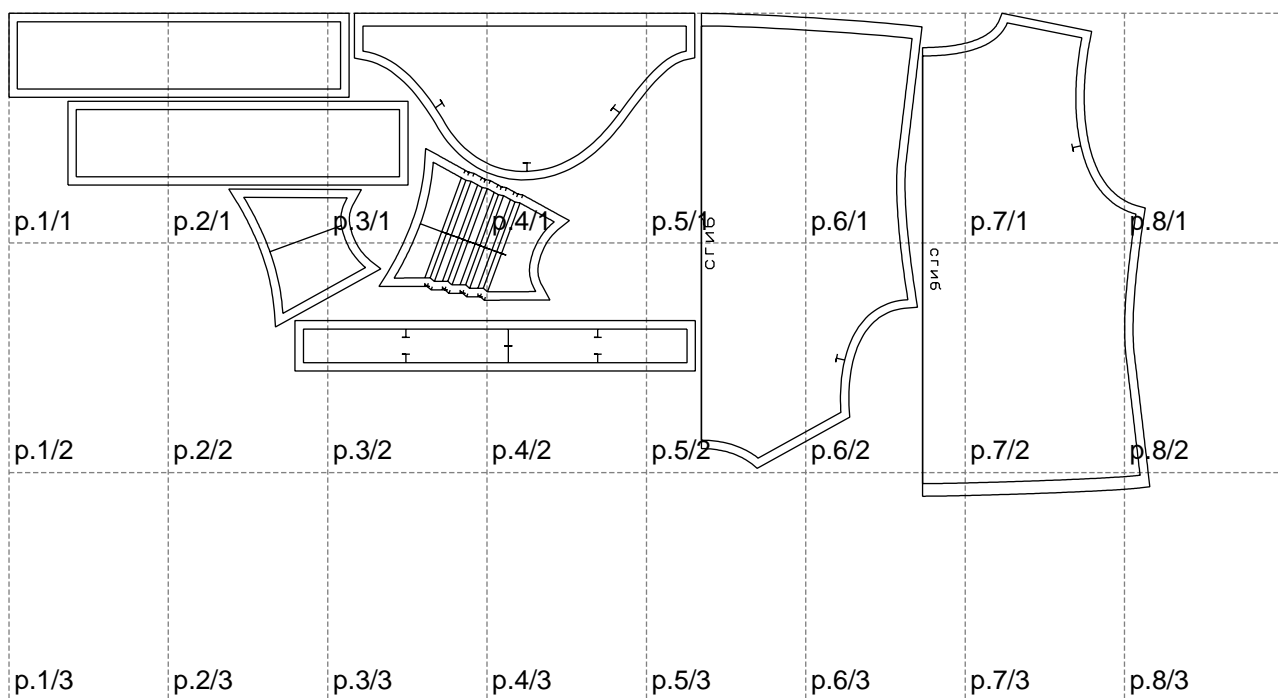

Not for print

Paper size: A4, size:1358.84 x574.99 mm

# Example

size:1478.93 x691.41 mm

Maneken =1 ver.0

rz\_1=170

rz\_16=108

rz\_17=92.5

rz\_18=89.2

rz\_19=116

rz\_20=113

---

. . . . .  
. . . . .  
. . . . .