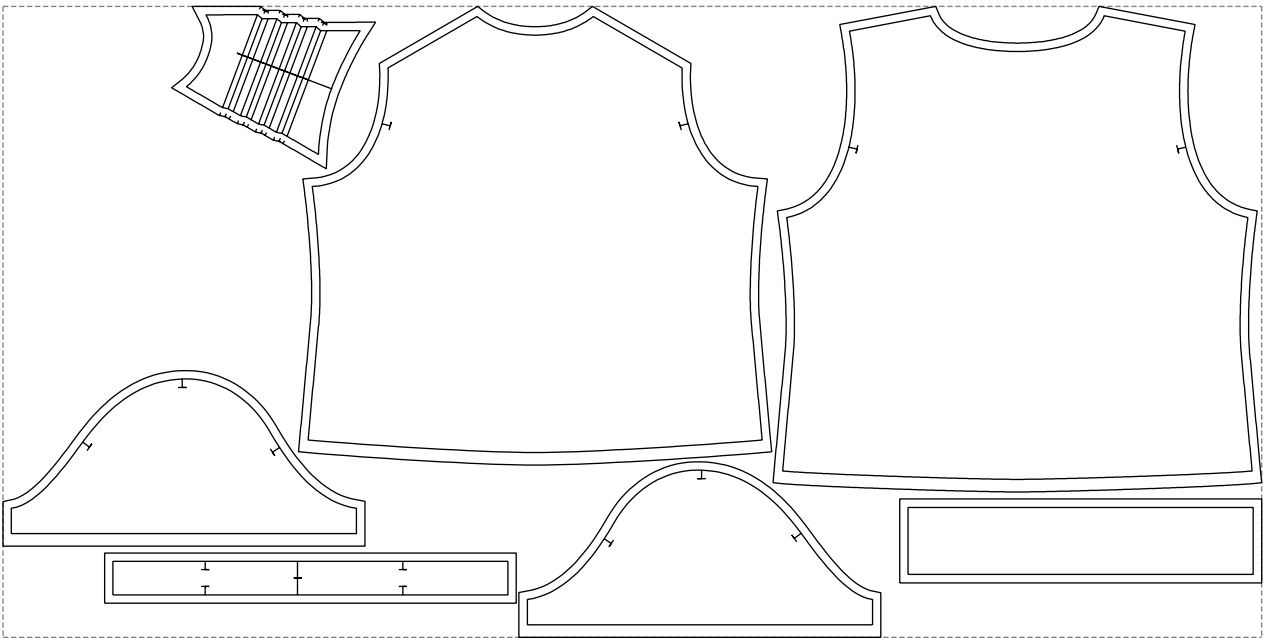

Not for print

Paper size: A4, size:1348.70 x578.54 mm

# Example

size:1499.00 x751.63 mm

Maneken =1 ver.0

rz\_1=170

rz\_16=116

rz\_17=100

rz\_18=98.8

rz\_19=124