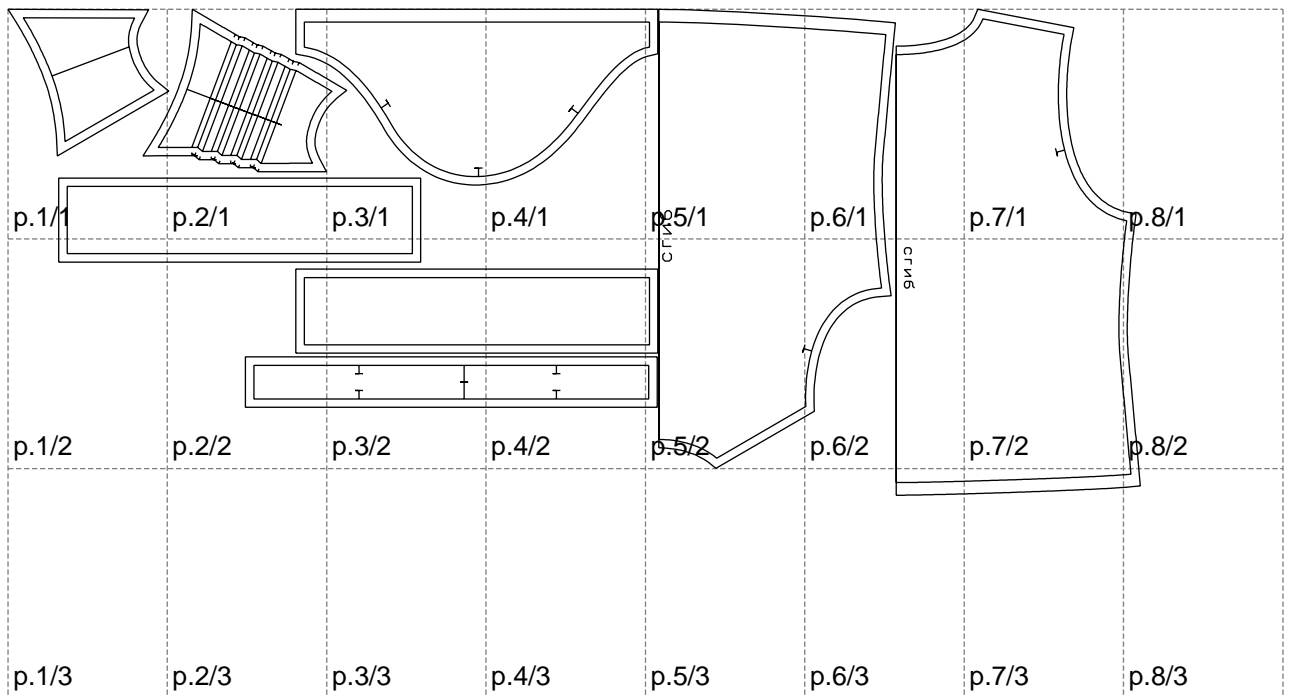

Not for print

Paper size: A4, size:1348.70 x578.54 mm

# Example

size:1499.00 x751.63 mm

Maneken =1 ver.0

rz\_1=170

rz\_16=116

rz\_17=100

rz\_18=98.8

rz\_19=124

rz\_20=121

---

. . . . .  
. . . . .  
. . . . .