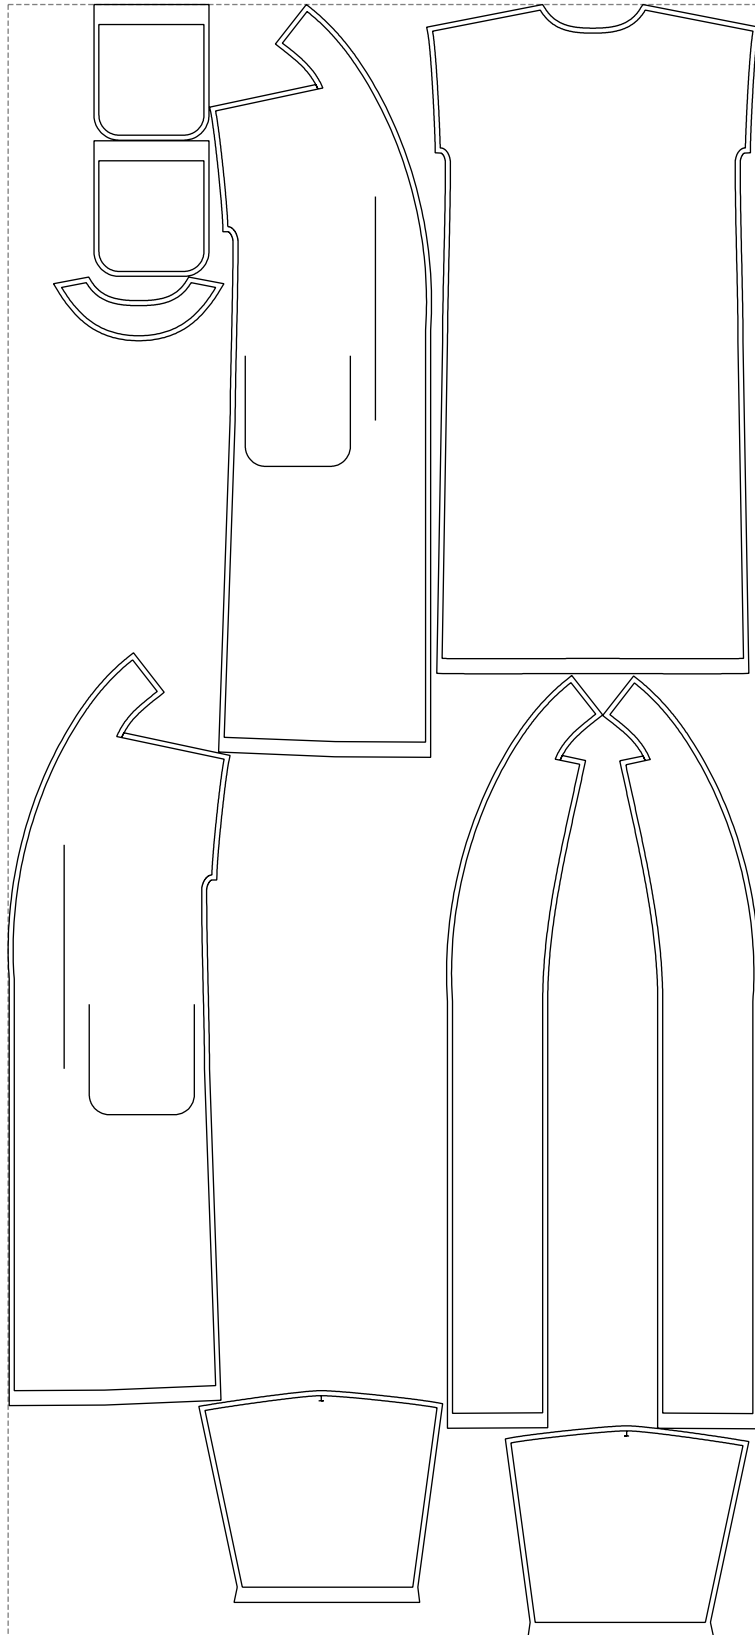

Not for print

Paper size: A4, size:1399.00 x1725.47 mm

# Example

size:1499.00 x3261.21 mm

Maneken =1 ver.0

rz\_1=170

rz\_16=96

rz\_17=82

rz\_18=76

rz\_19=104

rz\_20=101.8

---

. . . . .  
. . . . .  
. . . . .