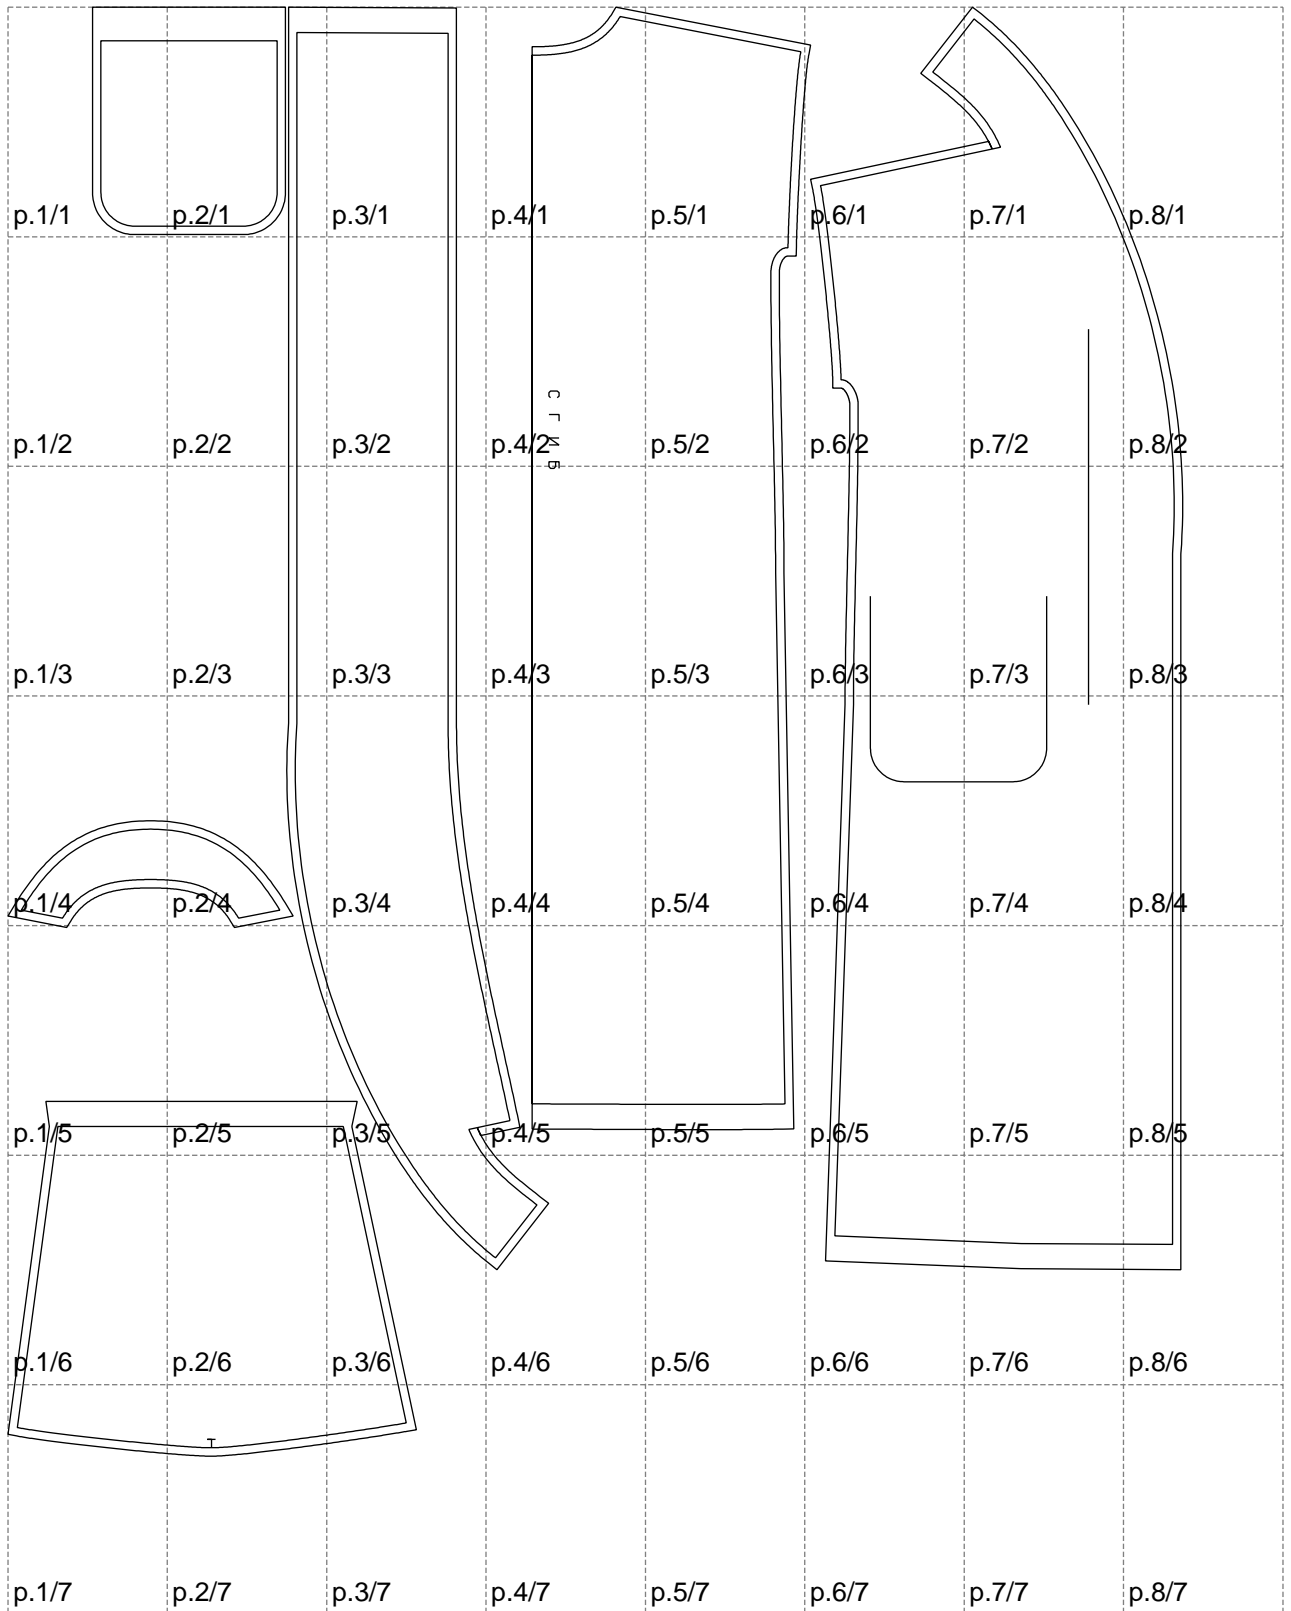

Not for print

Paper size: A4, size:1399.00 x1725.47 mm

# Example

size:1499.00 x3261.21 mm

Maneken =1 ver.0

rz\_1=170

rz\_16=96

rz\_17=82

rz\_18=76

rz\_19=104

rz\_20=101.8

---

. . . . .  
. . . . .  
. . . . .