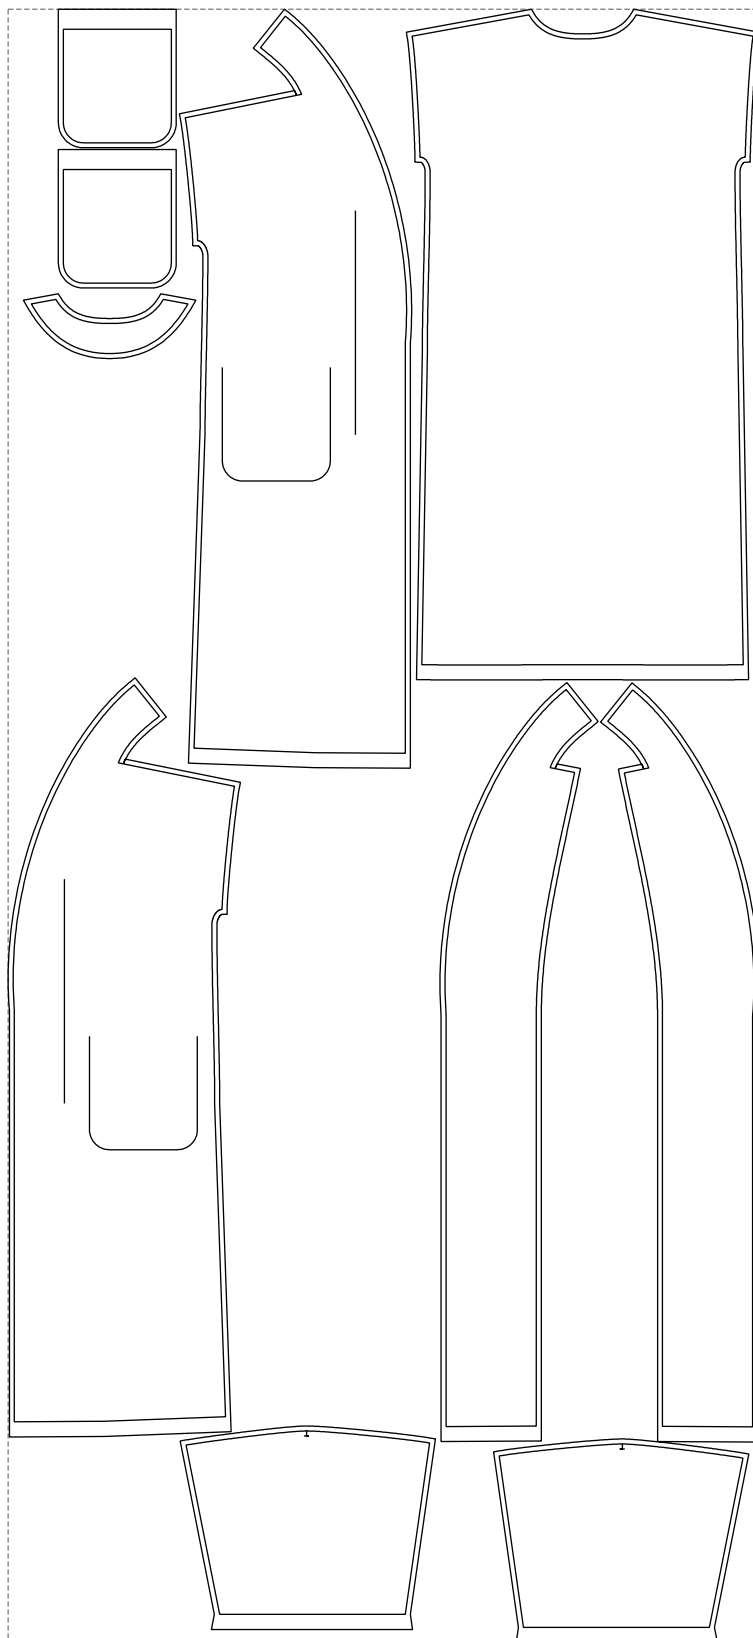

Not for print

Paper size: A4, size:1399.00 x1838.15 mm

# Example

size:1499.00 x3261.92 mm

Maneken =1 ver.0

rz\_1=170

rz\_16=104

rz\_17=88.9

rz\_18=84.4

rz\_19=112