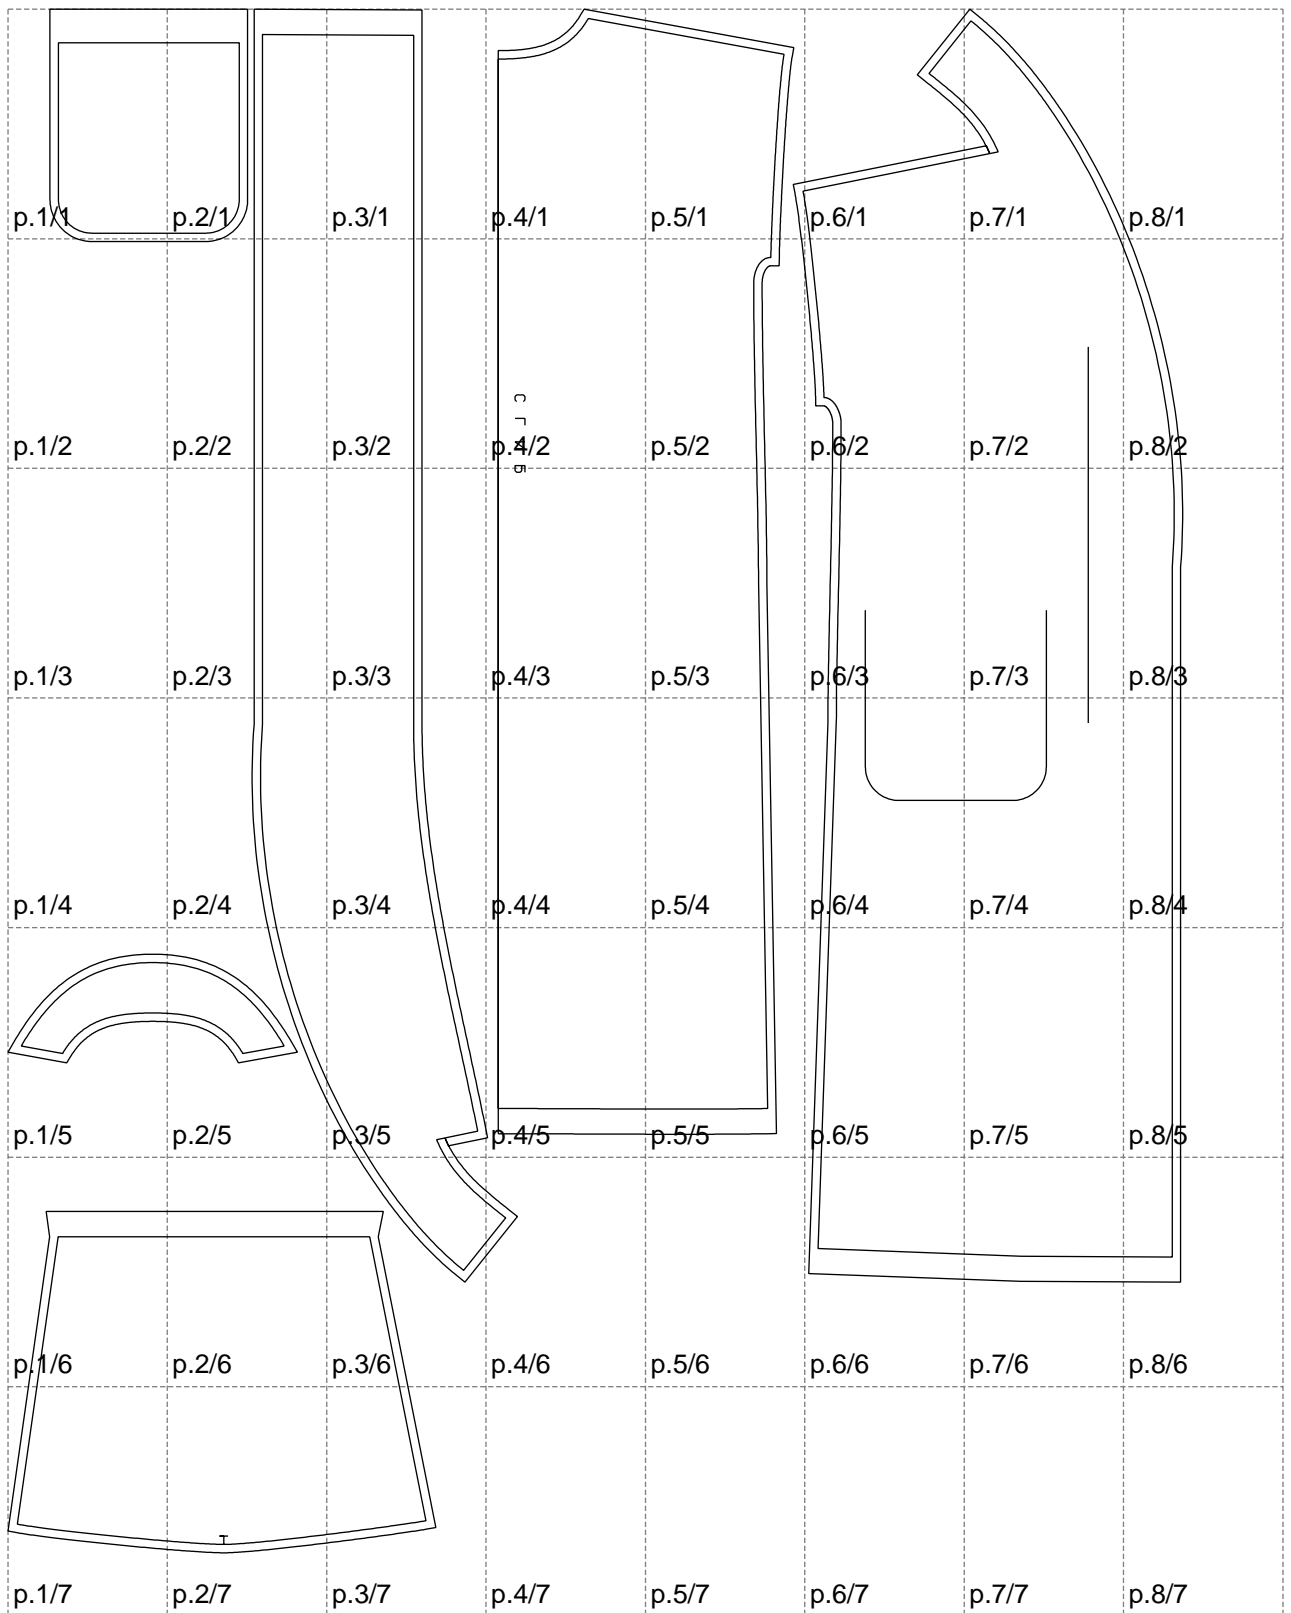

Not for print

Paper size: A4, size:1399.00 x1838.15 mm

# Example

size:1499.00 x3261.92 mm

Maneken =1 ver.0

rz\_1=170

rz\_16=104

rz\_17=88.9

rz\_18=84.4

rz\_19=112

rz\_20=109.3

---

. . . . .  
. . . . .  
. . . . .