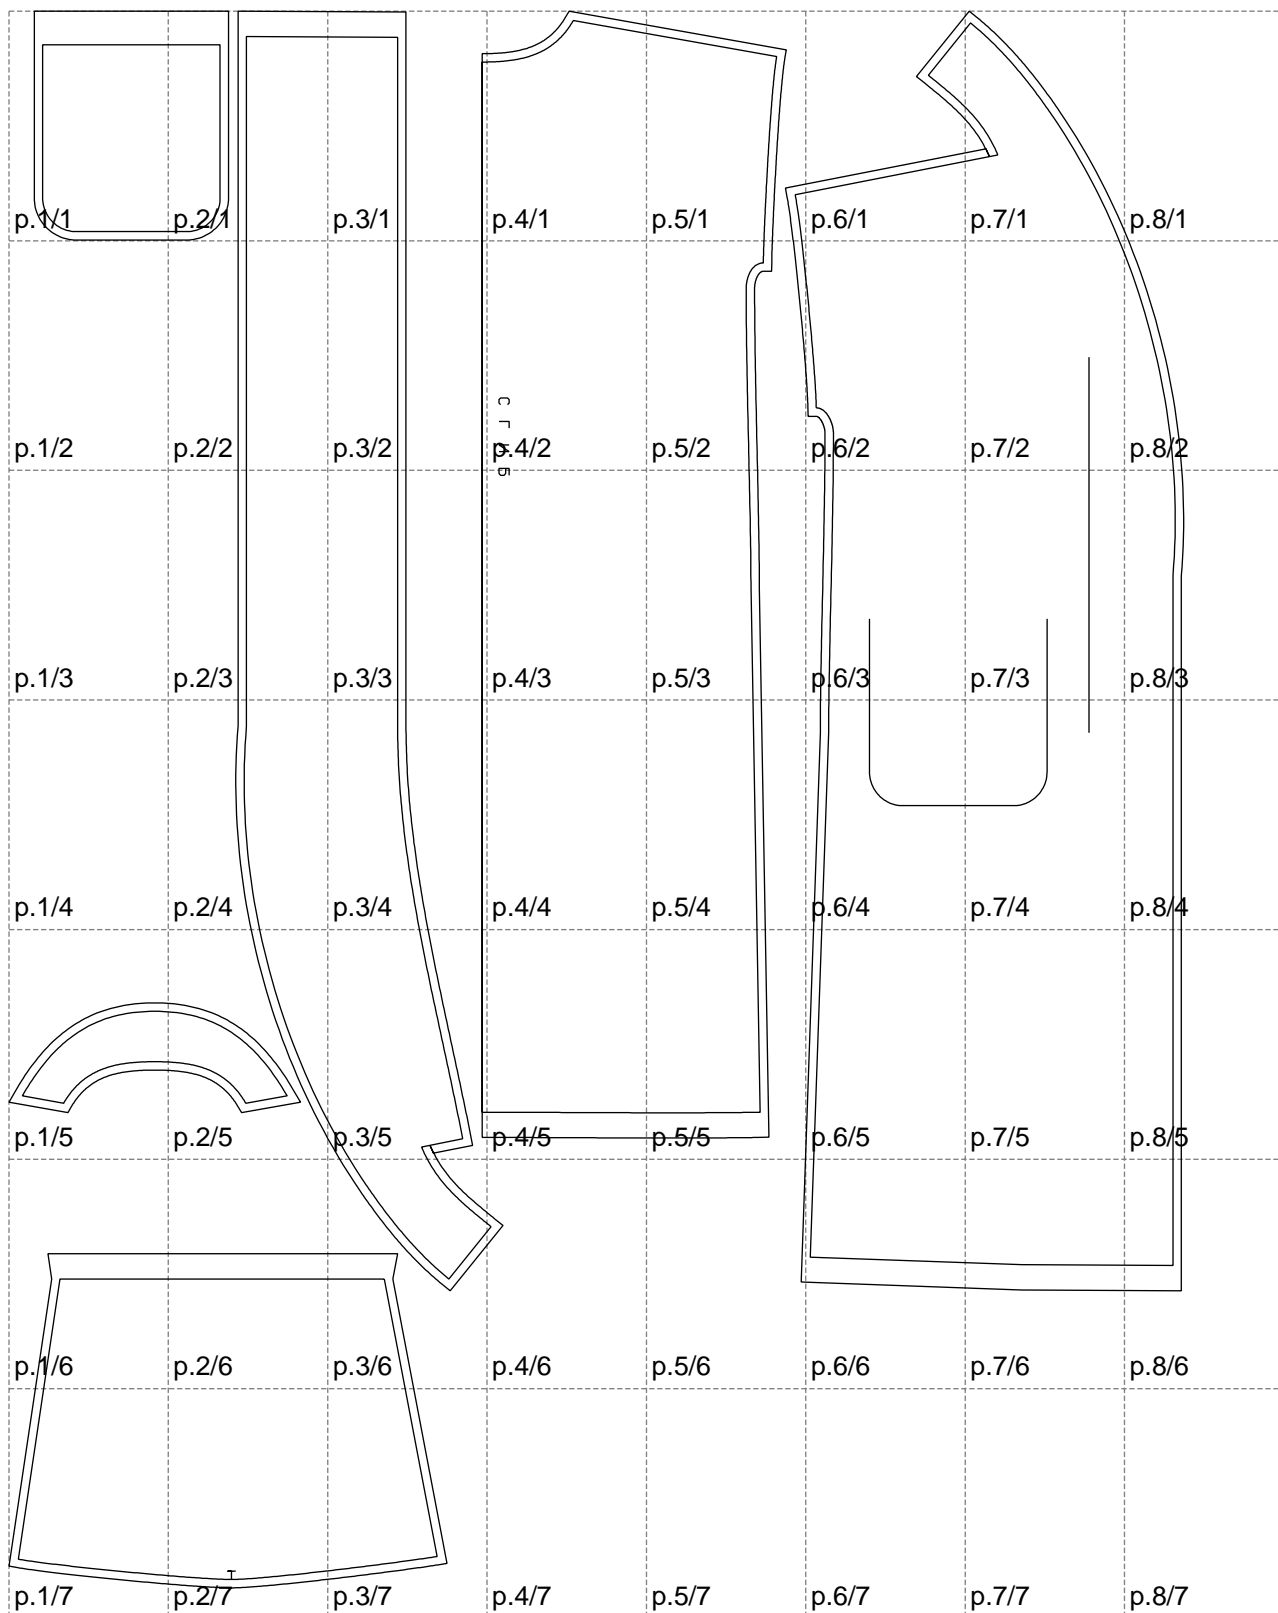

Not for print

Paper size: A4, size:1399.00 x1877.52 mm

# Example

size:1499.00 x3444.84 mm

Maneken =1 ver.0

rz\_1=170

rz\_16=108

rz\_17=92.5

rz\_18=89.2

rz\_19=116

rz\_20=113

---

. . . . .  
. . . . .  
. . . . .