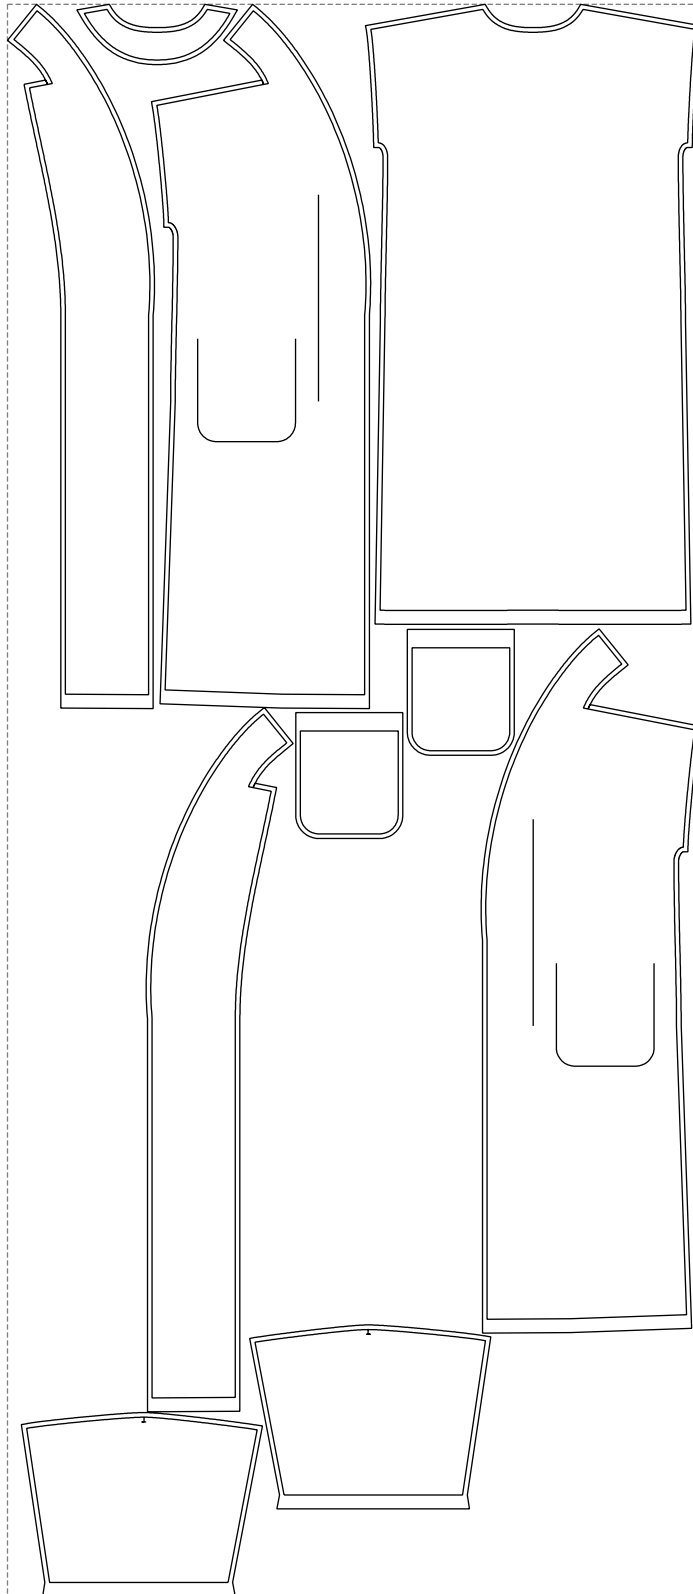

Not for print

Paper size: A4, size:1399.00 x1877.52 mm

# Example

size:1499.00 x3444.84 mm

Maneken =1 ver.0

rz\_1=170

rz\_16=108

rz\_17=92.5

rz\_18=89.2

rz\_19=116