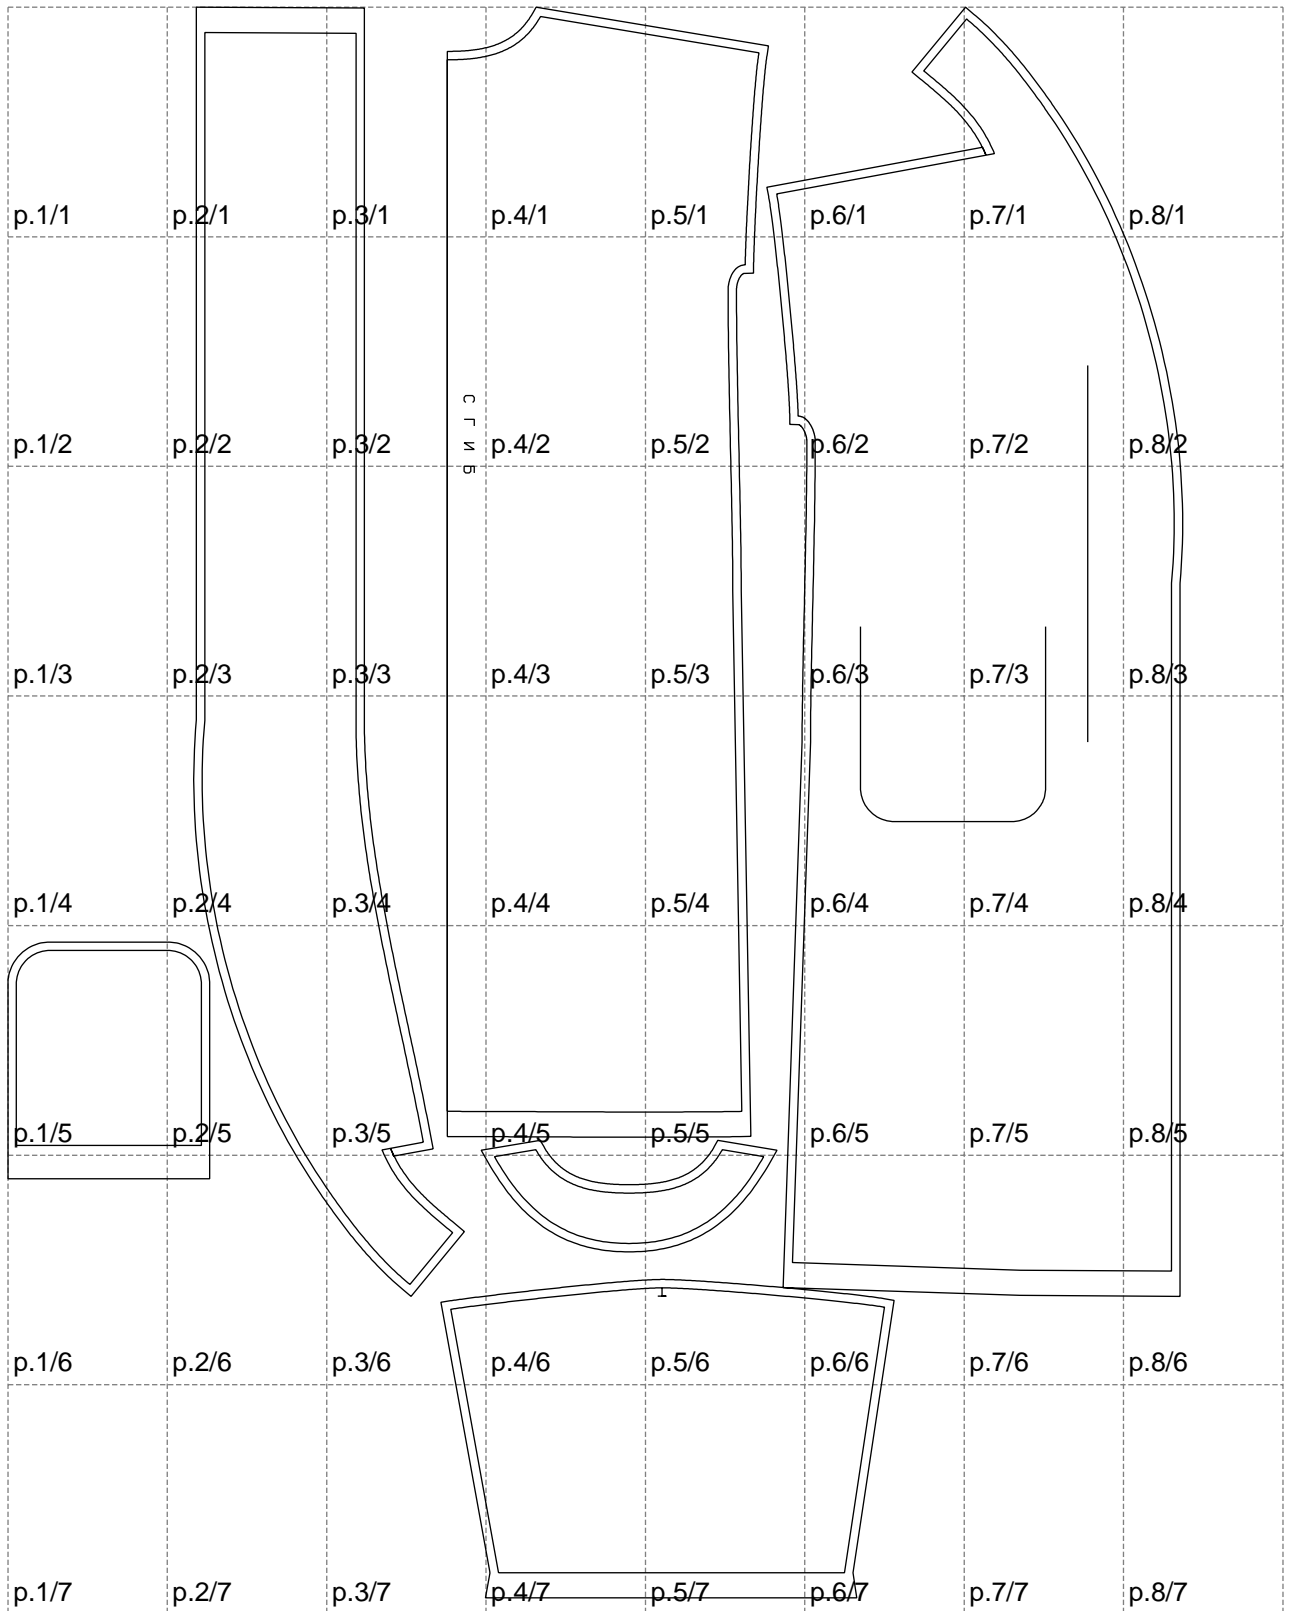

Not for print

Paper size: A4, size:1399.00 x1894.15 mm

# Example

size:1499.00 x3265.64 mm

Maneken =1 ver.0

rz\_1=170

rz\_16=116

rz\_17=100

rz\_18=98.8

rz\_19=124

rz\_20=121

---

. . . . .  
. . . . .  
. . . . .