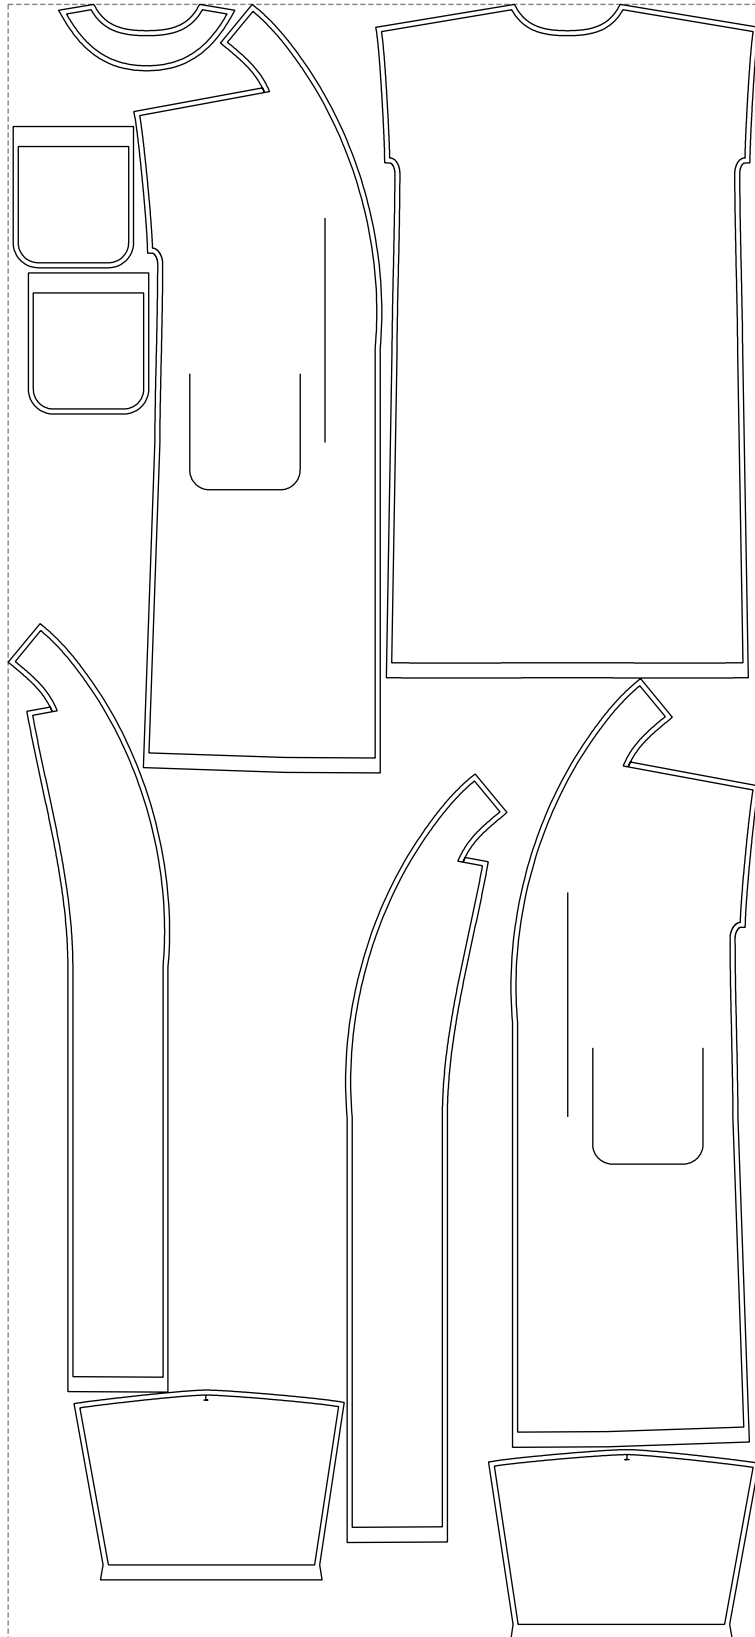

Not for print

Paper size: A4, size:1399.00 x1894.15 mm

# Example

size:1499.00 x3265.64 mm

Maneken =1 ver.0

rz\_1=170

rz\_16=116

rz\_17=100

rz\_18=98.8

rz\_19=124