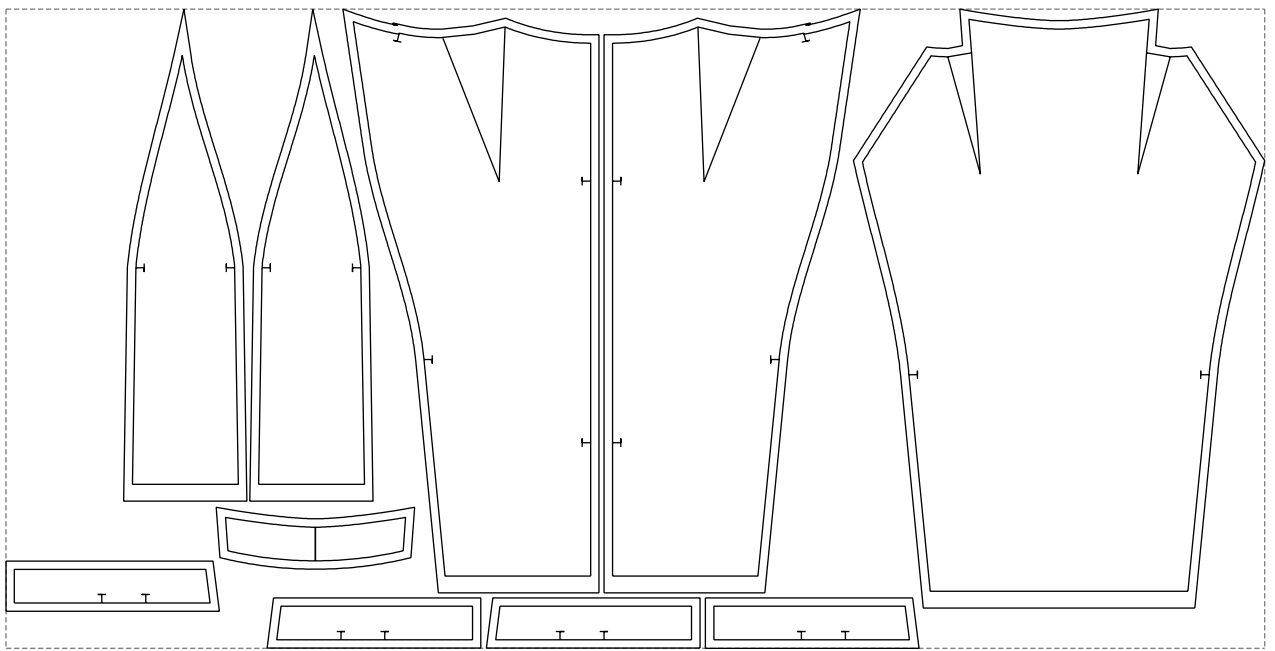

Not for print

Paper size: A4, size:1208.23 x713.58 mm

# Example

size:1499.00 x761.42 mm

Maneken =1 ver.0

rz\_1=170

rz\_16=88

rz\_17=75.6

rz\_18=67.6

rz\_19=96

rz\_20=94.6

---

. . . . .  
. . . . .  
. . . . .