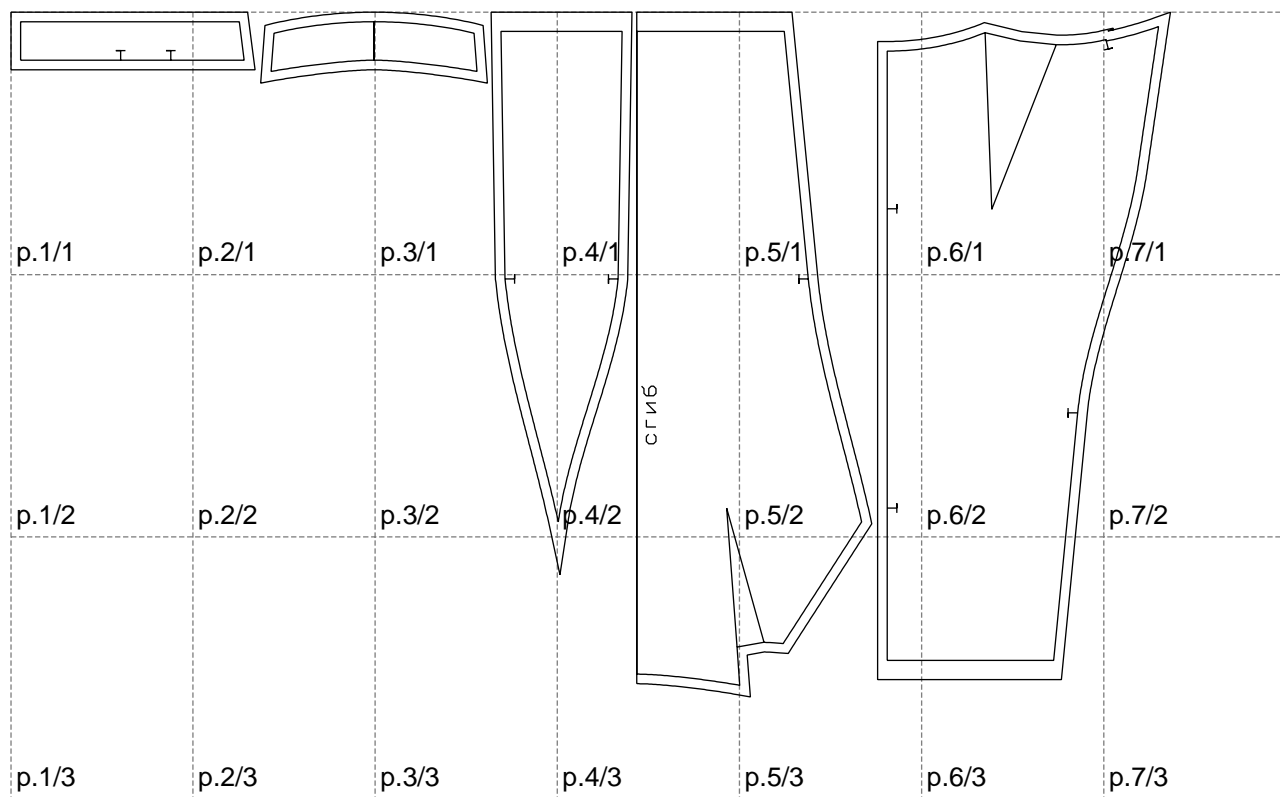

Not for print

Paper size: A4, size:1208.23 x713.58 mm

# Example

size:1499.00 x761.42 mm

Maneken =1 ver.0

rz\_1=170

rz\_16=88

rz\_17=75.6

rz\_18=67.6

rz\_19=96

rz\_20=94.6

---

. . . . .  
. . . . .  
. . . . .