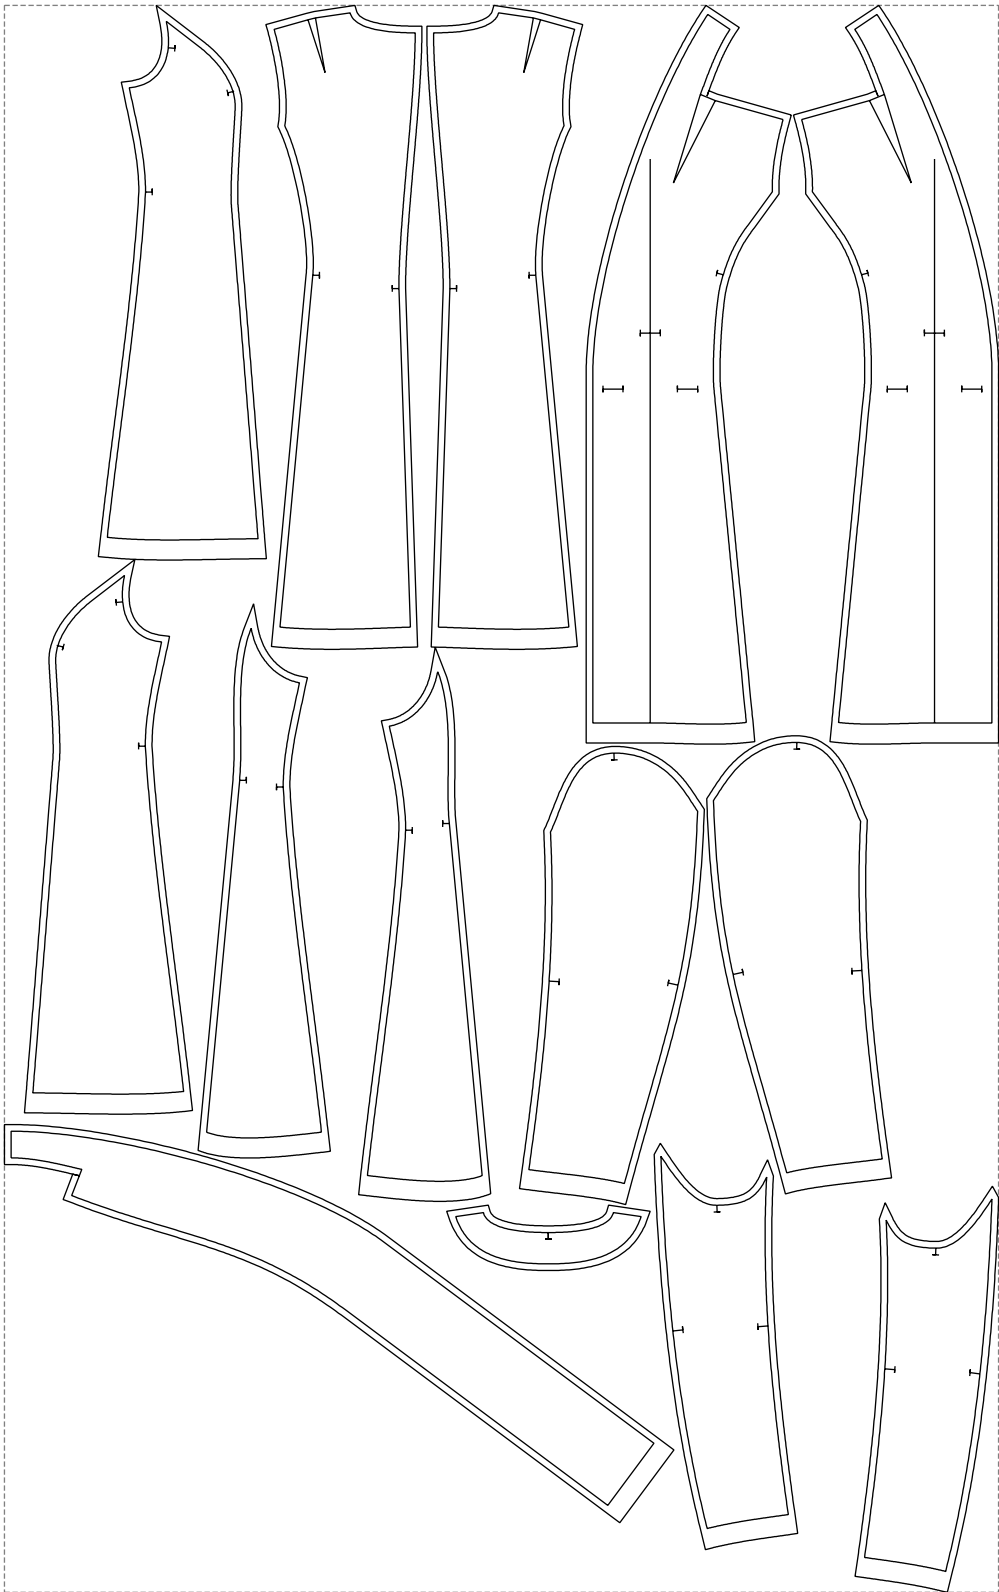

Not for print

Paper size: A4, size:1399.00 x1417.77 mm

# Example

size:1488.87 x2377.34 mm

Maneken =1 ver.0

rz\_1=170

rz\_16=88

rz\_17=75.6

rz\_18=67.6

rz\_19=96

rz\_20=94.6

---

. . . . .  
. . . . .  
. . . . .