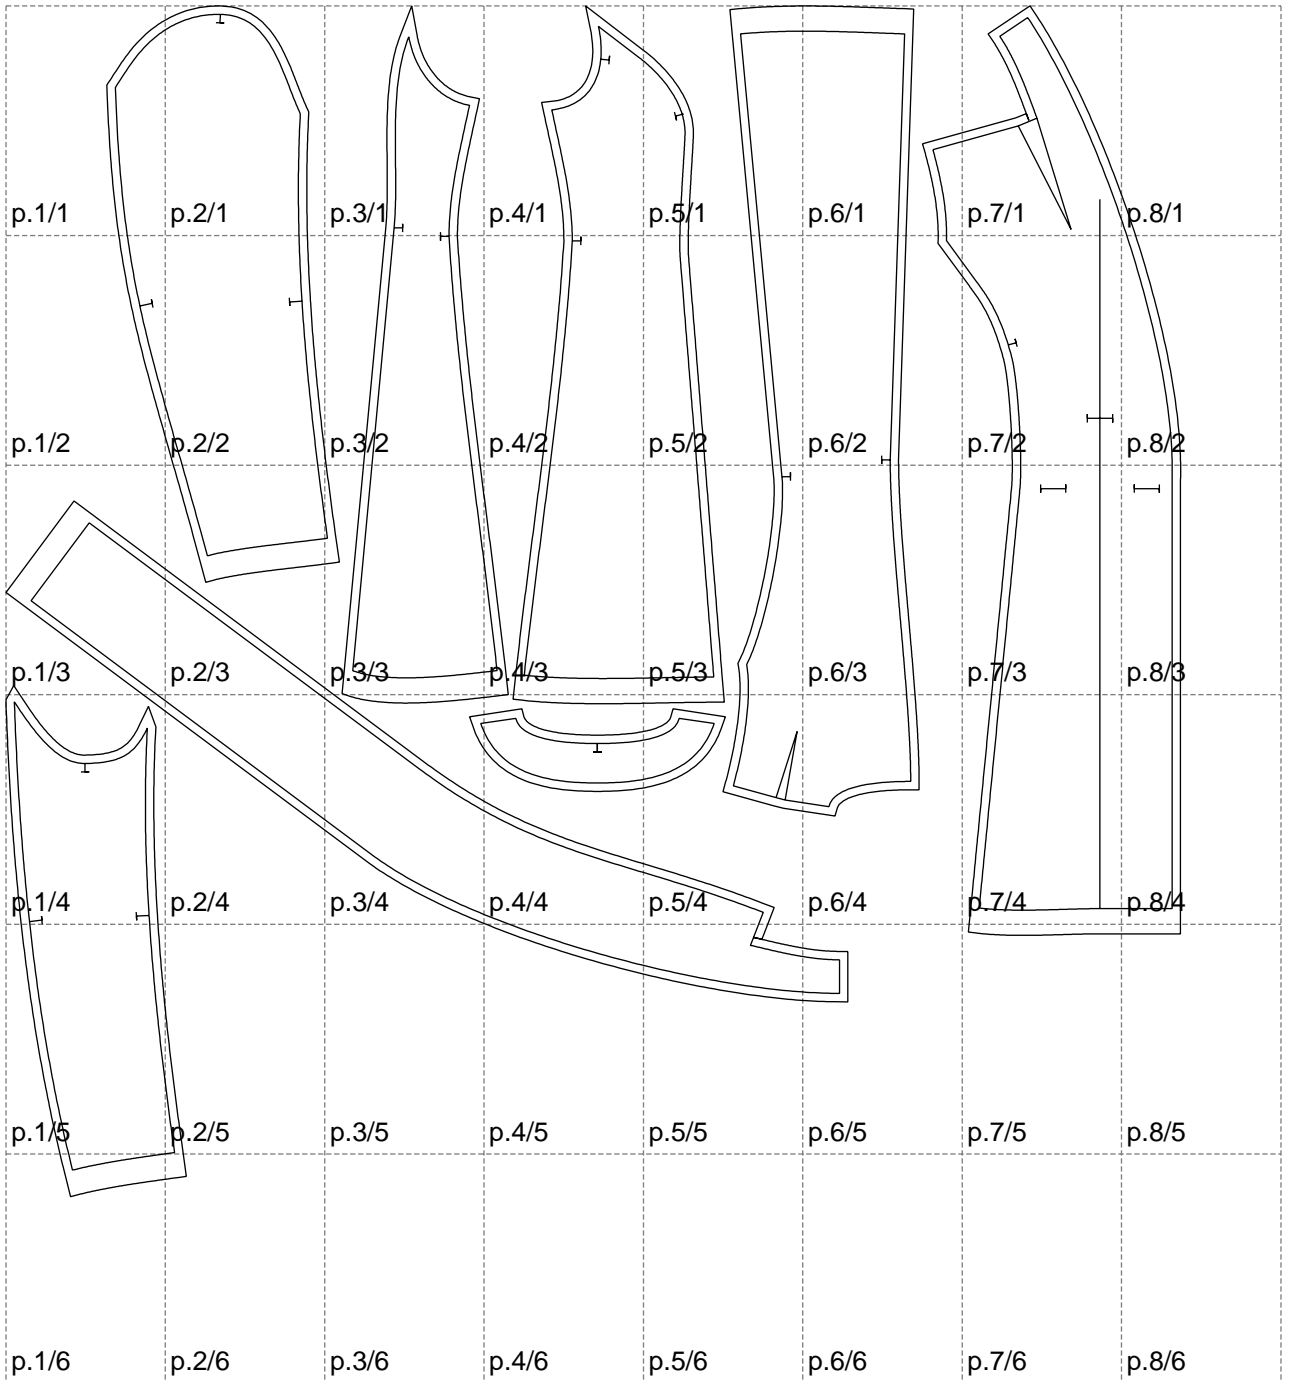

Not for print

Paper size: A4, size:1399.00 x1417.77 mm

# Example

size:1488.87 x2377.34 mm

Maneken =1 ver.0

rz\_1=170

rz\_16=88

rz\_17=75.6

rz\_18=67.6

rz\_19=96

rz\_20=94.6

---

. . . . .  
. . . . .  
. . . . .