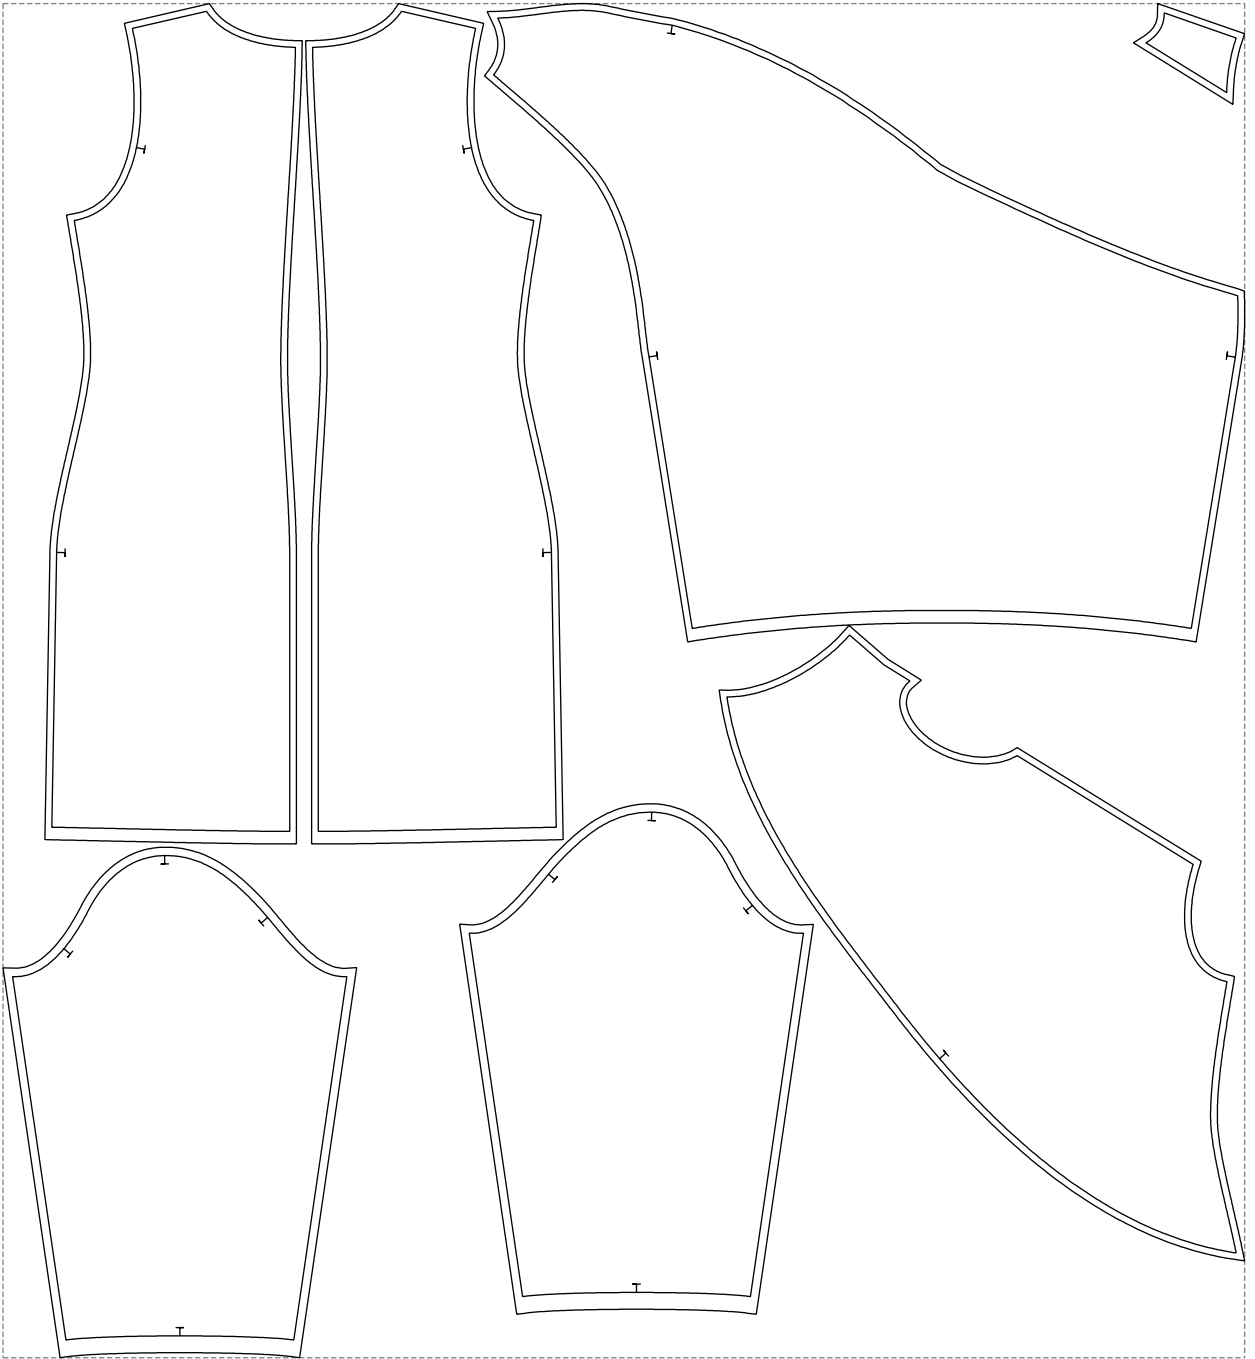

Not for print

Paper size: A4, size:1399.00 x1601.36 mm

# Example

size:1478.86 x1613.03 mm

Maneken =1 ver.0

rz\_1=170

rz\_16=112

rz\_17=96.2

rz\_18=94

rz\_19=120