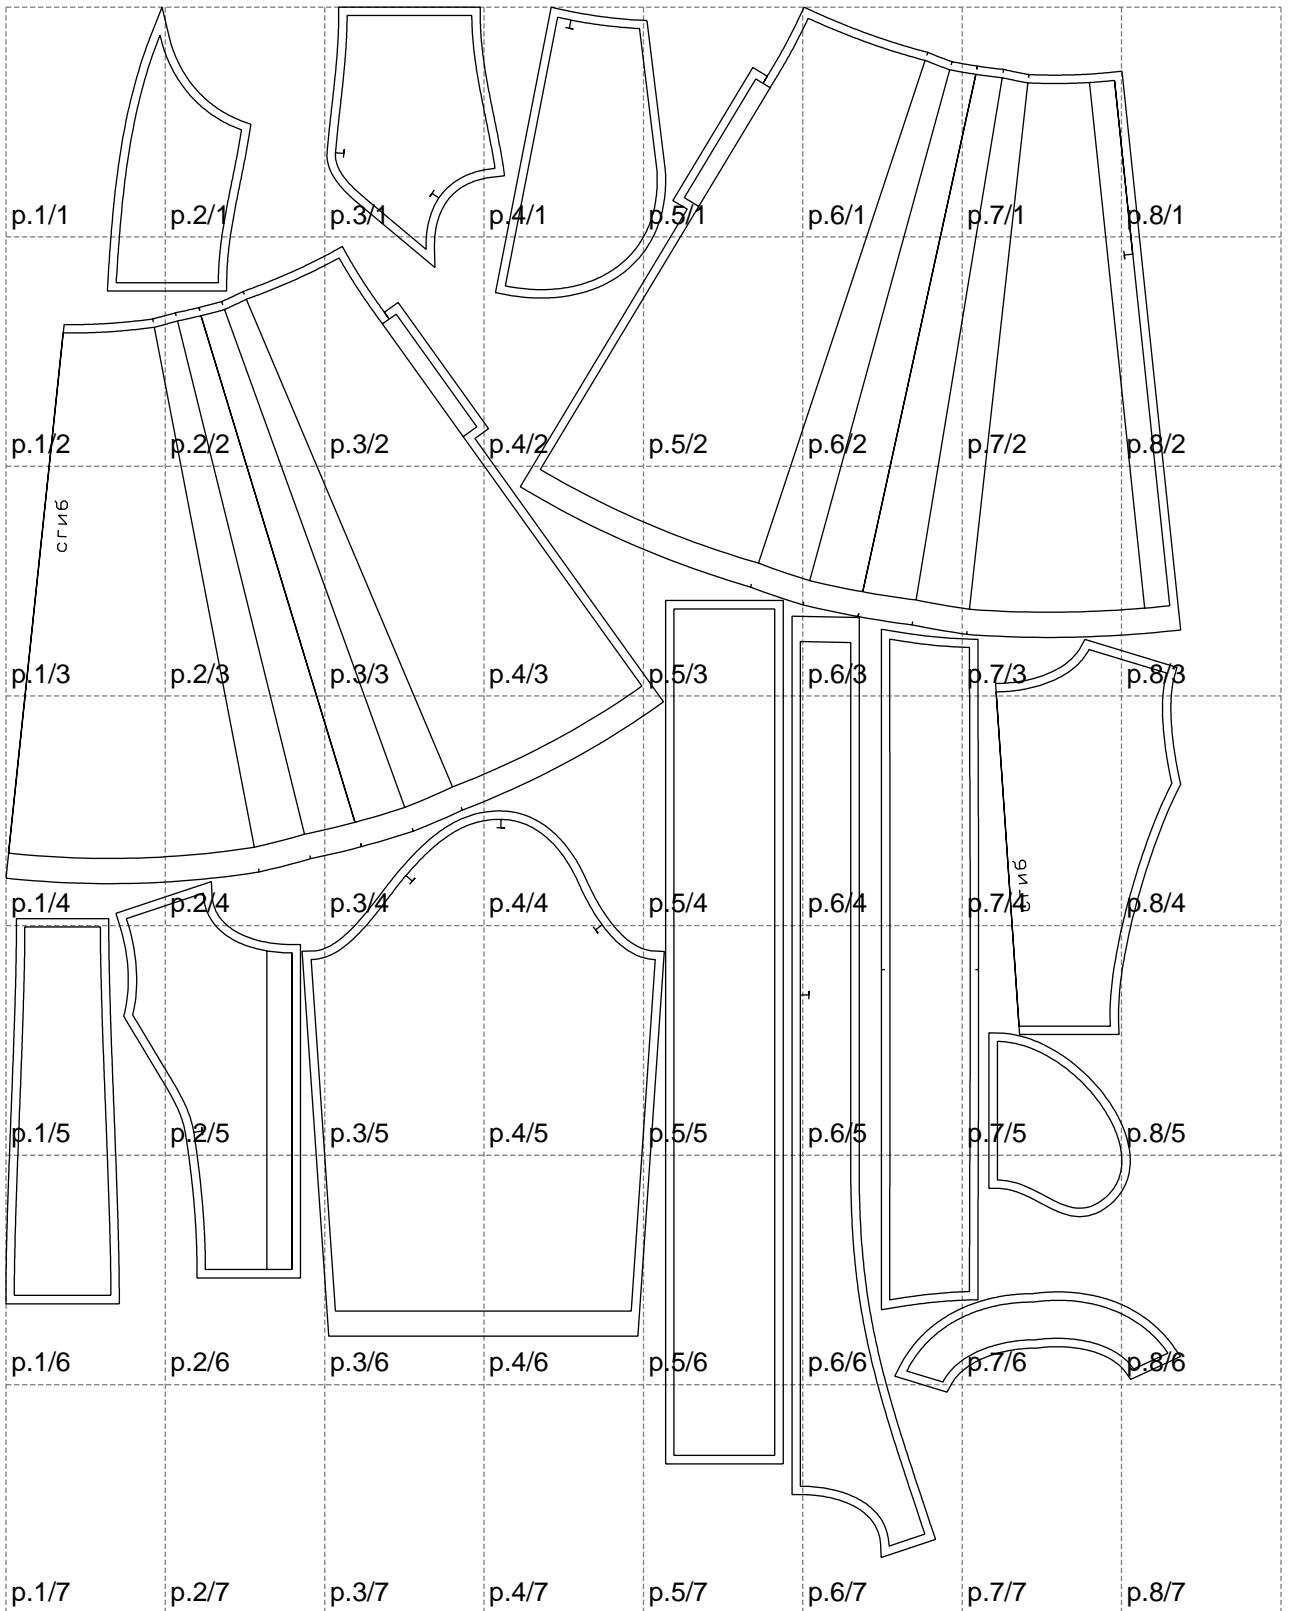

Not for print

Paper size: A4, size:1399.00 x1846.23 mm

# Example

size:1499.00 x2807.37 mm

Maneken =1 ver.0

rz\_1=170

rz\_16=104

rz\_17=88.9

rz\_18=84.4

rz\_19=112

rz\_20=109.3

---

. . . . .  
. . . . .  
. . . . .