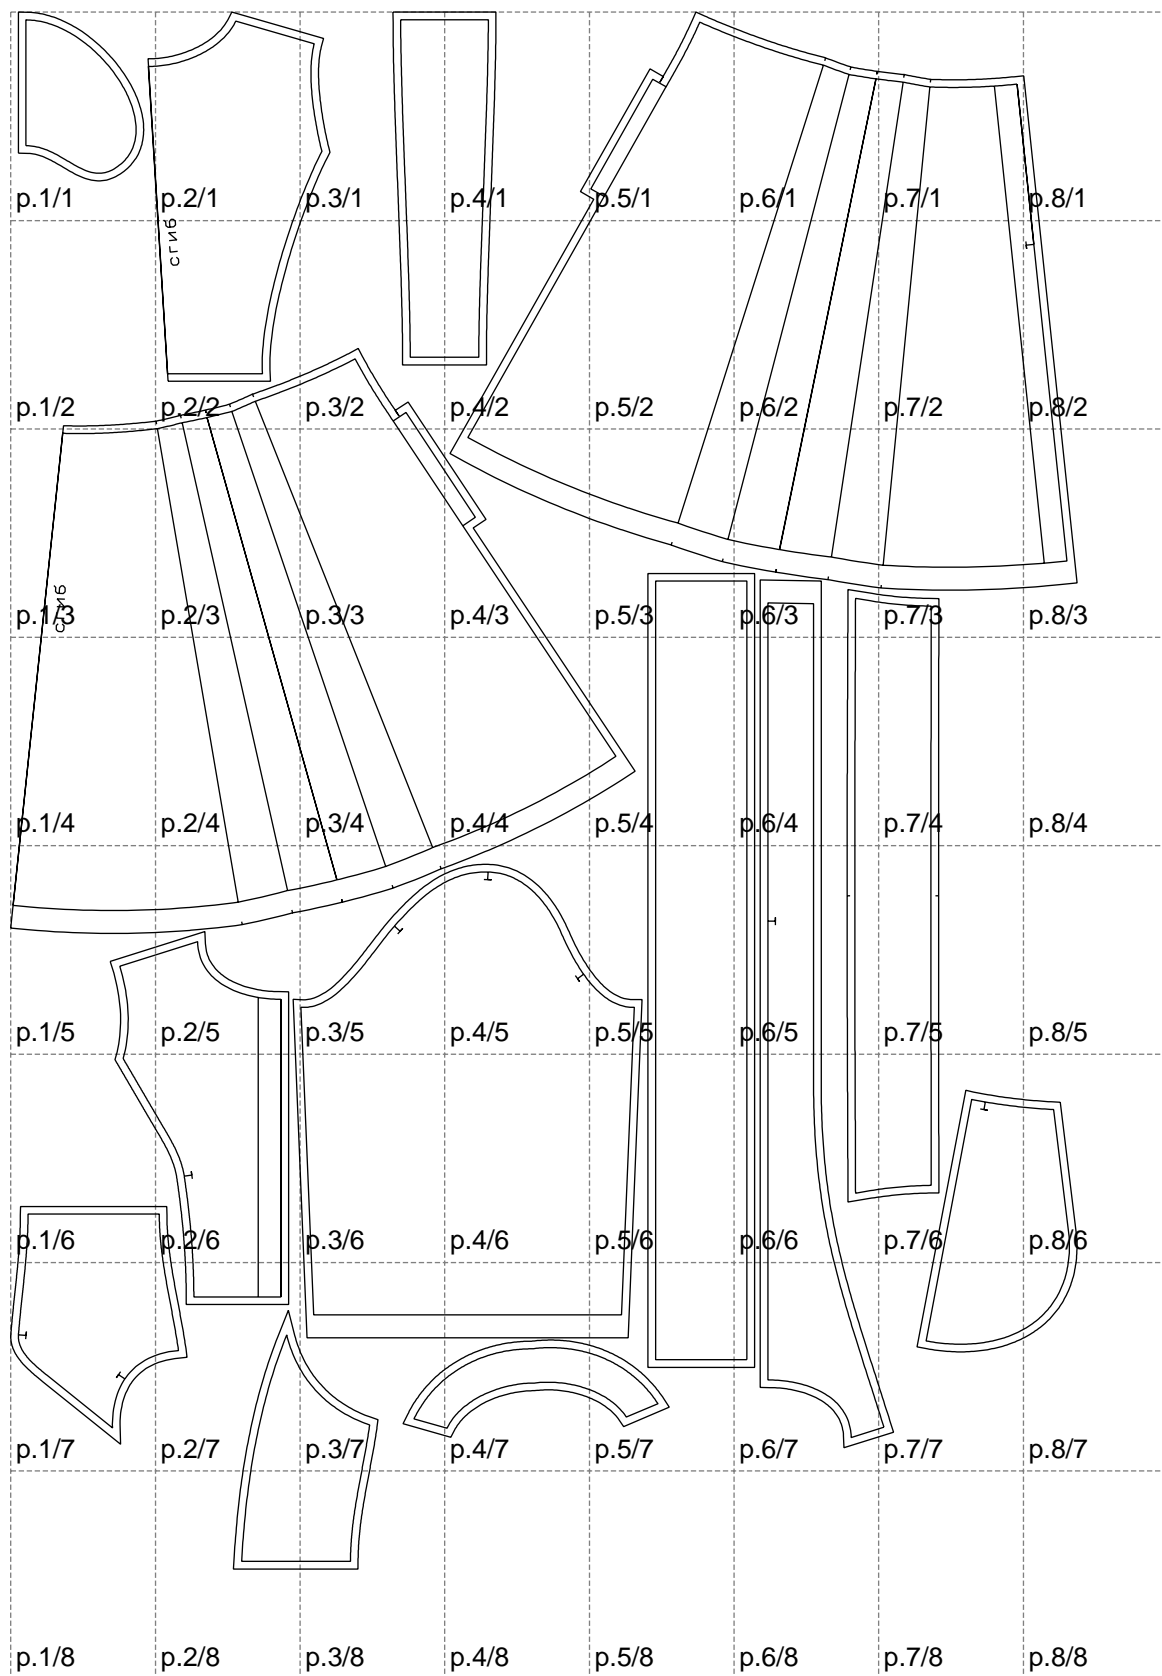

Not for print

Paper size: A4, size:1399.00 x2042.41 mm

# Example

size:1499.00 x3116.90 mm

Maneken =1 ver.0

rz\_1=170

rz\_16=116

rz\_17=100

rz\_18=98.8

rz\_19=124

rz\_20=121

---

. . . . .  
. . . . .  
. . . . .