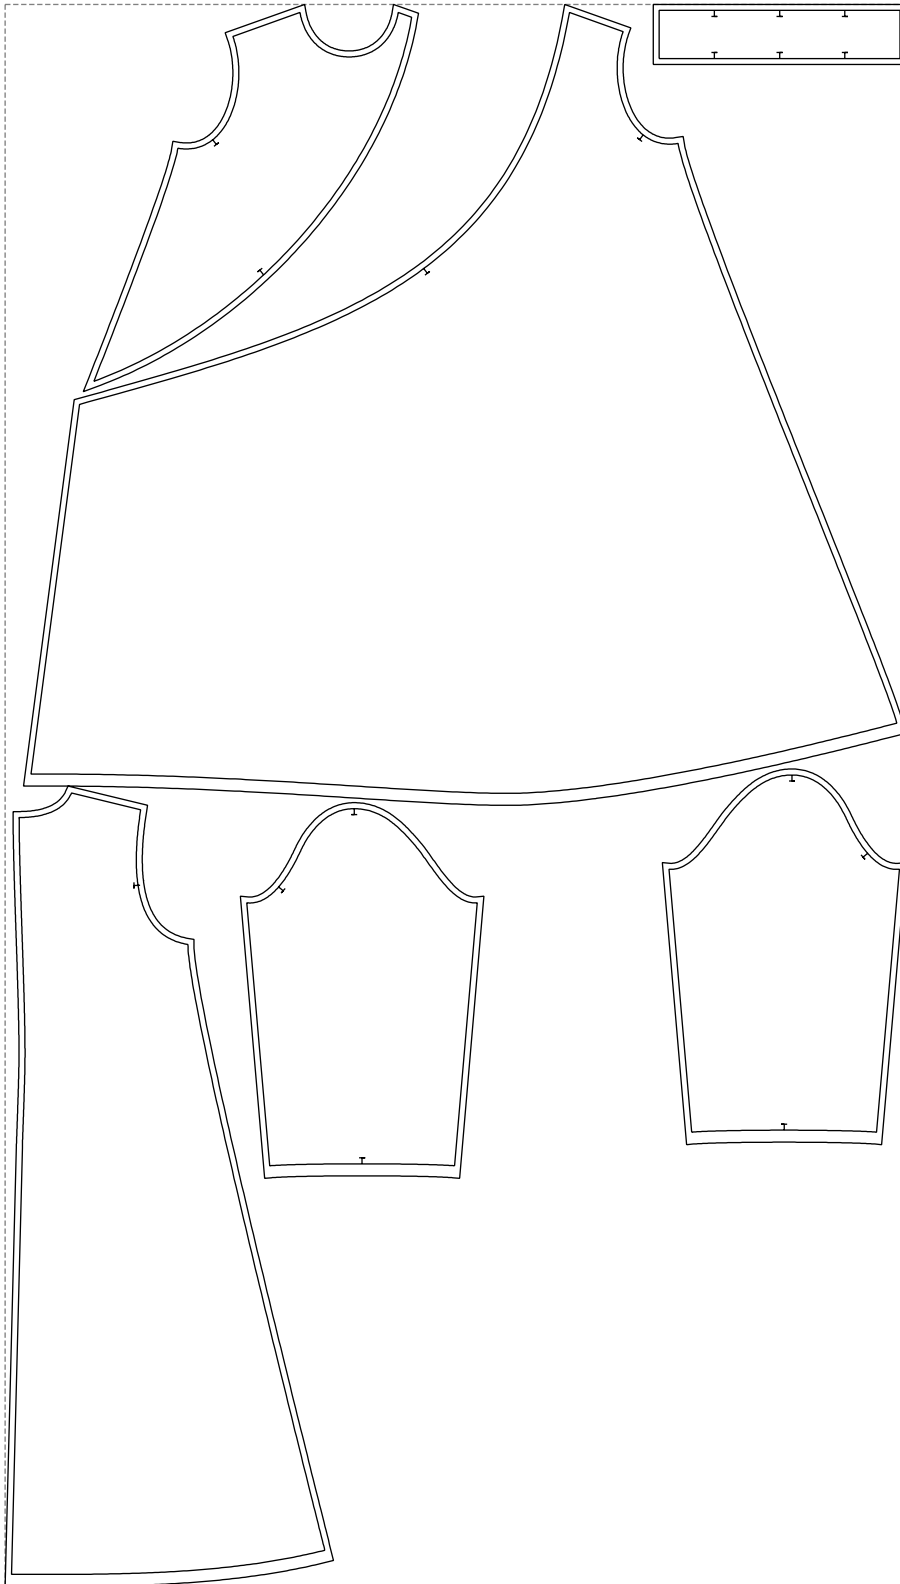

Not for print

Paper size: A4, size:1468.49 x2624.95 mm

# Example

size:1499.00 x2632.95 mm

Maneken =1 ver.0

rz\_1=170

rz\_16=104

rz\_17=88.9

rz\_18=84.4

rz\_19=112