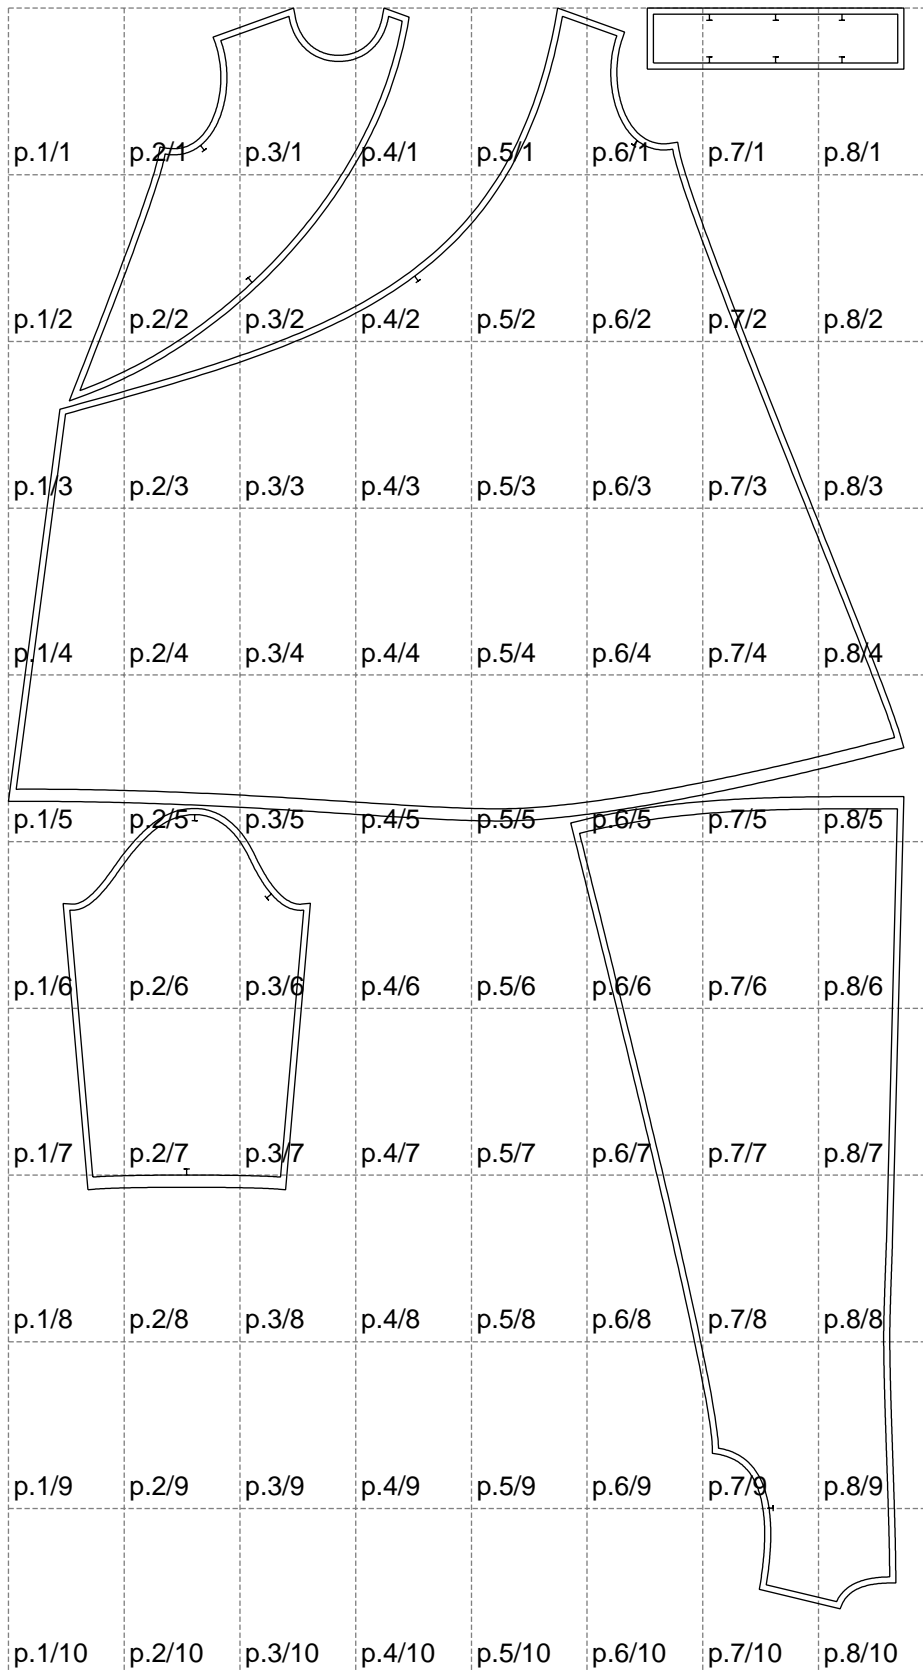

Not for print

Paper size: A4, size:1468.49 x2624.95 mm

# Example

size:1499.00 x2632.95 mm

Maneken =1 ver.0

rz\_1=170

rz\_16=104

rz\_17=88.9

rz\_18=84.4

rz\_19=112

rz\_20=109.3

---

. . . . .  
. . . . .  
. . . . .