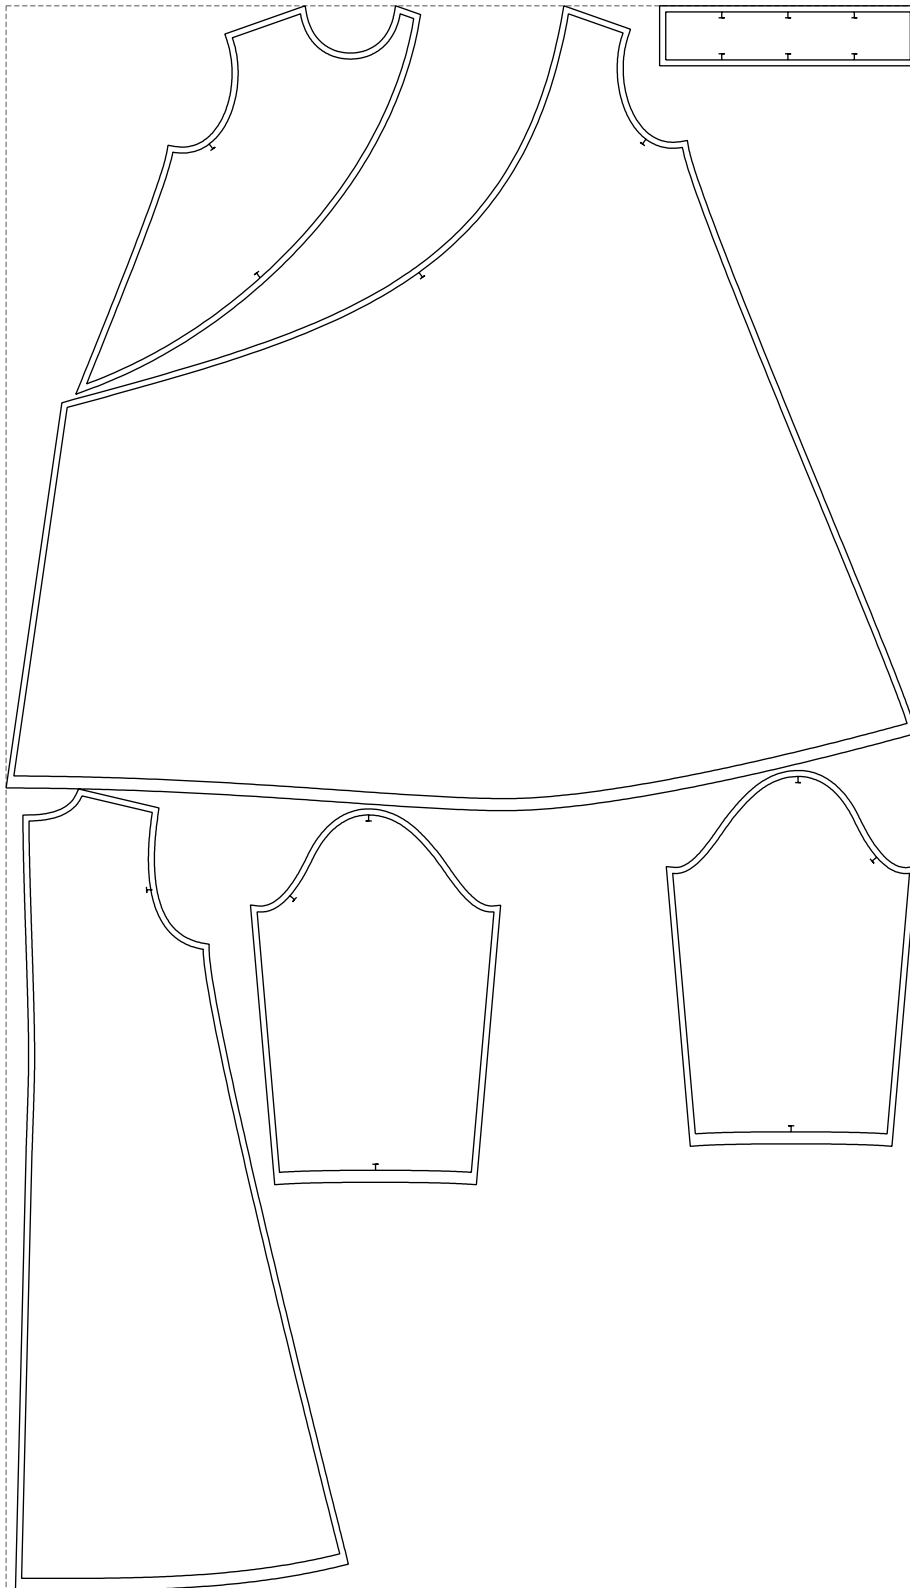

Not for print

Paper size: A4, size:1514.44 x2629.30 mm

# Example

size:1514.44 x2637.32 mm

Maneken =1 ver.0

rz\_1=170

rz\_16=108

rz\_17=92.5

rz\_18=89.2

rz\_19=116