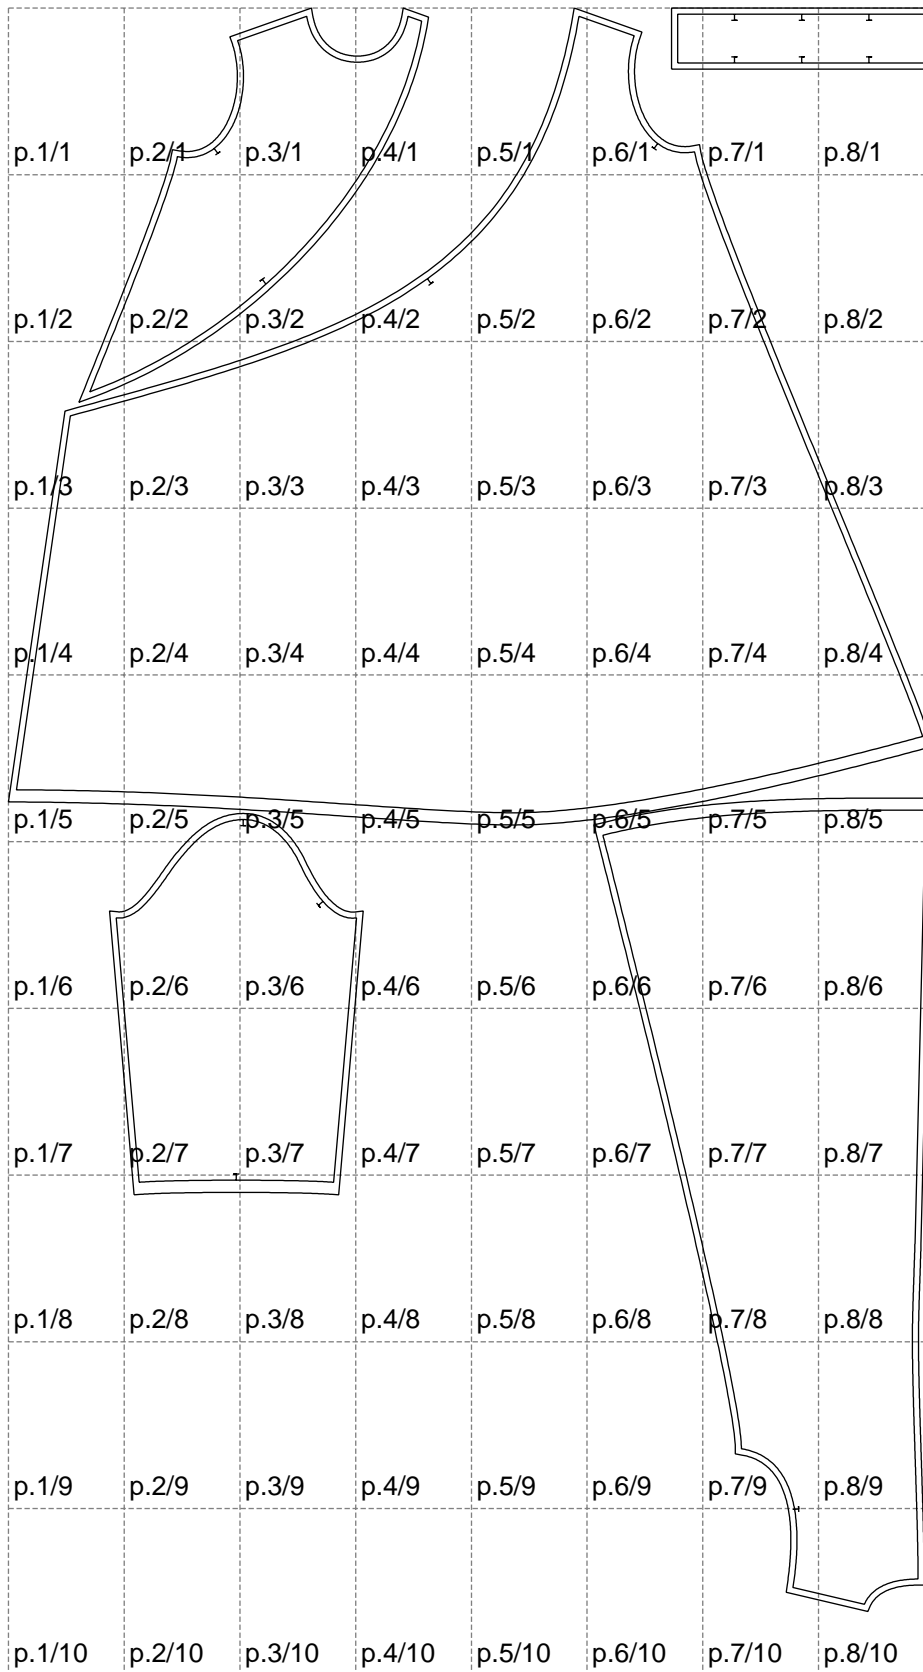

Not for print

Paper size: A4, size:1514.44 x2629.30 mm

# Example

size:1514.44 x2637.32 mm

Maneken =1 ver.0

rz\_1=170

rz\_16=108

rz\_17=92.5

rz\_18=89.2

rz\_19=116

rz\_20=113

---

. . . . .  
. . . . .  
. . . . .